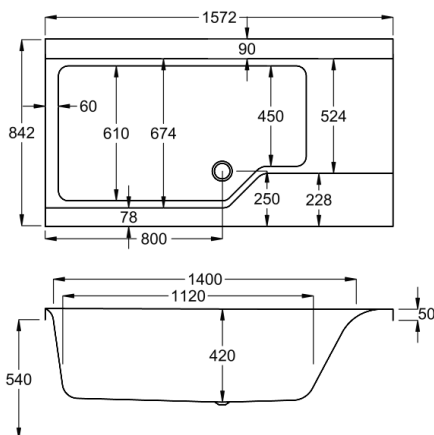

carronite™

1800 x 750-900mm RH H540mm D450mm

265
LITRES

Variant	Product Code	Price
Bathtub	Q4-02474	£1,945
Front Panel	Q4-02515	£449
End Panel	Q4-02383	£196
Shower Screen	Q4-02350	£371
C-Lenda Whirlpool System 1	Q4-02900	£1,592

1575

carronite™ Urban Swing

1575 x 850mm LH H540mm D420mm

225
LITRES

Variant	Product Code	Price
Bathtub	Q4-02432	£1,423
Front Panel	Q4-02440	£223
L-Shaped Panel	Q4-02441	£444
Shower Screen cw Hinged Return	Q4-02347	£399
C-Lenda Whirlpool System 1	Q4-02900	£1,592

carronite™

1575 x 850mm RH H540mm D420mm

225
LITRES

Variant	Product Code	Price
Bathtub	Q4-02434	£1,423
Front Panel	Q4-02440	£223
L-Shaped Panel	Q4-02441	£444
Shower Screen cw Hinged Return	Q4-02347	£399
C-Lenda Whirlpool System 1	Q4-02900	£1,592