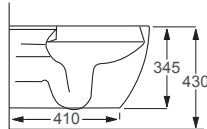

WALL HUNG TOILETS

RAK

Metropolitan

Q4-12090	Wall Hung Pan	£348
Q4-12130	Soft-Close Seat	£120

Technical Information

- Soft closing seat.
- Requires frame system.
- Quick release seat.

RAK

Sensation