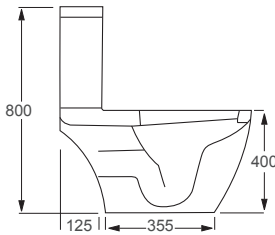

RAK

Metropolitan

Q4-12210	Std. WC Pan	£337
Q4-12211	Top Flush 3/6ltr Cistern	£202
Q4-12130	Soft-Close Seat	£120

Technical Information

- Soft closing seat.
- Quick release seat.
- Water inlet right or left.
- Short projection.
- 6/3 litre cistern