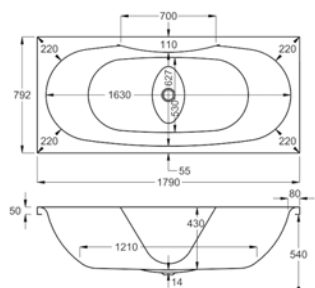

carronite™

1700 x 750mm H540mm D420mm

205 LITRES

Variant	Product Code	Price
Bathtub	Q4-02091	£907
Front Panel	Q4-02319	£234
End Panel	Q4-02275	£162
C-Lenda Whirlpool System 1	Q4-02900	£1,592

1800