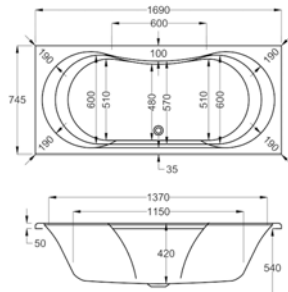

ARC DE & URBAN SE

carron

1700