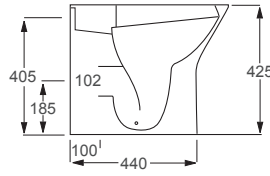

RAK

Resort High

Q4-12293	Back to Wall Rimless Pan	£359
Q4-12287	Slim Soft Close Seat	£120
Q4-12269	Soft Close Seat	£120
Q4-19133	6/3 Ltr Concealed Cistern	£96

Technical Information

- Soft closing seat.
- Rimless WC.
- Quick release seat.
- Tall WC.