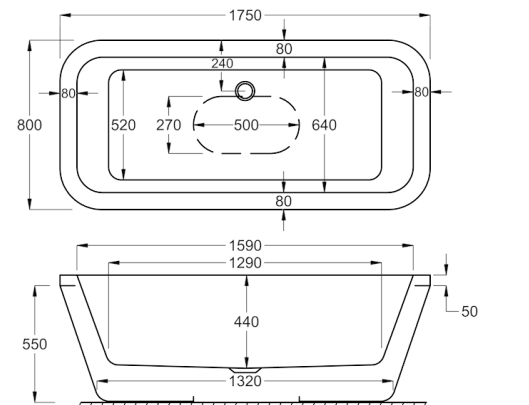

carronite™ Halcyon Square Freestanding
1750 x 800mm H550mm D440mm

286
LITRES

Variant	Product Code	Price
Bathtub	Q4-02105	£2,131

Comes with Waste

BATHS

320

Trade account holder? Check stock levels and order via our app or call 0845 500 4010