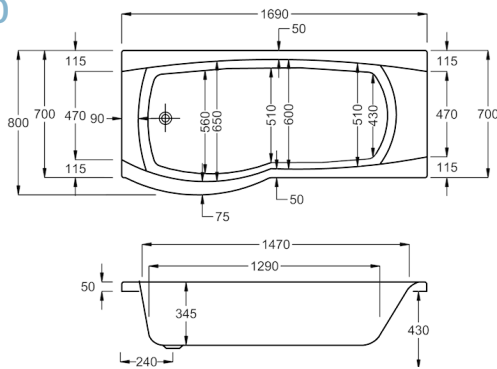

BATHS
305

1700

carron⁵

1700 x 700-800mm LH H430mm D345mm

190 LITRES

Variant	Product Code	Price
Bathtub	Q4-02025	£865
Front Panel	Q4-02250	£221
End Panel	Q4-02258	£122
Shower Screen	Q4-02343	£371

carronite™

1700 x 700-800mm LH H430mm D345mm

190 LITRES

Variant	Product Code	Price
Bathtub	Q4-02026	£1,361
Front Panel	Q4-02251	£449
End Panel	Q4-02259	£162
Shower Screen	Q4-02343	£371

1700