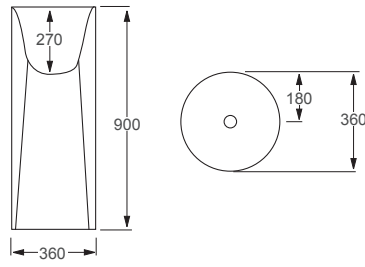

RAK

Petite Round

Q4-12345 Round Freestanding Basin **£769**

Technical Information

- 360 x 360 x 900
- 0 Tap hole.
- Freestanding Basin.