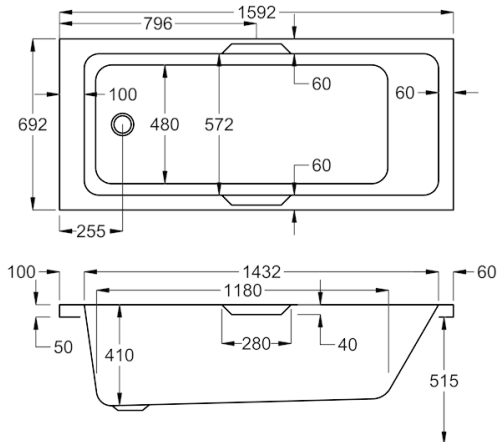

1600

carron5

1600 x 700mm H515mm D410mm

213
LITRES

Variant	Product Code	Price
Bathtub	Q4-02167	£484
Front Panel	Q4-02316	£154
End Panel	Q4-02285	£122

carronite™

1600 x 700mm H515mm D410mm

213
LITRES

Variant	Product Code	Price
Bathtub	Q4-02168	£775
Front Panel	Q4-02317	£223
End Panel	Q4-02271	£162
C-Lenda Whirlpool System 1	Q4-02900	£1,592

1650