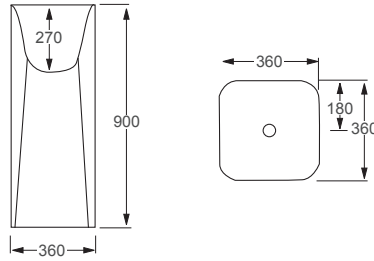

Trade account holder? Check stock levels and order via our app or call 0845 500 4010

RAK

Petite Round

Q4-12345 Round Freestanding Basin **£769**

Technical Information

- 360 x 360 x 900
- 0 Tap hole.
- Freestanding Basin.