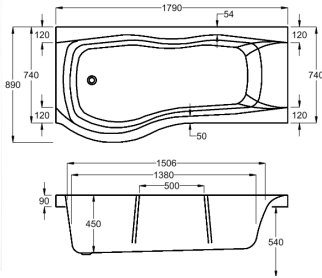

SIGMA & URBAN SWING SHOWER BATH

1800