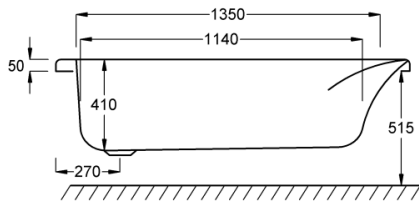

1600

carron5

1600 x 700mm H515mm D410mm

162
LITRES

Variant	Product Code	Price
Bathtub	Q4-02055	£502
Front Panel	Q4-02316	£154
End Panel	Q4-02285	£122

carronite™

1600 x 700mm H515mm D410mm

162
LITRES

Variant	Product Code	Price
Bathtub	Q4-02056	£827
Front Panel	Q4-02317	£223
End Panel	Q4-02271	£162
C-Lenda Whirlpool System 1	Q4-02900	£1,592

1650

carron5

1650 x 700mm H515mm D410mm

167
LITRES

Variant	Product Code	Price
Bathtub	Q4-02059	£502
Front Panel	Q4-02282	£154
End Panel	Q4-02285	£122

carronite™

1650 x 700mm H515mm D410mm

167
LITRES

Variant	Product Code	Price
Bathtub	Q4-02060	£827
Front Panel	Q4-02268	£223
End Panel	Q4-02271	£162
C-Lenda Whirlpool System 1	Q4-02900	£1,592

1675

carron5

1675 x 700mm H515mm D410mm

170
LITRES

Variant	Product Code	Price
Bathtub	Q4-02063	£502
Front Panel	Q4-02283	£154
End Panel	Q4-02285	£122

carronite™

1675 x 700mm H515mm D410mm

170
LITRES

Variant	Product Code	Price
Bathtub	Q4-02064	£827
Front Panel	Q4-02269	£223
End Panel	Q4-02271	£162
C-Lenda Whirlpool System 1	Q4-02900	£1,592

1700

carron5

1700 x 700mm H515mm D410mm

172
LITRES

Variant	Product Code	Price
Bathtub	Q4-02067	£502
Front Panel	Q4-02320	£154
End Panel	Q4-02285	£122

carronite™

1700 x 700mm H515mm D410mm

172
LITRES

Variant	Product Code	Price
Bathtub	Q4-02068	£827
Front Panel	Q4-02321	£223
End Panel	Q4-02271	£162
C-Lenda Whirlpool System 1	Q4-02900	£1,592