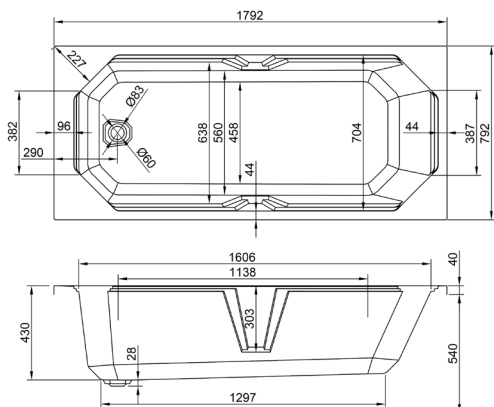

Comes with Waste & Grips

1800

carronite™

1800 x 800mm H540mm D430mm

268
LITRES

Variant	Product Code	Price
Bathtub	Q4-02580	£1,704
Front Panel	Q4-02544	£275
L-Shaped Panel	Q4-02546	£432

Comes with Waste & Grips