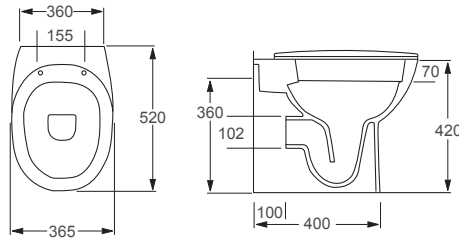

RAK

Morning

Q4-12276	Back to Wall Pan	£209
Q4-12278	Soft Close Seat	£109
Q4-19133	6/3 Concealed Cistern	£96

Technical Information

- Soft closing seat.
- Quick release seat.
- Rimless WC.