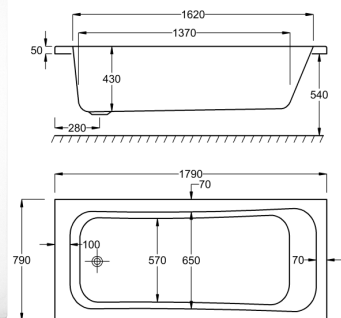

1700 x 700mm H515mm D370mm

155
LITRES

Variant	Product Code	Price
Bathtub	Q4-02044	£620
Front Panel	Q4-02321	£223
End Panel	Q4-02271	£162
CARRONITE L Shape Panel	Q4-02299	£439

1800

carronite⁵

1800 x 800mm H540mm D430mm