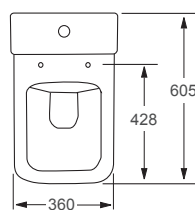

Outline

Q4-06405	Tall Open Back WC Pan	£258
Q4-06403	Top Flush Cistern	£94
Q4-06401	Soft Close Seat	£70
Q4-06419	Slim Soft Close Seat	£75

Technical Information

- Soft closing seat.
- Quick release seat.
- Water inlet right or left.