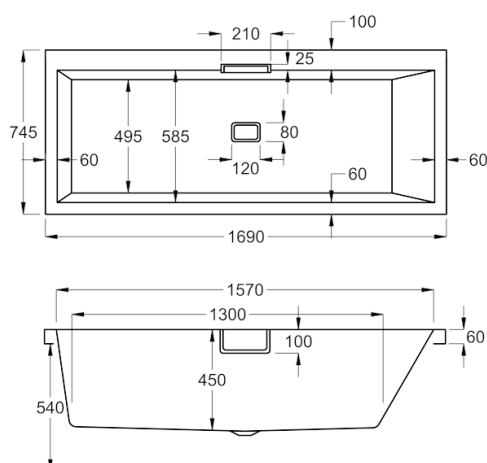

1700

carronite™

1700 x 700mm LH H540mm D430mm

265
LITRES

Variant	Product Code	Price
Bathtub	Q4-02406	£1,121
Front Panel	Q4-02319	£234
End Panel	Q4-02272	£162
L-Shaped Panel	Q4-02569	£439
C-Lenda Whirlpool System 1	Q4-02900	£1,592

1700

carronite™

1700 x 700mm RH H540mm D430mm

265
LITRES

Variant	Product Code	Price
Bathtub	Q4-02407	£1,121
Front Panel	Q4-02319	£234
End Panel	Q4-02272	£162
L-Shaped Panel	Q4-02569	£439
C-Lenda Whirlpool System 1	Q4-02900	£1,592

1700

carronite™

1700 x 750mm LH H540mm D450mm

275
LITRES

Variant	Product Code	Price
Bathtub	Q4-02408	£1,324
Front Panel	Q4-02319	£234
End Panel	Q4-02275	£162
L-Shaped Panel	Q4-02300	£439
C-Lenda Whirlpool System 1	Q4-02900	£1,592

1700

carronite™

1700 x 750mm RH H540mm D450mm

275
LITRES

Variant	Product Code	Price
Bathtub	Q4-02409	£1,324
Front Panel	Q4-02319	£234
End Panel	Q4-02275	£162
L-Shaped Panel	Q4-02300	£439
C-Lenda Whirlpool System 1	Q4-02900	£1,592