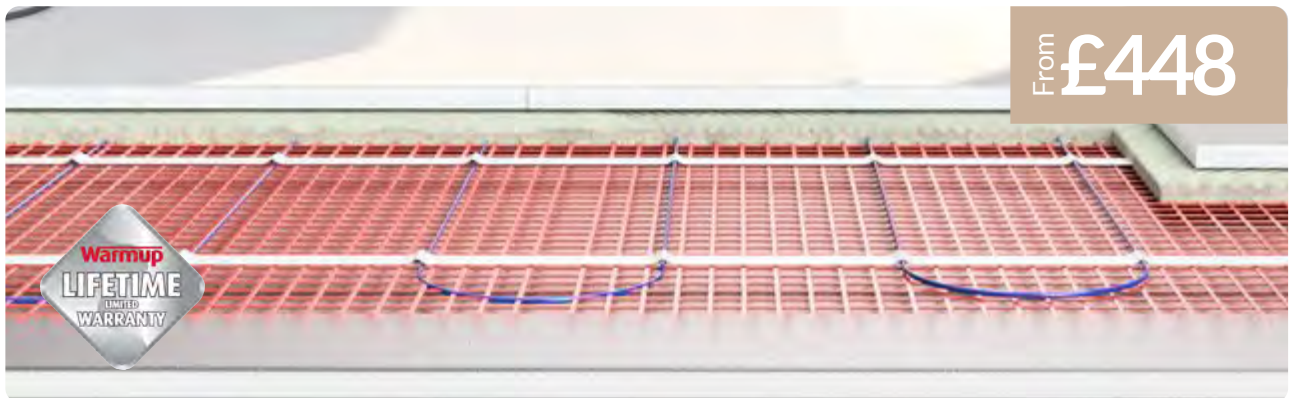

UNDER FLOOR HEATING

Warmup

NEW

Element Wifi Thermostat

The Element WiFi Thermostat utilises SmartGeo technology to learn the end-user's routines; offering radiant warmth at the right temperature, at the right time, automatically. With energy-monitoring functionality and the ability to be controlled remotely, using the Element with Warmup's 'MyHeating' and 'AutoSwitch' smartphone apps can reduce energy usage by 25% and help save over £400 on the user's energy bills.

Q4-20075	Light Element Wifi Thermostat	£292
Q4-20076	Dark Element Wifi Thermostat	£292

Tempo Thermostat

With the Tempo you can simply program your settings to suit your requirements and it will help avoid wasting energy and achieve savings on your utility bills.

Its proportional adaptive functions ensure the room does not over heat, reducing waste energy whilst also protecting the elements inside. The early start algorithm learns how long it takes to warm the room and activates the heatings so it's up to temperature at the right time.

Q4-20072	Tempo Thermostat - Onyx Black	£226
Q4-20071	Tempo Thermostat - Porcelain White	£226

6iE Wifi Thermostat

Premium ultra-thin design, with the world's first smartphone touchscreen providing effortless control. 16 mm from the wall.

Personalise the 6iE with photo backgrounds. Easy to setup, simply scan the QR code which will appear on the 6iE using the MyHeating app and it will automatically connect to your WiFi network.

Automatic control of your heating. SmartGeo learns your routines and location through background communication with your smartphone and lowers temperatures when you are away, only rising them up to your ideal comfort temperature in time for your arrival home saving you money and energy.

Reduce energy use by up to 25% with energy efficient MyHeating app technology.

Weather based Early Start. Turns the heating on at just the right time to be warm when you scheduled - no overheating or wasted energy. Takes into account the weather forecast for warmth just when you wanted, even on cold days and no wasted energy overheating on warm days. 12 Year warranty when installed with a Warmup heater.

Q4-20073	Touch Screen Thermostat - Onyx Black	£461
Q4-20074	Touch Screen Thermostat - Porcelain White	£461

Warmup Insulation Boards

Q4-20026	1250 x 600 x 10mm Board	£56
Q4-20027	1250 x 600 x 20mm Board	£64
Q4-20029	Joining Tape	£11

Warmup Loose Wire Heaters

Ultra thin dual-core heating elements won't raise floor levels.

Thinnest wire you can buy: 1mm multi-strand core & double-insulated.

Quick installation: single connection lead for fewer steps.

Average output rating: 150w/ m².

BEAB approved heating element meets the highest safety standards.

Operating voltage 230V: 50Hz.

Flexible and ideal for quick and easy installation in irregular shaped areas.

Loose Wire Systems