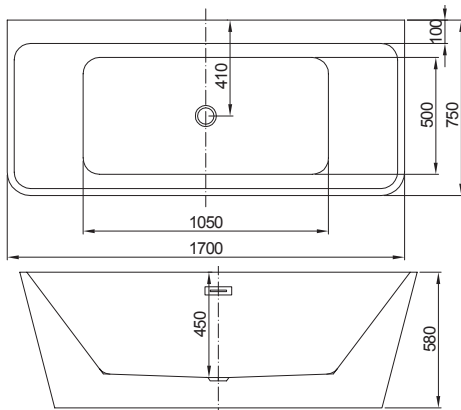

1700 x 800mm H580mm D430mm

245
LITRES

Variant	Product Code	Price
Bathtub	Q4-06504	£1,470
Gloss White Waste Kit	Q4-06518	£70
Matt Black Waste Kit	Q4-06517	£70

Comes with Chrome Waste

Key features

- 10 Year warranty.
- Leading European Manufacture.
- Premium strength.
- Heat retaining quality acrylic.
- Industry leading design.

Trade account holder? Check stock levels and order via our app or call 0845 500 4010