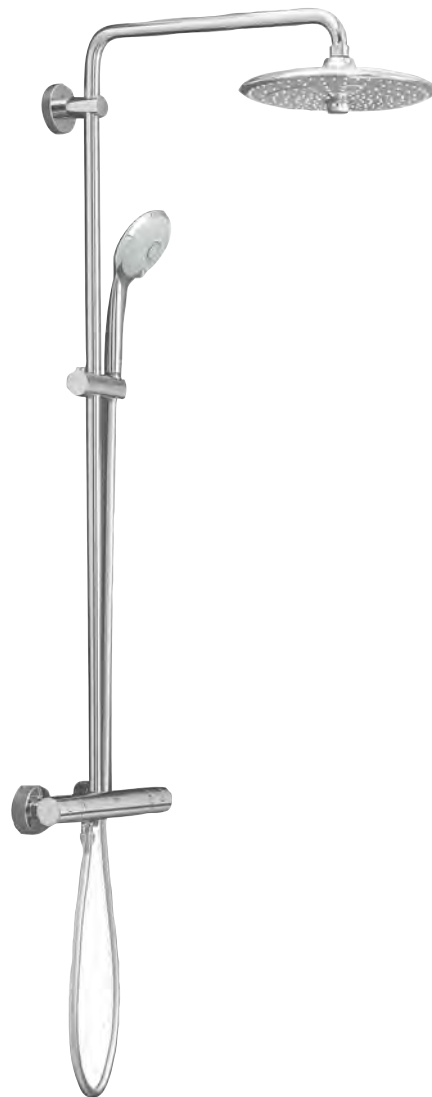

SHOWERING GROHE

From **£361**

G800 Grohmaster EV
Q4-05313 Exposed Shower Valve & Kit **£361**
High pressure 1.0 BAR

G1000C Grohmaster Cosmos
Q4-05201 Exposed Shower Valve & Kit **£503**
Low pressure 0.1 BAR

Euphoria Shower System
Q4-05203 Euphoria Shower System **£1,068**
High pressure 1.0 BAR
SmartRain
Grohe Safe Stop Plus, optional temperature limiter at 43°C
Dream Spray, perfect spray pattern
Speed Clean, anti-limescale system

SHOWERING
392

Trade account holder? Check stock levels and order via our app or call 0845 500 4010