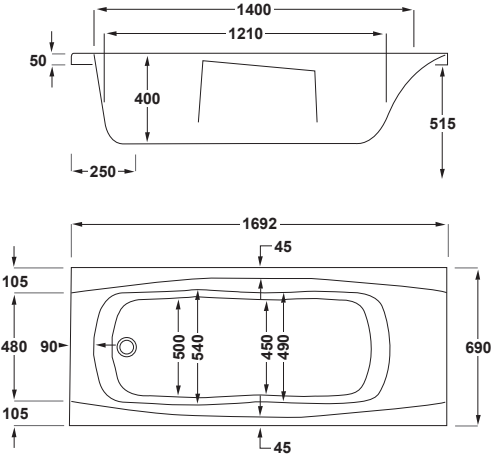

1700

carron⁵

1700 x 700mm H515mm D400mm

180
LITRES

Variant	Product Code	Price
Bathtub	Q4-02114	£408
Front Panel	Q4-02320	£154
End Panel	Q4-02285	£122

carronite™

1700 x 700mm H515mm D400mm

180
LITRES