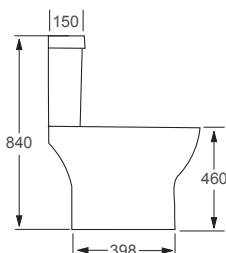

Outline

Q4-06405	Tall Open Back WC Pan	£258
Q4-06403	Top Flush Cistern	£94
Q4-06401	Soft Close Seat	£70
Q4-06419	Slim Soft Close Seat	£75

Technical Information

- Soft closing seat.
- Quick release seat.
- Water inlet right or left.