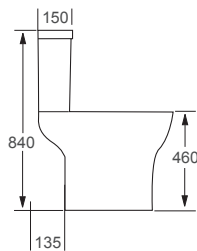

CLOSED COUPLED TOILETS

Extra High

From **£754**

TOILETS
220

Resort toilet shown.

NEW

Icon

Q4-06412	Tall Open Back WC Pan	£249
Q4-06409	Top Flush Cistern	£99
Q4-06407	Soft Close Seat	£70
Q4-06410	Slim Soft Close Seat	£80