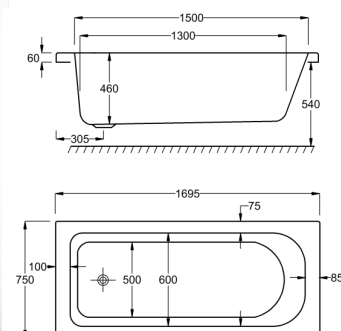

carronite⁵

1800 x 800mm H540mm D430mm

245
LITRES

Variant	Product Code	Price
Bathtub	Q4-02465	£798
Front Panel	Q4-02322	£184
End Panel	Q4-02291	£122

carronite™

1800 x 800mm H540mm D430mm

245
LITRES

Variant	Product Code	Price
Bathtub	Q4-02466	£1,104
Front Panel	Q4-02323	£244
End Panel	Q4-02277	£162
C-Lenda Whirlpool System 1	Q4-02900	£1,592

1700

carronite⁵

1700 x 750mm H540mm D460mm

210
LITRES

Variant	Product Code	Price
Bathtub	Q4-02045	£707
Front Panel	Q4-02318	£173
End Panel	Q4-02289	£122

carronite™

1700 x 750mm H540mm D460mm

210
LITRES

Variant	Product Code	Price
Bathtub	Q4-02046	£950
Front Panel	Q4-02319	£234
End Panel	Q4-02275	£162
C-Lenda Whirlpool System 1	Q4-02900	£1,592

We recommend

The Zaneti Aspect, Wall Hung Basin Unit see from **page 58**.

See our full range of **Zaneti** from **page 06**.