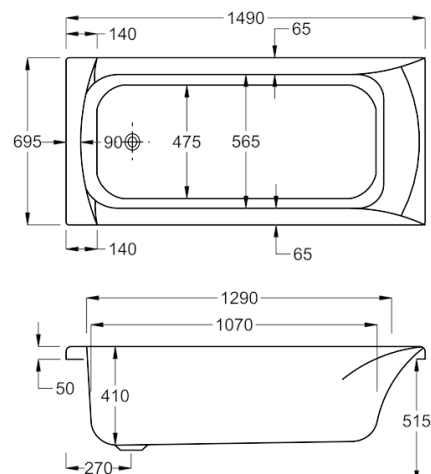

1500

carron⁵

1500 x 700mm H515mm D410mm

152
LITRES

Variant	Product Code	Price
Bathtub	Q4-02051	£502
Front Panel	Q4-02315	£154
End Panel	Q4-02285	£122

carronite™

1500 x 700mm H515mm D410mm

152
LITRES

Variant	Product Code	Price
Bathtub	Q4-02052	£827
Front Panel	Q4-02314	£223
End Panel	Q4-02271	£162
C-Lenda Whirlpool System 1	Q4-02900	£1,592