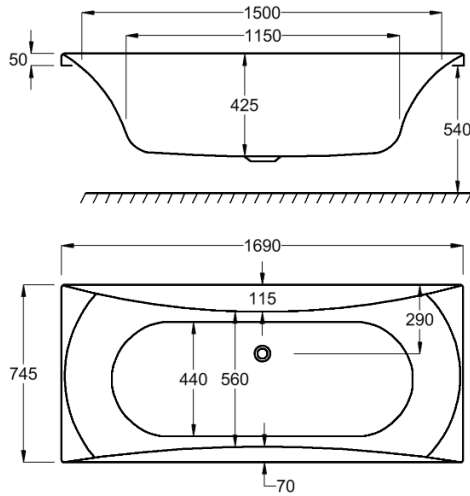

1700

carron5

1700 x 750mm H540mm D425mm

175 LITRES

Variant	Product Code	Price
Bathtub	Q4-02007	£605
Front Panel	Q4-02318	£173
End Panel	Q4-02289	£122

carronite™

1700 x 750mm H540mm D425mm

175 LITRES