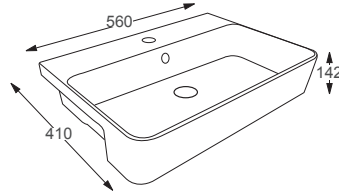

RAK

Sensation

Q4-12303 Wall Hung Bidet

£418

Technical Information 

- One tap hole.
- Integrated overflow.
- Wall mounted.

SEMI - RECESSED

NEW