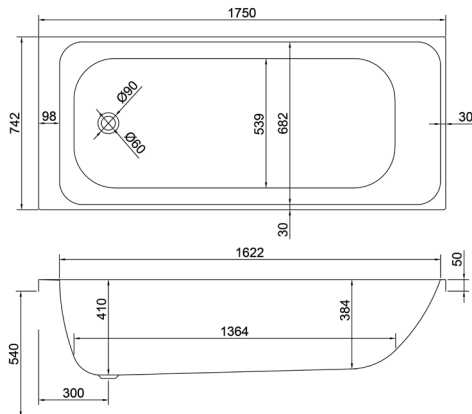

1750

carron5

1750 x 750mm H540mm D410mm

264 LITRES

Variant	Product Code	Price
Bathtub	Q4-02591	£617
Front Panel	Q4-02601	£173
End Panel	Q4-02289	£122
CARRONITE L Shape Panel	Q4-02502	£439

carronite™

1750 x 750mm H540mm D410mm