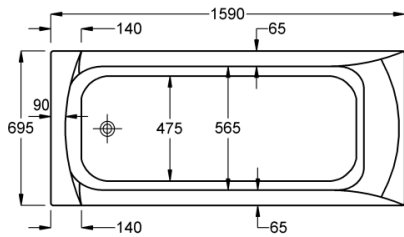

1600

carron5

1600 x 700mm H515mm D410mm

162
LITRES

Variant	Product Code	Price
Bathtub	Q4-02055	£502
Front Panel	Q4-02316	£154
End Panel	Q4-02285	£122

carronite™

1600 x 700mm H515mm D410mm

162
LITRES

Variant	Product Code	Price
Bathtub	Q4-02056	£827
Front Panel	Q4-02317	£223
End Panel	Q4-02271	£162
C-Lenda Whirlpool System 1	Q4-02900	£1,592

1650

carron5

1650 x 700mm H515mm D410mm

167
LITRES

Variant	Product Code	Price
Bathtub	Q4-02059	£502
Front Panel	Q4-02282	£154
End Panel	Q4-02285	£122

carronite™

1650 x 700mm H515mm D410mm

167
LITRES

Variant	Product Code	Price
Bathtub	Q4-02060	£827
Front Panel	Q4-02268	£223
End Panel	Q4-02271	£162
C-Lenda Whirlpool System 1	Q4-02900	£1,592

1675

carron5

1675 x 700mm H515mm D410mm

170
LITRES

Variant	Product Code	Price
Bathtub	Q4-02063	£502
Front Panel	Q4-02283	£154
End Panel	Q4-02285	£122

carronite™

1675 x 700mm H515mm D410mm

170
LITRES

Variant	Product Code	Price
Bathtub	Q4-02064	£827
Front Panel	Q4-02269	£223
End Panel	Q4-02271	£162
C-Lenda Whirlpool System 1	Q4-02900	£1,592

1700

carron5

1700 x 700mm H515mm D410mm

172
LITRES

Variant	Product Code	Price
Bathtub	Q4-02067	£502
Front Panel	Q4-02320	£154
End Panel	Q4-02285	£122

carronite™

1700 x 700mm H515mm D410mm

172
LITRES

Variant	Product Code	Price
Bathtub	Q4-02068	£827
Front Panel	Q4-02321	£223
End Panel	Q4-02271	£162
C-Lenda Whirlpool System 1	Q4-02900	£1,592