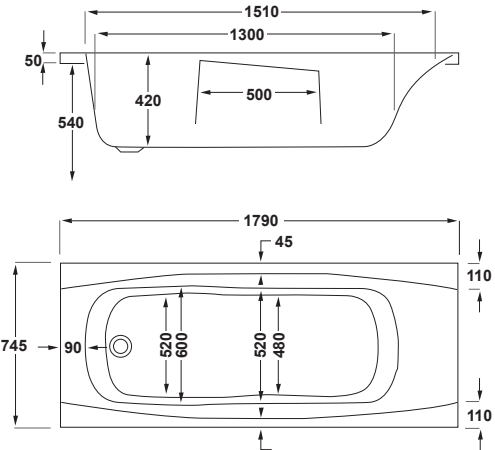

carron⁵

1800 x 750mm H540mm D420mm

210
LITRES

Variant	Product Code	Price
Bathtub	Q4-02116	£838
Front Panel	Q4-02322	£184
End Panel	Q4-02289	£122

carronite™

1800 x 750mm H540mm D420mm

210
LITRES

Variant	Product Code	Price
Bathtub	Q4-02117	£1,206
Front Panel	Q4-02323	£244
End Panel	Q4-02275	£162
C-Lenda Whirlpool System 1	Q4-02900	£1,592