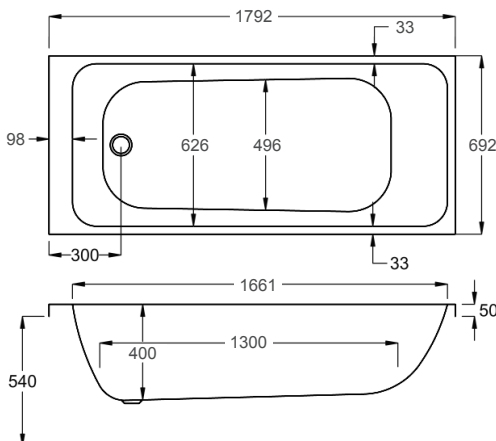

carron5

1800 x 700mm H540mm D400mm

255 LITRES

Variant	Product Code	Price
Bathtub	Q4-02571	£629
Front Panel	Q4-02322	£184
End Panel	Q4-02286	£122
CARRONITE L Shape Panel	Q4-02311	£439

carronite™

1800 x 700mm H540mm D400mm

255 LITRES

Variant	Product Code	Price
Bathtub	Q4-02572	£1,010
Front Panel	Q4-02323	£244
End Panel	Q4-02272	£162
CARRONITE L Shape Panel	Q4-02311	£439