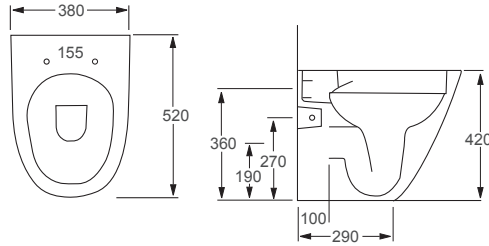

- Soft closing seat.
- Quick release seat.

RAK

Moon

Q4-12228	Back to Wall Pan	£363
Q4-12236	Soft Close Seat	£164
Q4-19133	6/3 Ltr Concealed Cistern	£96

Technical Information

- Soft closing seat.
- Quick release seat.