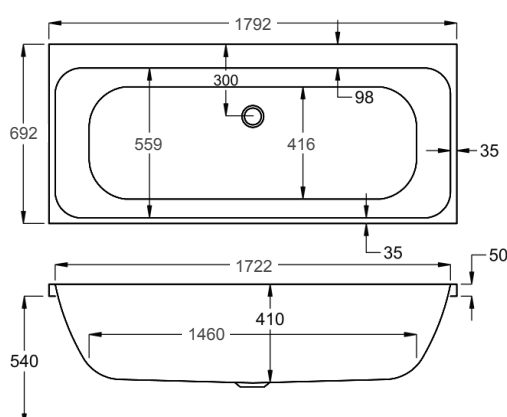

carron5

1800 x 700mm H540mm D410mm

231 LITRES

Variant	Product Code	Price
Bathtub	Q4-02573	£629
Front Panel	Q4-02322	£184
End Panel	Q4-02286	£122
CARRONITE L Shape Panel	Q4-02311	£439

carronite™

1800 x 700mm H540mm D410mm

231 LITRES

Variant	Product Code	Price
Bathtub	Q4-02574	£1,010
Front Panel	Q4-02323	£244
End Panel	Q4-02272	£162
CARRONITE L Shape Panel	Q4-02311	£439