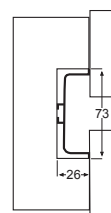

Everything's triple-checked - We're reliably accurate