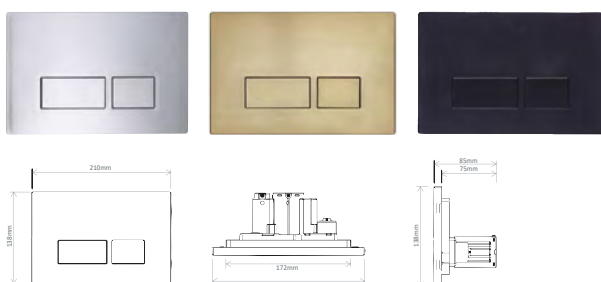

See our full range of **Zaneti** from **page 06**.

FLUSH PLATES

From **£75**

TOILETS
244

Square Flush Plate

Trend Panels are suitable for all Maison Banos WC frames and 820, 1000 and 1170 cistern

Q4-16263	Chrome	£79
Q4-16265	Brushed Brass	£155
Q4-16264	Matt Black	£75