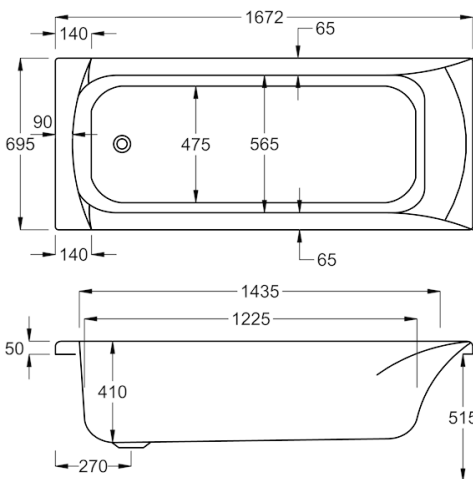

1675

carron5

1675 x 700mm H515mm D410mm

170
LITRES

Variant	Product Code	Price
Bathtub	Q4-02063	£502
Front Panel	Q4-02283	£154
End Panel	Q4-02285	£122

carronite™

1675 x 700mm H515mm D410mm

170
LITRES