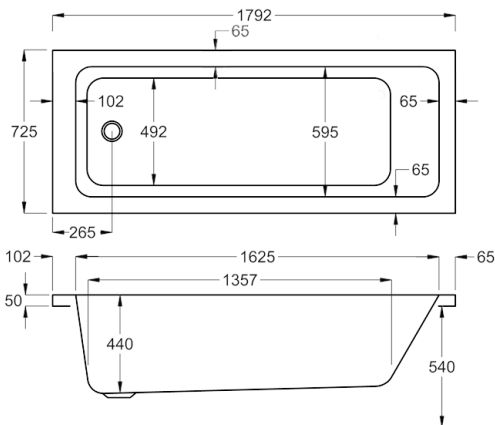

carron5

1800 x 725mm H540mm D440mm

266
LITRES

Variant	Product Code	Price
Bathtub	Q4-02153	£560
Front Panel	Q4-02322	£184
End Panel	Q4-02287	£122

carronite™

1800 x 725mm H540mm D440mm

266
LITRES

Variant	Product Code	Price
Bathtub	Q4-02154	£850
Front Panel	Q4-02323	£244
End Panel	Q4-02307	£162
C-Lenda Whirlpool System 1	Q4-02900	£1,592

1800