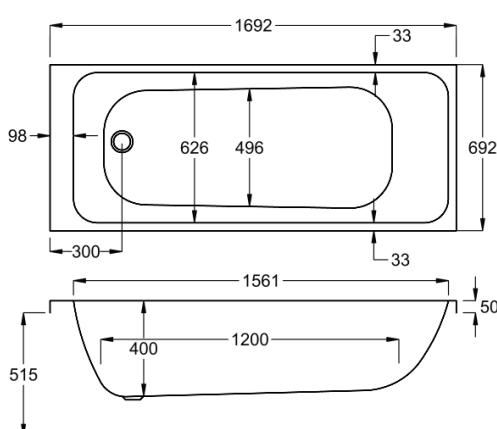

carron5

1700 x 700mm H515mm D400mm

218
LITRES

Variant	Product Code	Price
Bathtub	Q4-02422	£481
Front Panel	Q4-02320	£154
End Panel	Q4-02285	£122
CARRONITE L Shape Panel	Q4-02299	£439

carronite™

1700 x 700mm H515mm D400mm

218
LITRES

Variant	Product Code	Price
Bathtub	Q4-02423	£821
Front Panel	Q4-02321	£223
End Panel	Q4-02271	£162
CARRONITE L Shape Panel	Q4-02299	£439

1700