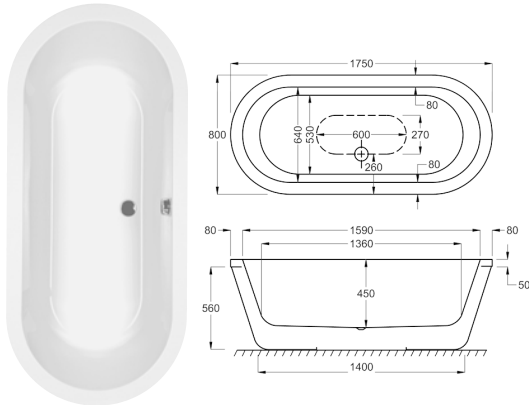

Central UK base - We're reliably in control

HALCYON OVAL & SQUARE FREESTANDING

carron

1750

carronite™ Halcyon Oval
1750 x 800mm White H560mm D450mm

270
LITRES

Variant	Product Code	Price
Bathtub	Q4-02102	£2,131