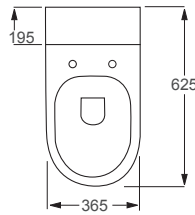

RAK

Compact Closed Back

Q4-12205	Tall Closed Back WC Pan	£333
Q4-12203	Top Flush 3/6ltr Cistern	£151
Q4-12153	Soft Close Seat	£120

Technical Information

- Soft closing seat.
- Quick release seat.
- Water inlet right or left.
- Tall WC.
- Short projection.