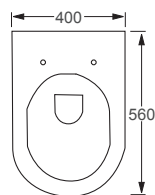

Feeling - Black

Q4-12351	Wall Hung Pan	£554
Q4-12354	Soft Close Seat	£160

Technical Information

- Soft closing seat.
- Requires frame system.
- Rimless WC.
- Quick release seat.