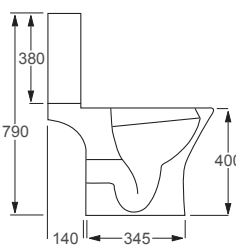

Technical Information

- Soft closing seat.
- Short projection.
- Water inlet right or left.
- Quick release seat.

RAK

Resort

Q4-12255	Open Rimless WC Pan	£254
Q4-12252	Top Flush Cistern	£182
Q4-12287	Slim Soft Close Seat	£120
Q4-12269	Soft Close Seat	£120