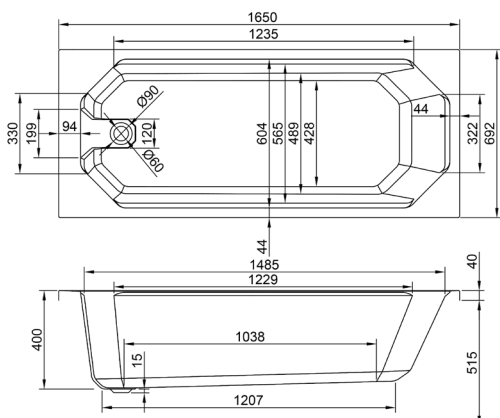

carron⁵

1600 x 700mm H515mm D405mm

192
LITRES

Variant	Product Code	Price
Bathtub	Q4-02555	£481
Front Panel	Q4-02316	£154
End Panel	Q4-02285	£122

carronite™

1600 x 700mm H515mm D405mm

192
LITRES

Variant	Product Code	Price
Bathtub	Q4-02556	£821
Front Panel	Q4-02317	£223
End Panel	Q4-02271	£162

1650