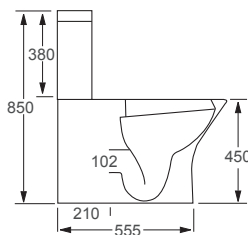

RAK

Resort Closed Back

Q4-12254	Tall Flush Fit Rimless Pan	£452
Q4-12252	Top Flush Cistern	£182
Q4-12288	Slim Soft Close Seat	£120
Q4-12154	Soft Close Seat	£120

Technical Information

- Soft closing seat.
- Quick release seat.
- Water inlet right or left.
- Rimless WC.