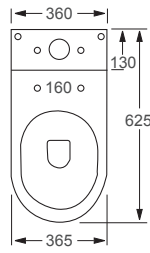

RAK

Compact Open Back

Q4-12206	Tall Open Back WC Pan	£333
Q4-12203	Top Flush 3/6ltr Cistern	£151
Q4-12153	Soft Close Seat	£120

Technical Information

- Soft closing seat.
- Quick release seat.
- Water inlet right or left.
- Tall WC.
- Short projection.