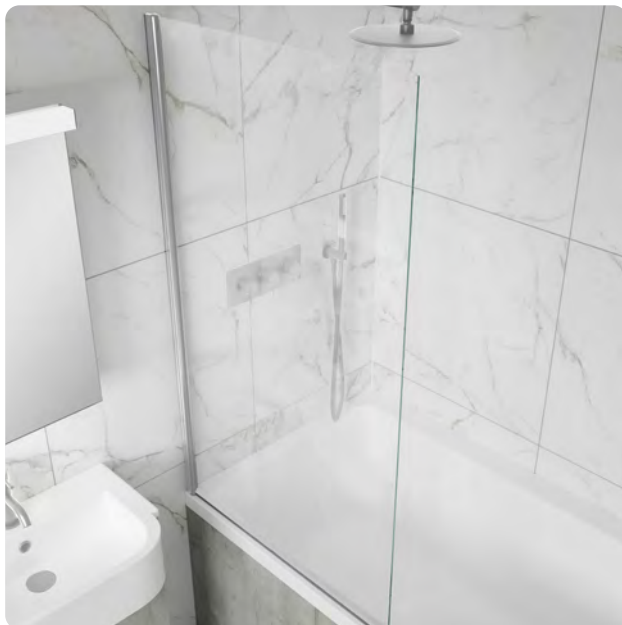

Hinged Square

Ref	Size	Description	Glass	Price
Q4-04000	800W x 1400H	Hinged Square Bath Screen	6mm	£182
Easy clean glass				
Adjustable wall profiles 10mm