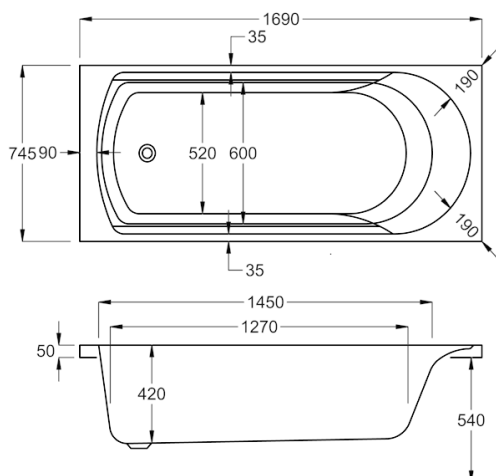

carron5

1700 x 750mm H540mm D420mm

195
LITRES

Variant	Product Code	Price
Bathtub	Q4-02015	£508
Front Panel	Q4-02318	£173
End Panel	Q4-02289	£122

carronite™

1700 x 750mm H540mm D420mm

195
LITRES

Variant	Product Code	Price
Bathtub	Q4-02016	£800
Front Panel	Q4-02319	£234
End Panel	Q4-02275	£162
C-Lenda Whirlpool System 1	Q4-02900	£1,592

We recommend

The Zaneti Senza Pro, Wall Hung Basin Unit see from **page 86**.

See our full range of **Zaneti** from **page 06**.