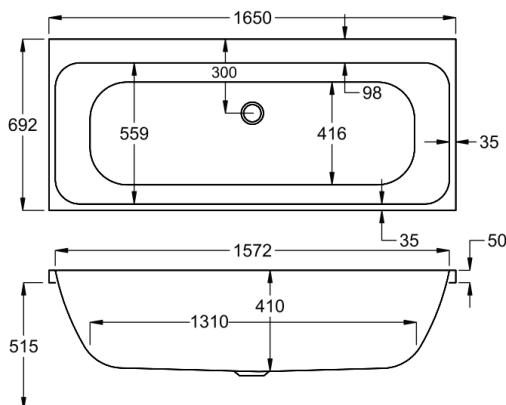

carron⁵

1650 x 700mm H515mm D410mm

196
LITRES

Variant	Product Code	Price
Bathtub	Q4-02521	£481
Front Panel	Q4-02282	£154
End Panel	Q4-02285	£122
CARRONITE L Shape Panel	Q4-02531	£439

carronite™

1650 x 700mm H515mm D410mm

196
LITRES

Variant	Product Code	Price
Bathtub	Q4-02522	£821
Front Panel	Q4-02268	£223
End Panel	Q4-02271	£162
CARRONITE L Shape Panel	Q4-02531	£439