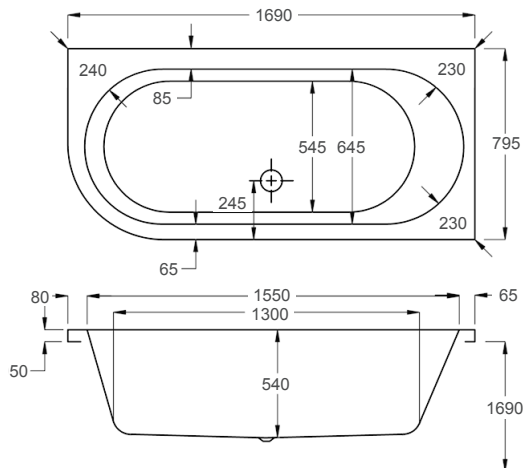

carron⁵

1700 x 800mm LH H540mm D450mm

250 LITRES

Variant	Product Code	Price
Bathtub	Q4-02217	£821
Curved Panel	Q4-02338	£340

carronite™

1700 x 800mm LH H540mm D450mm

250 LITRES

Variant	Product Code	Price
Bathtub	Q4-02218	£1,259
Curved Panel	Q4-02339	£438
C-Lenda Whirlpool System 1	Q4-02900	£1,592

1700