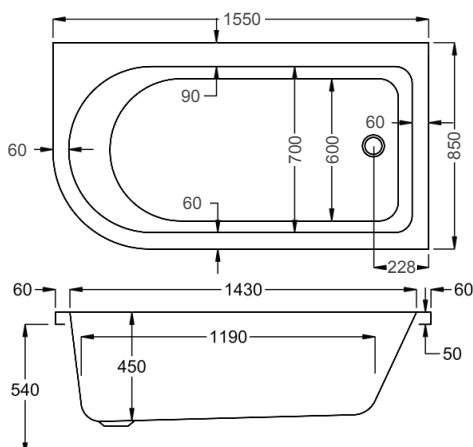

1550

carron5

1550 x 850mm LH H540mm D450mm

262
LITRES

Variant	Product Code	Price
Bathtub	Q4-02398	£888
Curved Panel	Q4-02404	£325
Shower Screen	Q4-04001	£182

carronite[™]

1550 x 850mm LH H540mm D450mm

262
LITRES