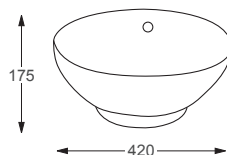

Parma

Q4-19307	420 Sit on Basin	£249
Q4-23201	Professional Basin Waste	£35

Technical Information

- 420 x 420 x 175
- 0 Tap hole.
- Professional basin waste, suitable for basins with and without an overflow, also able to adapt it to be freeflow