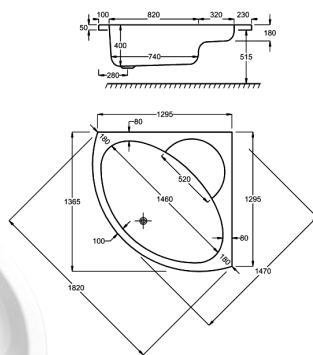

carronite™

1300 x 1300mm H540mm D450mm

295
LITRES

Variant	Product Code	Price
Bathtub	Q4-02245	£1,790
Corner Panel	Q4-02305	£460
C-Lenda Whirlpool System 1	Q4-02900	£1,592

1300

carron⁵ Monarch Corner Bath

1300 x 1300mm H540mm D400mm