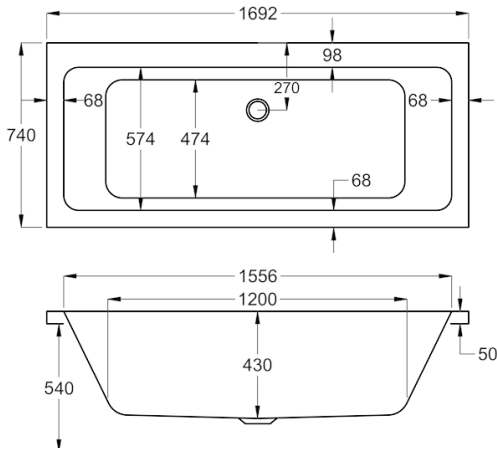

1700

carron5

1700 x 750mm H540mm D430mm

190
LITRES

Variant	Product Code	Price
Bathtub	Q4-02157	£517
Front Panel	Q4-02318	£173
End Panel	Q4-02289	£122

carronite™

1700 x 750mm H540mm D430mm

190
LITRES

Variant	Product Code	Price
Bathtub	Q4-02158	£823
Front Panel	Q4-02319	£234
End Panel	Q4-02275	£162
C-Lenda Whirlpool System 1	Q4-02900	£1,592

1700