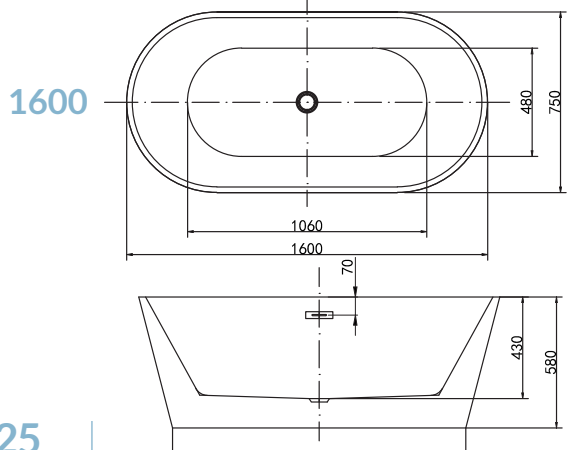

1600

NEW

1500 x 750mm H580mm D420mm

225
LITRES

Variant	Product Code	Price
Bathtub	Q4-06513	£1,320
Gloss White Waste Kit	Q4-06518	£70
Matt Black Waste Kit	Q4-06517	£70

Comes with Chrome Waste

1600 x 750mm H580mm D420mm

235
LITRES

Variant	Product Code	Price
Bathtub	Q4-06502	£1,350
Gloss White Waste Kit	Q4-06518	£70
Matt Black Waste Kit	Q4-06517	£70

Comes with Chrome Waste

Key features

- 10 Year warranty.
- Leading European Manufacture.
- Premium strength.
- Heat retaining quality acrylic.
- Industry leading design.

75% British manufacture - We're reliably British