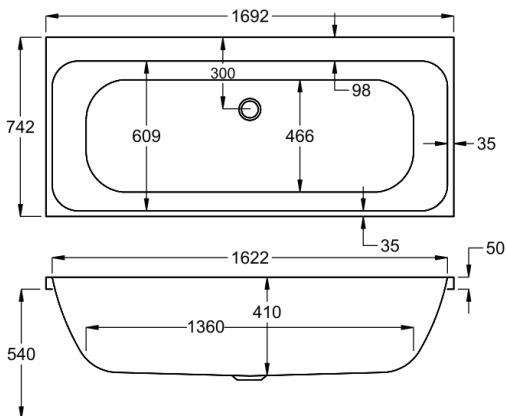

carron5

1700 x 750mm H540mm D410mm

230 LITRES

Variant	Product Code	Price
Bathtub	Q4-02195	£601
Front Panel	Q4-02318	£173
End Panel	Q4-02289	£122
CARRONITE L Shape Panel	Q4-02300	£439

carronite™

1700 x 750mm H540mm D410mm

230 LITRES

Variant	Product Code	Price
Bathtub	Q4-02196	£959
Front Panel	Q4-02319	£234
End Panel	Q4-02275	£162
CARRONITE L Shape Panel	Q4-02300	£439

1750