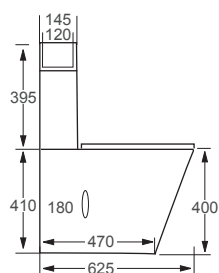

1 in 2 toilet combo

Q4-06418 2 in 1 Basin/ Toilet Combo

£495

Technical Information

- Includes tap.
- Ideal for small spaces.
- Soft close seat.
- Hot and cold feed.

Our own delivery fleet - We're reliably in control