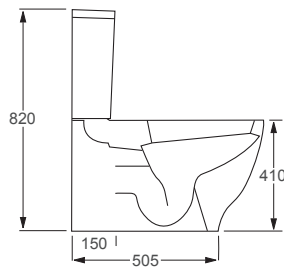

RAK

Moon

Q4-12227	Flush Fit WC Pan	£392
Q4-12231	Top Flush 3/6ltr Cistern	£209
Q4-12236	Soft Close Seat	£164

Technical Information

- Soft closing seat.
- Quick release seat.
- Water inlet right or left.