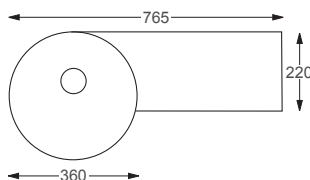

RAK

Petite Square

Q4-12357	RH Basin & LH Ledge	£329
Q4-12358	LH Basin & RH Ledge	£329

Technical Information

- 765 x 360
- 1 Tap hole.
- Wall hung only.

RAK

Petite Round

Q4-12355	RH Basin & LH Ledge	£329
Q4-12356	LH Basin & RH Ledge	£329