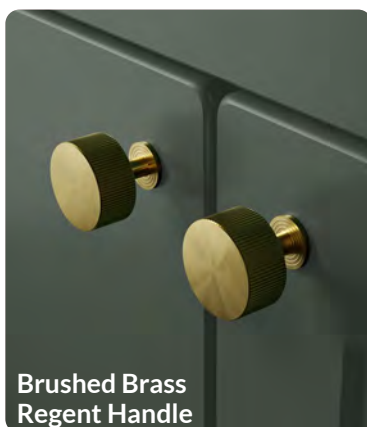

Black

Carbon Grey

ZANETI® FITTED FURNITURE

Handles

Brushed Brass Hex Bar Handle

Brushed Brass Regent Handle

Leather Pull Handle

ZANETTI® SELECT