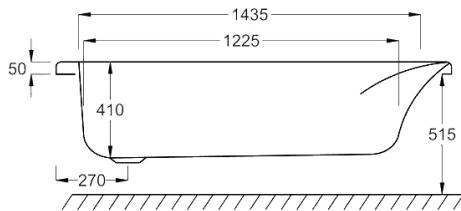

carron5

1600 x 700mm H515mm D410mm

162
LITRES

Variant	Product Code	Price
Bathtub	Q4-02055	£502
Front Panel	Q4-02316	£154
End Panel	Q4-02285	£122

carronite™

1600 x 700mm H515mm D410mm

162
LITRES

Variant	Product Code	Price
Bathtub	Q4-02056	£827
Front Panel	Q4-02317	£223
End Panel	Q4-02271	£162
C-Lenda Whirlpool System 1	Q4-02900	£1,592

1650