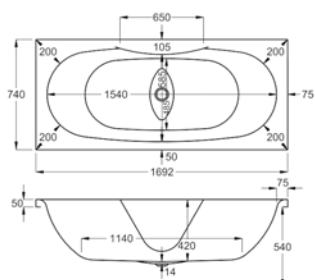

EQUATION DE carron

1700

carron⁵ Equation DE

1700 x 750mm H540mm D420mm

205 LITRES

Variant	Product Code	Price
Bathtub	Q4-02090	£644
Front Panel	Q4-02318	£173
End Panel	Q4-02289	£122

carronite™

1700 x 750mm H540mm D420mm

205 LITRES

Variant	Product Code	Price
Bathtub	Q4-02091	£907
Front Panel	Q4-02319	£234
End Panel	Q4-02275	£162
C-Lenda Whirlpool System 1	Q4-02900	£1,592

1800

carron⁵ Equation DE

1800 x 800mm H540mm D430mm

233 LITRES

Variant	Product Code	Price
Bathtub	Q4-02092	£814
Front Panel	Q4-02322	£184
End Panel	Q4-02291	£122

carronite™

1800 x 800mm H540mm D430mm

233 LITRES

Variant	Product Code	Price
Bathtub	Q4-02093	£1,198
Front Panel	Q4-02323	£244
End Panel	Q4-02277	£162
C-Lenda Whirlpool System 1	Q4-02900	£1,592