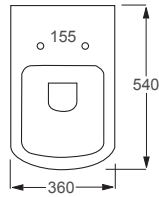

RAK

Summit

Q4-12332	Wall Hung Rimless Pan	£352
Q4-12137	Soft Close Seat	£120

Technical Information

- Soft closing seat.
- Requires frame system.
- Rimless WC.

RAK