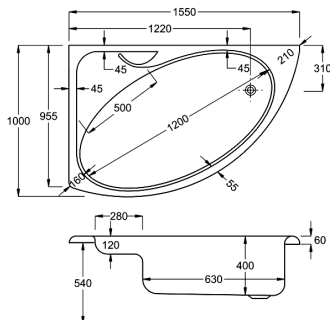

carron⁵ Dove Corner Bath

1550 x 950mm RH H540mm D400mm

190
LITRES

Variant	Product Code	Price
Bathtub	Q4-02234	£965
Corner Panel	Q4-02262	£244

carronite™

1550 x 950mm RH H540mm D400mm

190
LITRES

Variant	Product Code	Price
Bathtub	Q4-02235	£1,306
Corner Panel	Q4-02263	£460
C-Lenda Whirlpool System 1	Q4-02900	£1,592