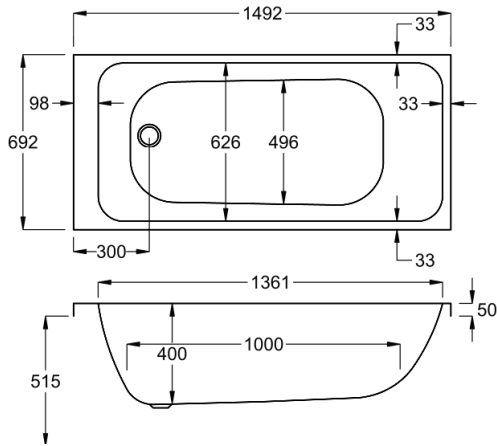

1500

carron5

1500 x 700mm H515mm D400mm

190
LITRES

Variant	Product Code	Price
Bathtub	Q4-02418	£481
Front Panel	Q4-02315	£154
End Panel	Q4-02285	£122
CARRONITE L Shape Panel	Q4-02502	£439

carronite™

1500 x 700mm H515mm D400mm

190
LITRES

Variant	Product Code	Price
Bathtub	Q4-02419	£821
Front Panel	Q4-02314	£223
End Panel	Q4-02271	£162
CARRONITE L Shape Panel	Q4-02502	£439

1600