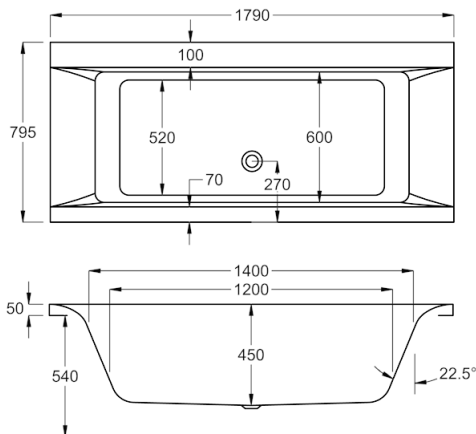

carron5

1700 x 800mm H540mm D450mm

220 LITRES

Variant	Product Code	Price
Bathtub	Q4-02094	£736
Front Panel	Q4-02318	£173
End Panel	Q4-02291	£122

carronite™

1700 x 800mm H540mm D450mm

220 LITRES

Variant	Product Code	Price
Bathtub	Q4-02095	£1,198
Front Panel	Q4-02319	£234
End Panel	Q4-02277	£162
C-Lenda Whirlpool System 1	Q4-02900	£1,592

1800