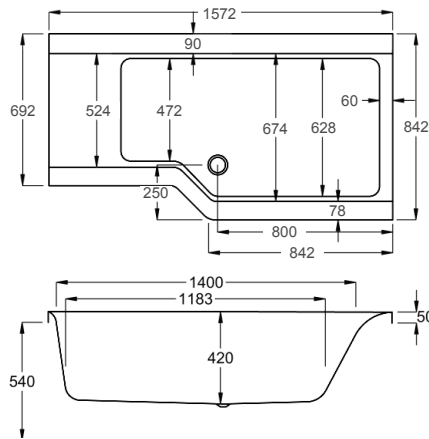

carron5

1575 x 700-850mm LH H540mm D420mm

225
LITRES

Variant	Product Code	Price
Bathtub	Q4-02427	£896
Front Panel	Q4-02437	£304
End Panel	Q4-02312	£144
Shower Screen cw Hinged Return	Q4-02347	£399

carronite™

1575 x 700-850mm LH H540mm D420mm

225
LITRES

Variant	Product Code	Price
Bathtub	Q4-02428	£1,423
Front Panel	Q4-02438	£484
End Panel	Q4-02313	£197
Shower Screen cw Hinged Return	Q4-02347	£399
C-Lenda Whirlpool System 1	Q4-02900	£1,592

1575