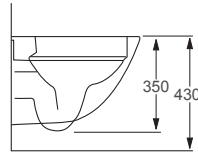

WALL HUNG TOILETS

RAK

Metropolitan

Q4-12090	Wall Hung Pan	£348
Q4-12130	Soft-Close Seat	£120

Technical Information

- Soft closing seat.
- Requires frame system.
- Quick release seat.

RAK

Sensation