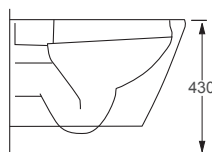

Feeling - Black

Q4-12351	Wall Hung Pan	£554
Q4-12354	Soft Close Seat	£160

Technical Information

- Soft closing seat.
- Requires frame system.
- Rimless WC.
- Quick release seat.