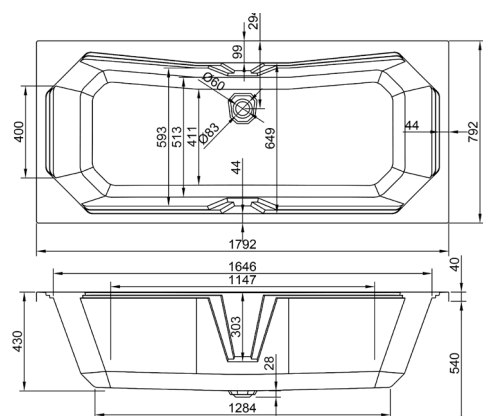

carronite™

1800 x 800mm H540mm D430mm

264
LITRES

Variant	Product Code	Price
Bathtub	Q4-02537	£1,704
Front Panel	Q4-02544	£275
L-Shaped Panel	Q4-02546	£432

Comes with Waste

First-class aftercare - We're reliably dependable