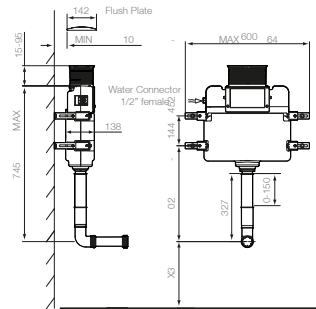

FRAMES & CONCEALED CISTERNS

NEW