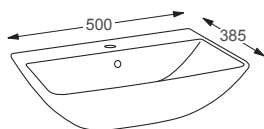

Summit

Q4-12123	500 x 385 Basin	£164
Q4-12122	400 x 310 Basin	£153
Q4-12121	Semi Pedestal (500 Only)	£76
Q4-23201	Professional Basin Waste	£35

Technical Information

- 500 x 385
- 1 Tap hole.
- Professional basin waste, suitable for basins with and without an overflow, also able to adapt it to be freeflow