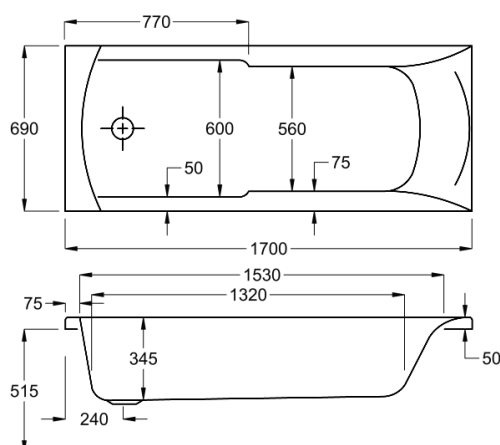

carron⁵

1700 x 700mm H515mm D345mm

145
LITRES

Variant	Product Code	Price
Bathtub	Q4-02126	£415
Front Panel	Q4-02320	£154
End Panel	Q4-02285	£122
CARRONITE L Shape Panel	Q4-02299	£439

carronite™

1700 x 700mm H515mm D345mm

145
LITRES

Variant	Product Code	Price
Bathtub	Q4-02127	£722
Front Panel	Q4-02321	£223
End Panel	Q4-02271	£162
CARRONITE L Shape Panel	Q4-02299	£439

Optional Grips

Optional Chrome Grips
(Pair Factory fitted before delivery)

Q4-02356 £55

carron⁵ carronite™

All carron⁵ baths are covered by a 20 year warranty.

All carronite™ baths are covered by a 30 year warranty.

For further details see page 248.