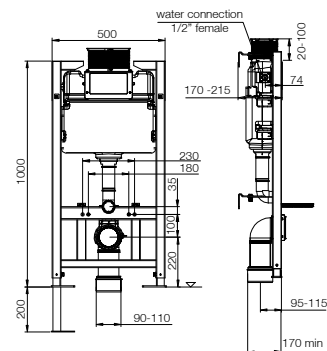

Maison Banos – 820 Frame

820 Wall Hung WC Frame
W500 H820 D167-215mm

Top or front access

Requires flush plate

Adjustable depth 167 - 215mm

Adjustable height legs (2 mm adjustment)

WRAS approved and tested to the highest industry standards

Q4-16260 820 Wall Hung WC Frame **£380**

NEW