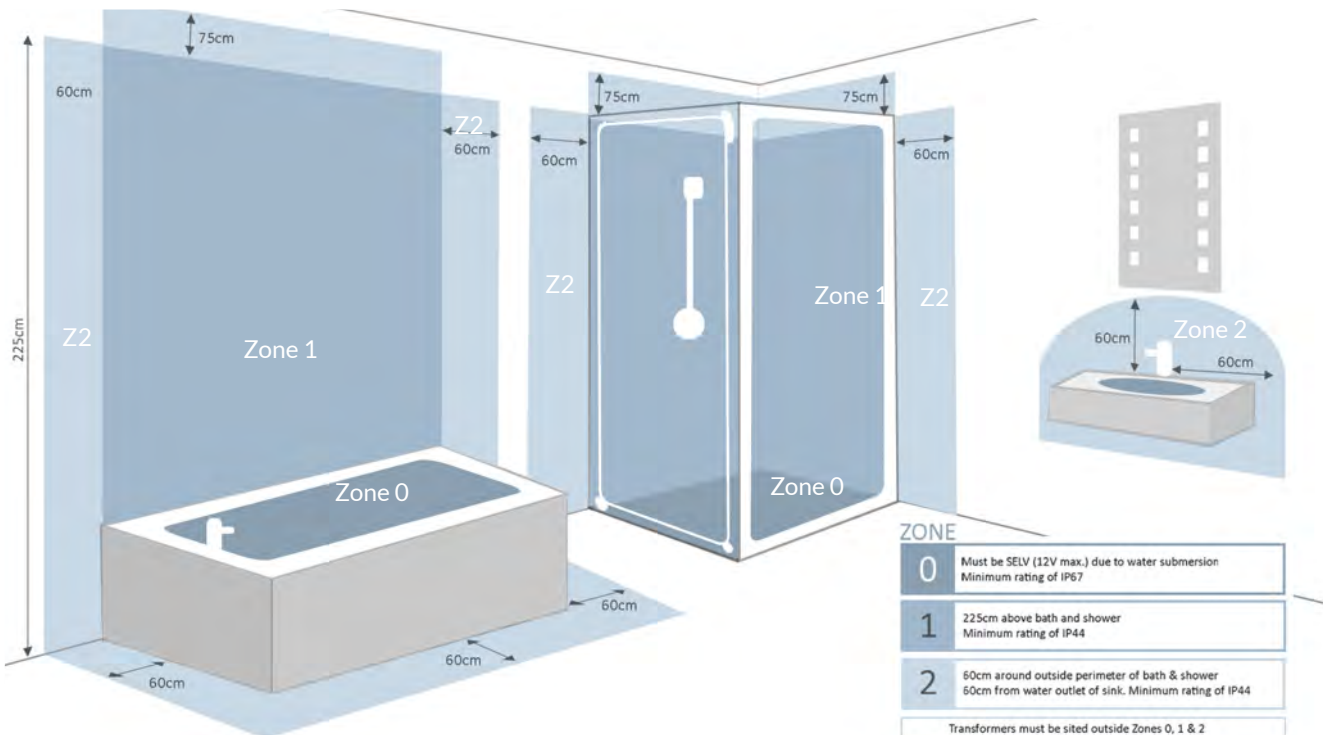

LIGHTING

Linea™

Dual Shaver Socket

Chrome
110v & 240v
IP20 Rated
Q4-33057 H145 x W85 £54

Focus Round

IP44
240v
Class 2
Q4-33070 D290 x P70 £270

Cosmos Dome

IP44
240v
Class 2
Q4-33069 D248 x P100mm £221

TrioTone Downlight

IP65
220-240v
Q4-33031 D85 £60

COB LED Benefits

- Easy to Install (Plug & Play)
- Energy Saving
- Ideal for Bathrooms (All Zones)

Key Features

- Luminous Efficiency 100lm/W.
- Brighter than a 50W GU10 Halogen.
- Reduces SKU's - TrioTone (3000K, 4000K, 5000K).
- Fully tested to 30, 60, 90 minutes fire rating.
- Dimmable from 0-100%
- Integrated driver.
- Super slim interchangeable bezels to provide a high end solution.
- Fully compliant with all current UK building regulations.
- 220-240v
- Lumens 650-700
- 50,000 Hours