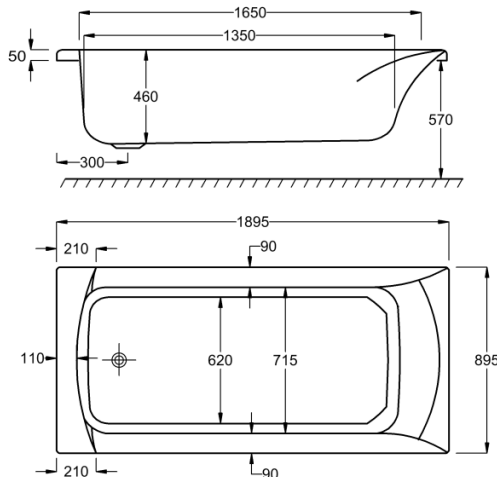

carron5

1800 x 800mm H540mm D450mm

240 LITRES

Variant	Product Code	Price
Bathtub	Q4-02197	£884
Front Panel	Q4-02322	£184
End Panel	Q4-02291	£122

carronite™

1800 x 800mm H540mm D450mm

240 LITRES

Variant	Product Code	Price
Bathtub	Q4-02198	£1,494
Front Panel	Q4-02323	£244
End Panel	Q4-02277	£162
C-Lenda Whirlpool System 1	Q4-02900	£1,592

1900