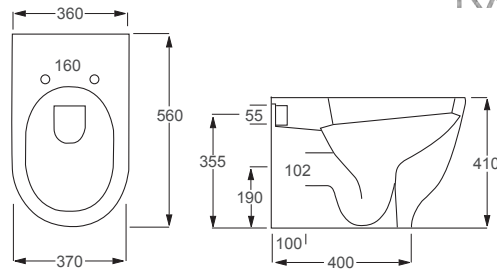

RAK

Moon

Q4-12228	Back to Wall Pan	£363
Q4-12236	Soft Close Seat	£164
Q4-19133	6/3 Ltr Concealed Cistern	£96

Technical Information

- Soft closing seat.
- Quick release seat.