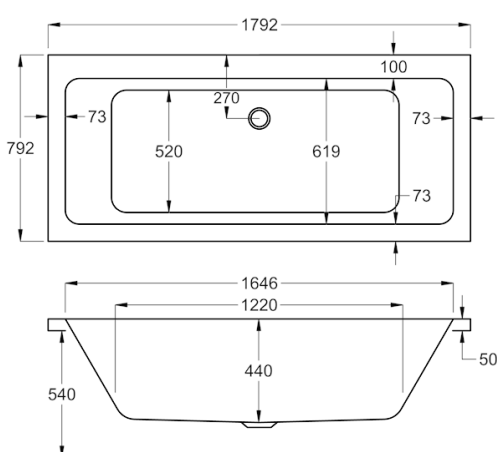

carron5

1800 x 800mm H540mm D440mm

230
LITRES

Variant	Product Code	Price
Bathtub	Q4-02161	£626
Front Panel	Q4-02322	£184
End Panel	Q4-02291	£122

carronite™

1800 x 800mm H540mm D440mm

230
LITRES

Variant	Product Code	Price
Bathtub	Q4-02162	£924
Front Panel	Q4-02323	£244
End Panel	Q4-02277	£162
C-Lenda Whirlpool System 1	Q4-02900	£1,592

1900