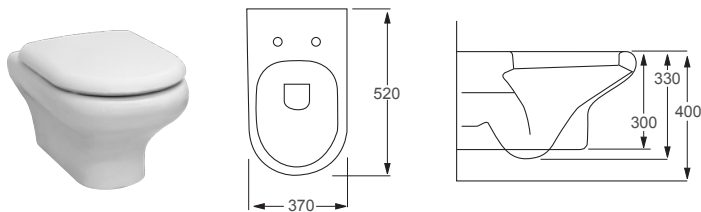

RAK

Compact

Q4-12063	Wall-Hung Pan	£286
Q4-12153	Soft Close Seat	£120

Technical Information

- Soft closing seat.
- Quick release seat.
- Requires frame system.