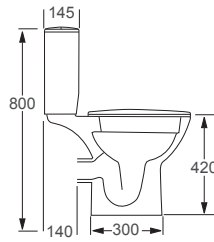

RAK

Morning

Q4-12273	Std WC Pan	£177
Q4-12274	Top Flush Cistern	£120
Q4-12278	Soft Close Seat	£109

Technical Information

- Soft closing seat.
- Rimless WC.
- Water inlet right or left.
- Quick release seat.
- 6/3 litre cistern