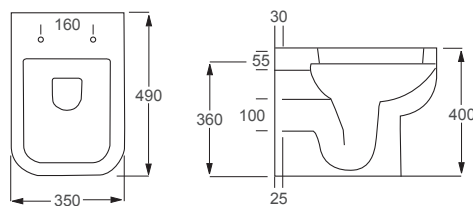

RAK

Series 600

Q4-12108	Back to Wall Pan	£242
Q4-12156	Soft Close Seat	£109
Q4-19133	6/3 Ltr Concealed Cistern	£96

Technical Information

- Soft closing seat.
- Quick release seat.
- Short projection WC.