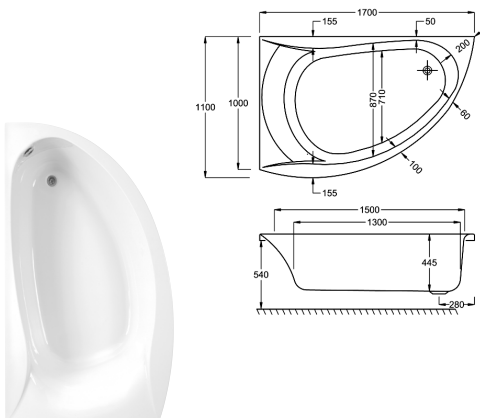

carron5 Omega

1700 x 1000mm RH H540mm D445mm

255
LITRES

Variant	Product Code	Price
Bathtub	Q4-02240	£1,259
Corner Panel	Q4-02306	£244

carronite™

1700 x 1000mm RH H540mm D445mm

255
LITRES

Variant	Product Code	Price
Bathtub	Q4-02241	£1,984
Corner Panel	Q4-02308	£460
C-Lenda Whirlpool System 1	Q4-02900	£1,592