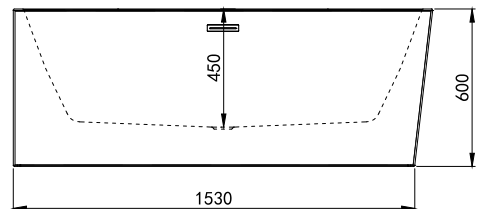

Comes with Chrome Waste

Key features

- 10 Year warranty.
- Leading European Manufacture.
- Premium strength.
- Heat retaining quality acrylic.
- Industry leading design.

1600

1600 x 800mm H000mm D000mm LH