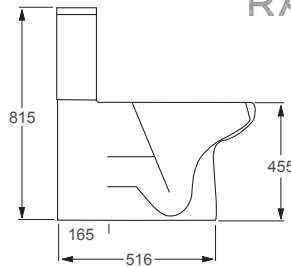

RAK

Compact Closed Back

Q4-12205	Tall Closed Back WC Pan	£333
Q4-12203	Top Flush 3/6ltr Cistern	£151
Q4-12153	Soft Close Seat	£120

Technical Information

- Soft closing seat.
- Quick release seat.
- Water inlet right or left.
- Tall WC.
- Short projection.