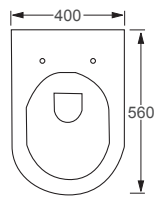

Feeling - Grey

Q4-12352	Wall Hung Pan	£554
Q4-12353	Soft Close Seat	£160

Technical Information

- Soft closing seat.
- Requires frame system.
- Rimless WC.
- Quick release seat.

RAK