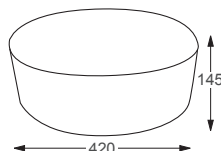

Moon Round

Q4-12270	420 Sit on Basin	£263
Q4-23201	Professional Basin Waste	£35

Technical Information

- 420 x 420 x 145
- 0 Tap hole.
- Professional basin waste, suitable for basins with and without an overflow, also able to adapt it to be freeflow

Linea™