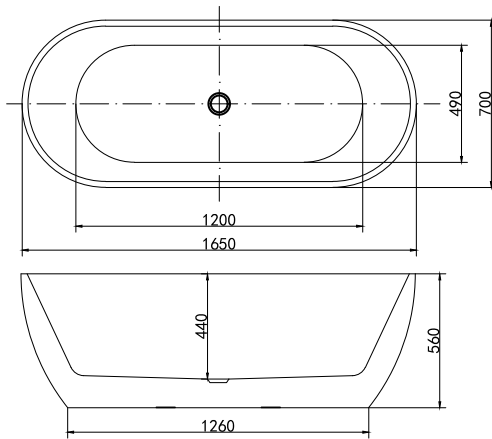

1650 x 700mm H570mm D430mm White

240
LITRES

Variant	Product Code	Price
Bath tub	Q4-06500	£1,199
Gloss White Waste Kit	Q4-06518	£70
Matt Black Waste Kit	Q4-06517	£70

Comes with Chrome Waste

1650 x 700mm H570mm D430mm Black

240
LITRES

Variant	Product Code	Price
Bath tub	Q4-06501	£1,560
Gloss White Waste Kit	Q4-06518	£70
Matt Black Waste Kit	Q4-06517	£70

Comes with Chrome Waste

Key features

- 10 Year warranty.
- Leading European Manufacture.
- Premium strength.
- Heat retaining quality acrylic.
- Industry leading design.

Trade account holder? Check stock levels and order via our app or call 0845 500 4010