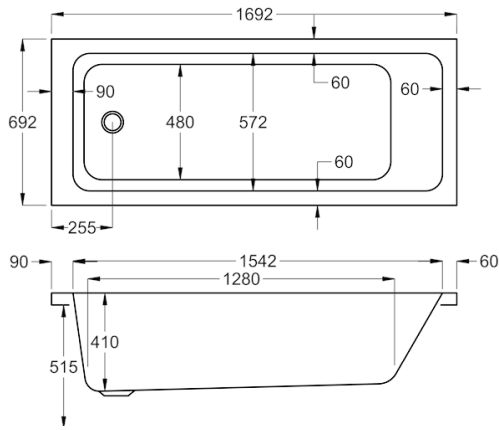

1700

carron⁵

1700 x 700mm H515mm D410mm

228
LITRES

Variant	Product Code	Price
Bathtub	Q4-02151	£415
Front Panel	Q4-02320	£154
End Panel	Q4-02285	£122

carronite™

1700 x 700mm H515mm D410mm

228
LITRES