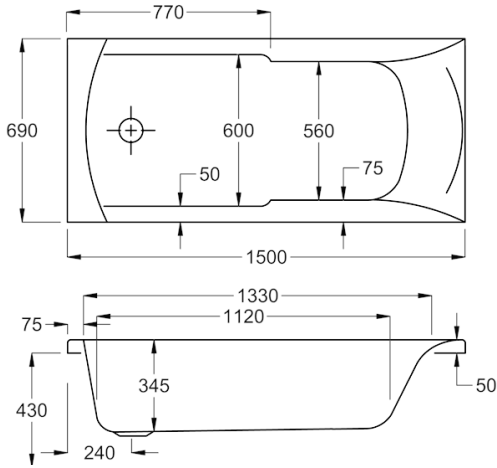

Trade account holder? Check stock levels and order via our app or call 0845 500 4010

1500

carron5

1500 x 700mm H430mm D345mm

131
LITRES

Variant	Product Code	Price
Bathtub	Q4-02029	£415
Front Panel	Q4-02252	£154
End Panel	Q4-02258	£122
CARRONITE L Shape Panel	Q4-02499	£439