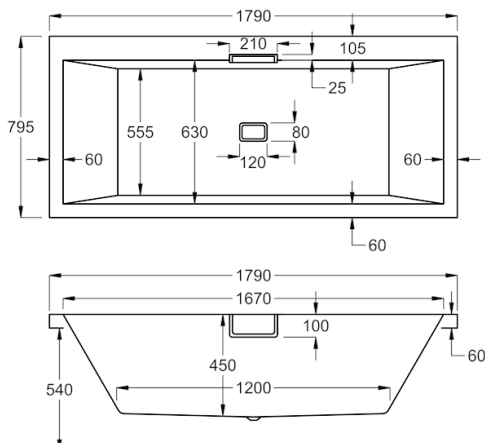

carronite™

1800 x 800mm H540mm D450mm

300
LITRES

Variant	Product Code	Price
Bathtub	Q4-02410	£1,741
Front Panel	Q4-02323	£244
End Panel	Q4-02277	£162
L-Shaped Panel	Q4-02301	£439
C-Lenda Whirlpool System 1	Q4-02900	£1,592