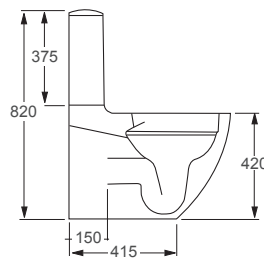

RAK

Des

Q4-12343	Flush Fit WC Pan	£429
Q4-12307	Top Flush Cistern	£209
Q4-12342	Soft Close Seat	£127

Technical Information

- Soft closing seat.
- Quick release seat.
- Water inlet right or left.
- Rimless WC.
- 6/3 litre cistern.