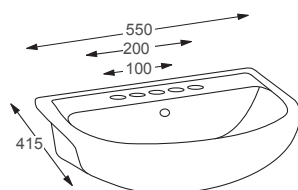

Q4-12075	550 Semi Recessed Basin 1TH	£220
Q4-12076	550 Semi Recessed Basin 2TH	£220
Q4-23201	Professional Basin Waste	£35

Technical Information

- 550 x 415 x 195
- Minimum furniture depth 262mm.
- Professional basin waste, suitable for basins with and without an overflow, also able to adapt it to be freeflow