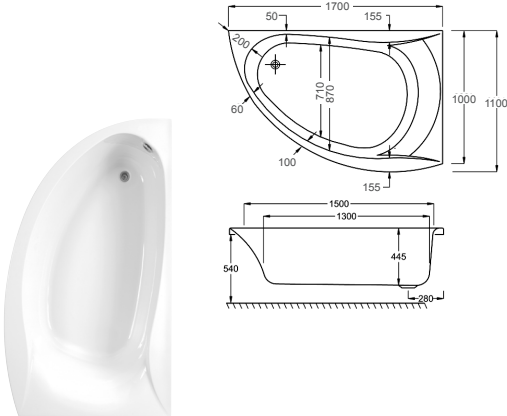

carronite™

1500 x 1500mm H570mm D495mm

407
LITRES

Variant	Product Code	Price
Bathtub	Q4-02231	£1,999
Corner Panel	Q4-02265	£460
C-Lenda Whirlpool System 1	Q4-02900	£1,592

1700

carron5 Omega

1700 x 1000mm LH H540mm D445mm

255
LITRES

Variant	Product Code	Price
Bathtub	Q4-02238	£1,259
Corner Panel	Q4-02306	£244

carronite™

1700 x 1000mm LH H540mm D445mm

255
LITRES

Variant	Product Code	Price
Bathtub	Q4-02239	£1,984
Corner Panel	Q4-02308	£460
C-Lenda Whirlpool System 1	Q4-02900	£1,592

1700