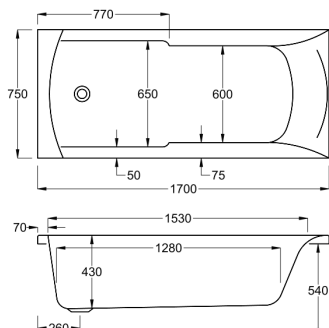

See our full range of **Zaneti** from **page 06**.

Key features

- Made in the UK.
- Superb heat retention.
- Premium strength.
- Industry leading design.
- Built to last.

INDEX, APEX & SIT BATH

carron

1700