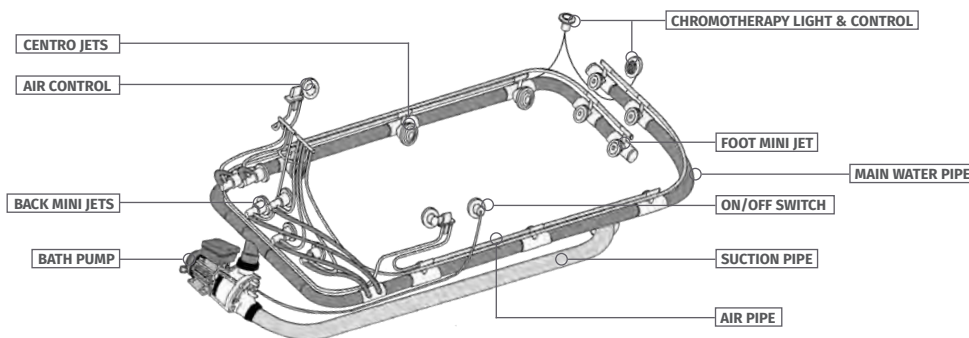

C-Lenda System 3.

Technical

Rigid piping, 0.75hp self draining pump, fixed and mounted, pneumatic on/off control, directional whirlpool jets, fitted and fully tested, complete with two-year warranty. All systems use 13 amp supply with ELCB fitted by a qualified electrician.

Please note: A wooden panel will not fit the bath due to the pipes being housed in the vertical rim.

Extra Foot Jet

Q4-02906 Extra Foot Jets (x 2) £202

Chromotherapy Lights

Q4-02907 Chromotherapy Light £403

Flush Suction

Designed with total safety in mind, this suction has a unique built in safety feature which disengages the water pressure within second of being activated.

1. Features
2. Fast acting safety protection for hair and body entrapment
   - Stainless steel surround
   - Removable by key for easy cleaning

Flush Centro Jet

A high performance, mid sized hydro body jet.

1. Features
2. Adjustable finger tip directional control
   - High air to water mix ratio
   - Removable for easy cleaning
   - Stainless steel surround

Flush Mini Jet

Mini jet clusters are designed to deliver a concentrated hydromassage to muscle groups including lumbar, feet and shoulders.

1. Features
2. Compact Specific directional water flow High air to water mix ratio Removable for easy cleaning
   - Stainless Steel surround

Flush Air Control/Button

Pneumatic Control