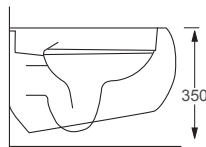

RAK

Series 600

Q4-12215	Wall Hung Rimless Pan	£275
Q4-12156	Soft Close Seat	£109

Technical Information

- Soft closing seat.
- Requires frame system.
- Rimless WC.
- Quick release seat.

RAK

Cloud Matt

Q4-12330	Matt Wall Hung Rimless Pan	£1,050
Q4-12331	Matt Soft Close Seat	£351