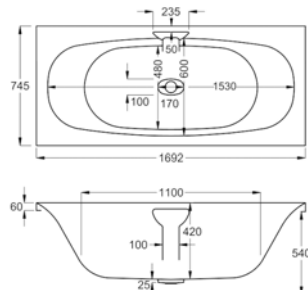

ECHELON DE & LINEA DE

carron

1700