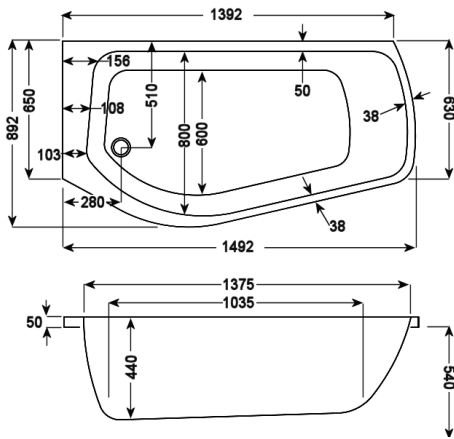

carron⁵

1500 x 900mm LH H540mm D440mm

241
LITRES

Variant	Product Code	Price
Bath tub	Q4-02467	£954
Curved Panel	Q4-02512	£330
Shower Screen	Q4-02380	£377

carronite™

1500 x 900mm LH H540mm D440mm

241
LITRES

Variant	Product Code	Price
Bath tub	Q4-02469	£1,423
Curved Panel	N/A	
Shower Screen	Q4-02380	£377

1500