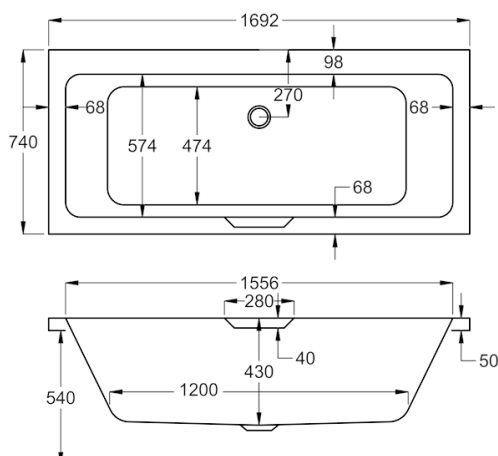

Variant	Product Code	Price
Bathtub	Q4-02397	£958
Front Panel	Q4-02323	£244
End Panel	Q4-02277	£162
C-Lenda Whirlpool System 1	Q4-02900	£1,592

1700

carron⁵ Integra Single Grip DE

1700 x 750mm H540mm D430mm