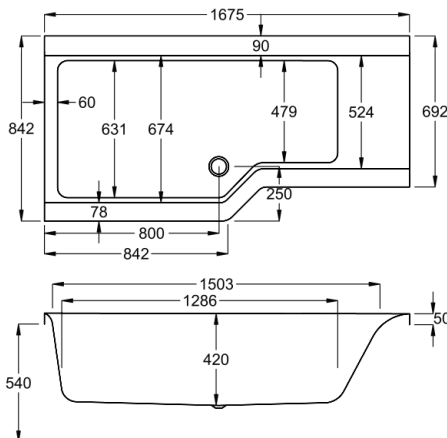

carron5

1575 x 700-850mm RH H540mm D420mm

225
LITRES

Variant	Product Code	Price
Bathtub	Q4-02429	£896
Front Panel	Q4-02437	£304
End Panel	Q4-02312	£144
Shower Screen cw Hinged Return	Q4-02347	£399

carronite™

1575 x 700-850mm RH H540mm D420mm

225
LITRES

Variant	Product Code	Price
Bathtub	Q4-02430	£1,423
Front Panel	Q4-02438	£484
End Panel	Q4-02313	£197
Shower Screen cw Hinged Return	Q4-02347	£399
C-Lenda Whirlpool System 1	Q4-02900	£1,592

1675