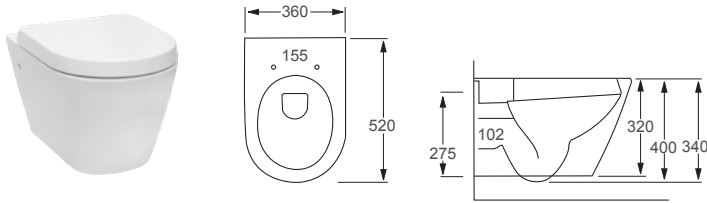

RAK

Resort

Q4-12258	Wall Hung Rimless Pan	£293
Q4-12287	Slim Soft Close Seat	£120
Q4-12269	Soft Close Seat	£120

Technical Information

- Soft closing seat.
- Rimless WC.
- Quick release seat.
- Requires frame system.