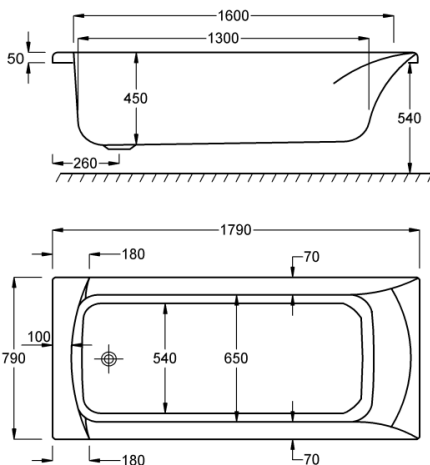

carron5

1700 x 800mm H540mm D450mm

220 LITRES

Variant	Product Code	Price
Bathtub	Q4-02193	£745
Front Panel	Q4-02318	£173
End Panel	Q4-02291	£122

carronite™

1700 x 800mm H540mm D450mm

220 LITRES

Variant	Product Code	Price
Bathtub	Q4-02194	£1,193
Front Panel	Q4-02319	£234
End Panel	Q4-02277	£162
C-Lenda Whirlpool System 1	Q4-02900	£1,592

1800