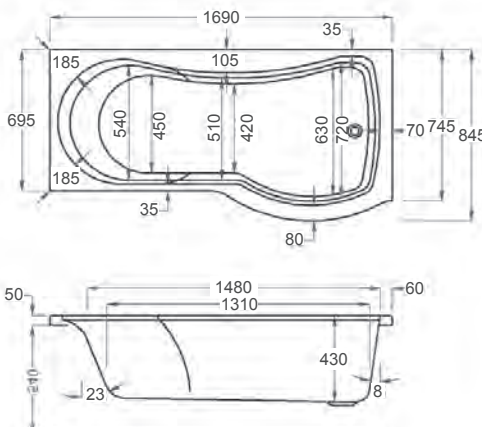

carron⁵

1700 x 700-850mm RH H540mm D430mm

250 LITRES

Variant	Product Code	Price
Bathtub	Q4-02185	£701
Front Panel	Q4-02332	£192
End Panel	Q4-02312	£144
Shower Screen	Q4-02350	£371

carronite™

1700 x 700-850mm RH H540mm D430mm

250 LITRES

Variant	Product Code	Price
Bathtub	Q4-02186	£1,063
Front Panel	Q4-02333	£401
End Panel	Q4-02313	£197
Shower Screen	Q4-02350	£371
C-Lenda Whirlpool System 1	Q4-02900	£1,592