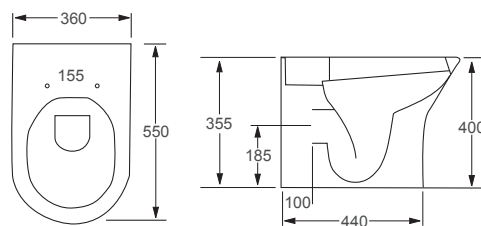

RAK

Feeling - Grey

Q4-12349	Back to Wall Rimless Pan	£554
Q4-12353	Soft Close Seat	£160
Q4-19133	6/3 concealed Cistern	£96

Technical Information

- Soft closing seat.
- Rimless WC.
- Quick release seat.