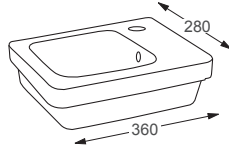

WALL HUNG BASINS

RAK

Resort

Q4-12266	360 Slimline 1TH Basin RH	£109
Q4-23201	Professional Basin Waste	£35

Technical Information

- 360 x 280
- 1 Tap hole, right hand.
- Professional basin waste, suitable for basins with and without an overflow, also able to adapt it to be freeflow

RAK