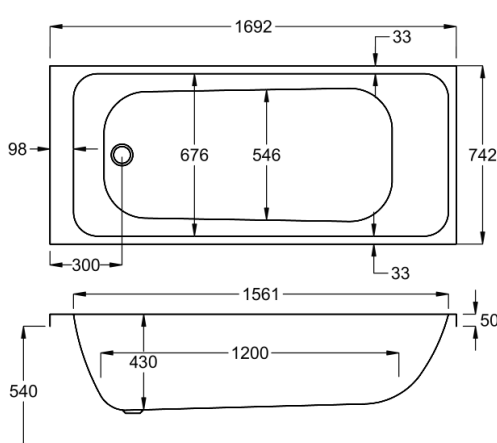

carron5

1700 x 750mm H540mm D430mm

257
LITRES

Variant	Product Code	Price
Bathtub	Q4-02424	£601
Front Panel	Q4-02318	£173
End Panel	Q4-02289	£122
CARRONITE L Shape Panel	Q4-02300	£439

carronite™

1700 x 750mm H540mm D430mm

257
LITRES

Variant	Product Code	Price
Bathtub	Q4-02425	£959
Front Panel	Q4-02319	£234
End Panel	Q4-02275	£162
CARRONITE L Shape Panel	Q4-02300	£439