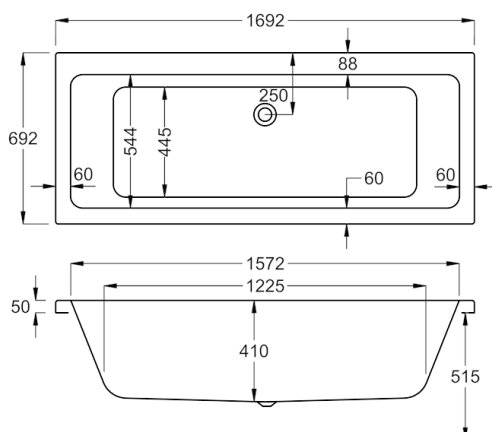

BATHS
262

1700