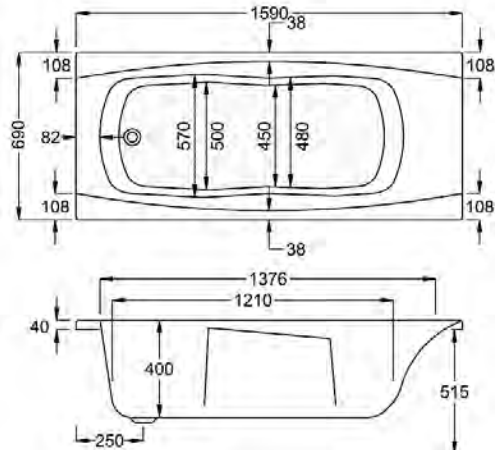

Trade account holder? Check stock levels and order via our app™ or call 0845 500 4010

1600

carron⁵

1600 x 700mm H515mm D400mm

162
LITRES

Variant	Product Code	Price
Bathtub	Q4-02110	£408
Front Panel	Q4-02316	£154
End Panel	Q4-02285	£122