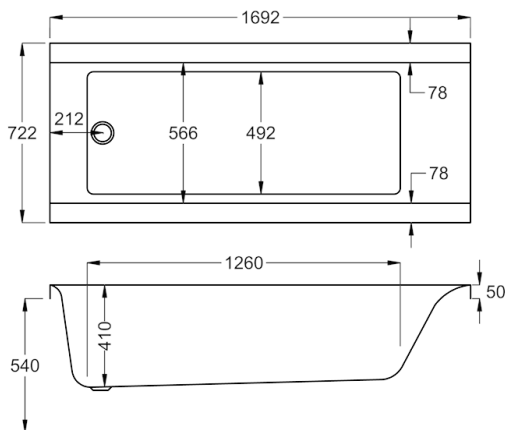

1700

carron⁵ Urban SE

1700 x 725mm H540mm D410mm

224
LITRES

Variant	Product Code	Price
Bath tub	Q4-02363	£511
Front Panel	Q4-02318	£173
End Panel	Q4-02287	£122

carronite™

1700 x 725mm H540mm D410mm

224
LITRES