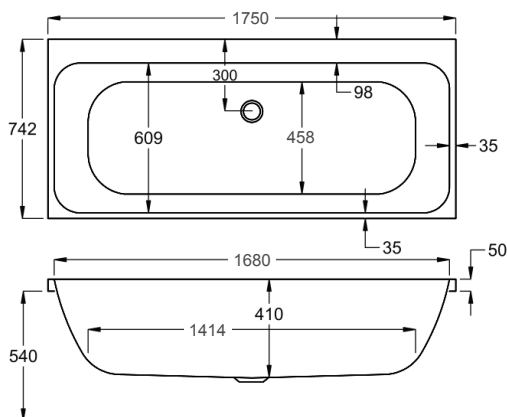

carron5

1750 x 750mm H540mm D410mm

236 LITRES

Variant	Product Code	Price
Bathtub	Q4-02593	£617
Front Panel	Q4-02601	£173
End Panel	Q4-02289	£122
CARRONITE L Shape Panel	Q4-02503	£439

carronite™

1750 x 750mm H540mm D410mm

236 LITRES

Variant	Product Code	Price
Bathtub	Q4-02594	£985
Front Panel	Q4-02602	£234
End Panel	Q4-02275	£162
CARRONITE L Shape Panel	Q4-02503	£439

1800