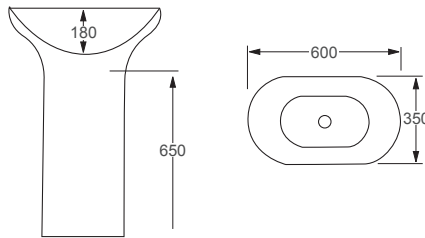

RAK

Petite Square

Q4-12346 Square Freestanding Basin **£769**

Technical Information

- 360 x 360 x 900
- 0 Tap hole.
- Freestanding Basin.

RAK

Des

Q4-12347 Freestanding Basin **£923**