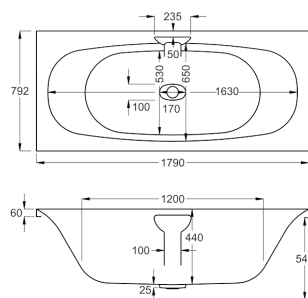

carron 5 Echelon DE

1700 x 750mm H540mm D420mm

209
LITRES

Variant	Product Code	Price
Bathtub	Q4-02079	£1,181
Front Panel	Q4-02318	£173
End Panel	Q4-02289	£122
Manual Valve Single Lever	Q4-43054	£174

Bath Comes with Filler & Waste

carronite™

1700 x 750mm H540mm D420mm

209
LITRES

Variant	Product Code	Price
Bathtub	Q4-02080	£1,502
Front Panel	Q4-02319	£234
End Panel	Q4-02275	£162
Manual Valve Single Lever	Q4-43054	£174

Bath Comes with Filler & Waste

1800