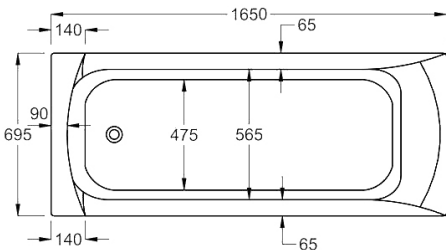

carron5

1600 x 700mm H515mm D410mm

162
LITRES

Variant	Product Code	Price
Bathtub	Q4-02055	£502
Front Panel	Q4-02316	£154
End Panel	Q4-02285	£122

carronite™

1600 x 700mm H515mm D410mm

162
LITRES

Variant	Product Code	Price
Bathtub	Q4-02056	£827
Front Panel	Q4-02317	£223
End Panel	Q4-02271	£162
C-Lenda Whirlpool System 1	Q4-02900	£1,592

1650