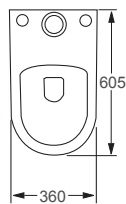

CLOSED COUPLED TOILETS

Extra High

From **£754**

TOILETS
220

Resort toilet shown.

NEW

Icon

Q4-06412	Tall Open Back WC Pan	£249
Q4-06409	Top Flush Cistern	£99
Q4-06407	Soft Close Seat	£70
Q4-06410	Slim Soft Close Seat	£80