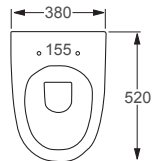

RAK

Sensation

Q4-12300	Wall Hung Rimless Pan	£418
Q4-12305	Soft Close Seat	£127

Technical Information

- Soft closing seat.
- Requires frame system.
- Quick release seat.
- Rimless WC.
- Hidden fixings.