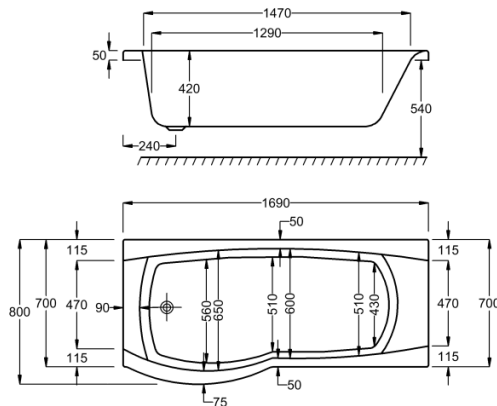

1700

carron5

1700 x 700-800mm LH H540mm D420mm

230
LITRES

Variant	Product Code	Price
Bathtub	Q4-02075	£839
Front Panel	Q4-02297	£221
End Panel	Q4-02312	£144
Shower Screen	Q4-02343	£371

carronite™

1700 x 700-800mm LH H540mm D420mm