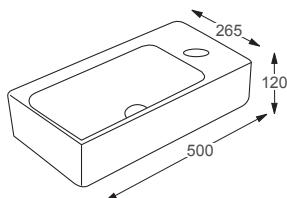

Evolve

Q4-30100	500x265 Basin	£156
Q4-23201	Professional Basin Waste	£35

Technical Information

- 500 x 265
- 1 Tap hole, right hand.
- Professional basin waste, suitable for basins with and without an overflow, also able to adapt it to be freeflow

RAK