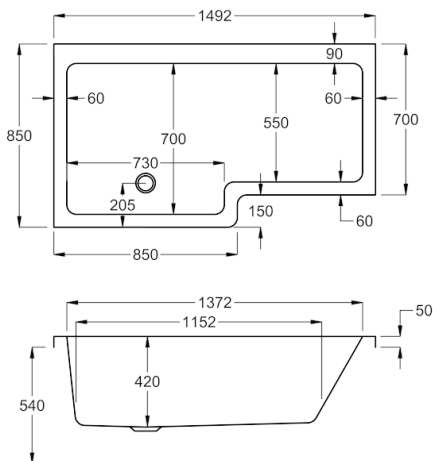

QUANTUM SQUARE SHOWER BATH

carron

1500

carron⁵

1500 x 700-850mm LH H540mm D420mm

229 LITRES

Variant	Product Code	Price
Bathtub	Q4-02173	£642
Front Panel	Q4-02324	£230
End Panel	Q4-02312	£144
Chrome Shower Screen cw Hinged Return	Q4-02347	£399