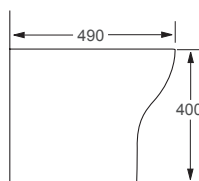

Technical Information 

- Soft closing seat.
- Quick release seat.
- Water inlet right or left.

BACK TO WALL TOILETS

From **£245**

Outline toilet with slim soft close seat shown.

NEW

Outline

Q4-06400	Back to Wall Pan	£170
Q4-06401	Soft Close Seat	£70
Q4-06419	Slim Soft Close Seat	£75