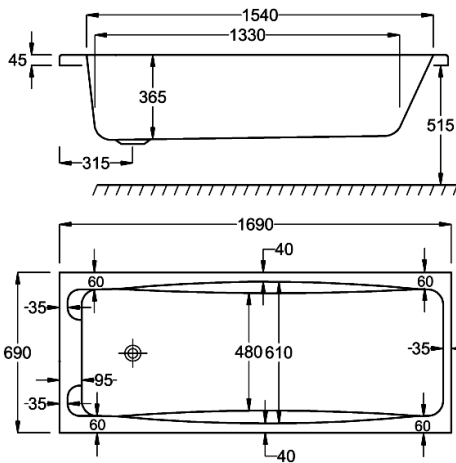

SWALLOW TWIN GRIP SE

carron

1700