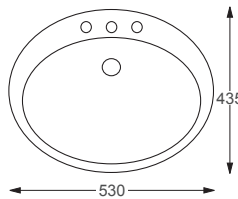

RAK

Jessica

Q4-12294	Inset Basin 1TH	£111
Q4-12295	Inset Basin 2TH	£111
Q4-23201	Professional Basin Waste	£35

Technical Information

- 530 x 435
- 1 & 2 Tap hole.
- Over counter / inset basin.
- Professional basin waste, suitable for basins with and without an overflow, also able to adapt it to freeflow