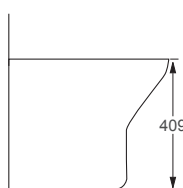

Technical Information

- Soft closing seat.
- Quick release seat.

NEW