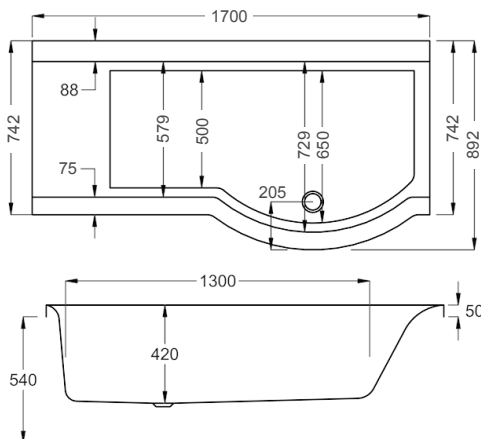

carron5

1700 x 750-900mm RH H540mm D420mm

260
LITRES

Variant	Product Code	Price
Bathtub	Q4-02371	£924
Front Panel	Q4-02375	£304
End Panel	Q4-02385	£144
Shower Screen	Q4-02380	£377

carronite™

1700 x 750-900mm RH H540mm D420mm

260
LITRES

Variant	Product Code	Price
Bathtub	Q4-02372	£1,457
Front Panel	Q4-02376	£484
L-Shaped Panel	Q4-02506	£671
End Panel	Q4-02383	£196
Shower Screen	Q4-02380	£377
C-Lenda Whirlpool System 1	Q4-02900	£1,592