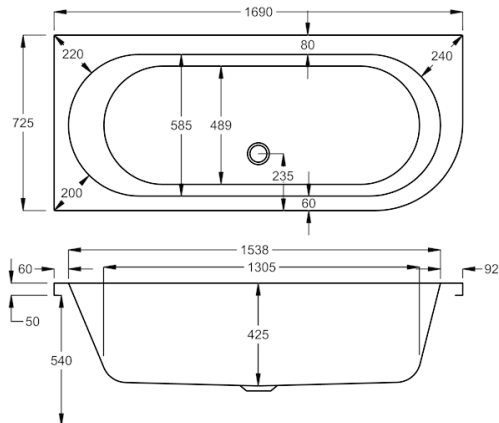

carron⁵

1700 x 725mm RH H540mm D425mm

205 LITRES

Variant	Product Code	Price
Bathtub	Q4-02215	£680
Curved Panel	Q4-02336	£310

carronite™

1700 x 725mm RH H540mm D425mm

205 LITRES

Variant	Product Code	Price
Bathtub	Q4-02216	£1,104
Curved Panel	Q4-02337	£438
C-Lenda Whirlpool System 1	Q4-02900	£1,592

1700