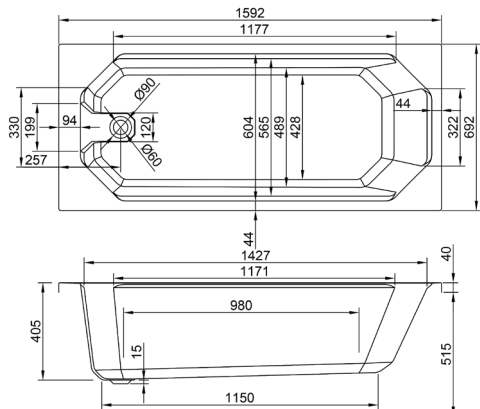

Variant	Product Code	Price
Bathtub	Q4-02411	£3,962

CAMDEN SE

carron

1600

carron⁵

1600 x 700mm H515mm D405mm

192
LITRES

Variant	Product Code	Price
Bathtub	Q4-02555	£481
Front Panel	Q4-02316	£154
End Panel	Q4-02285	£122