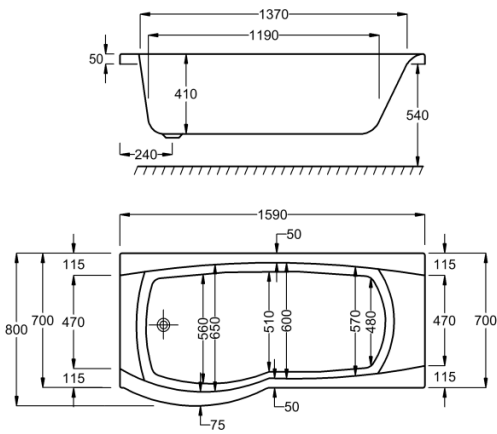

1600

carron5

1600 x 700-800mm LH H540mm D410mm

210
LITRES

Variant	Product Code	Price
Bathtub	Q4-02071	£839
Front Panel	Q4-02295	£221
End Panel	Q4-02312	£144
Shower Screen	Q4-02343	£371

carronite™

1600 x 700-800mm LH H540mm D410mm