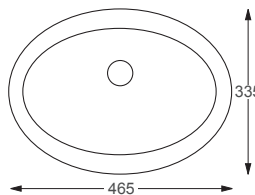

INSET BASINS

RAK

Cleo

Q4-12297	Inset Basin	£210
Q4-23201	Professional Basin Waste	£35

Technical Information

- 515 x 365
- 0 Tap hole.
- Under counter.
- Professional basin waste, suitable for basins with and without an overflow, also able to adapt it to freeflow

RAK

Emma

Q4-12296	Inset Basin	£131
Q4-23201	Professional Basin Waste	£35

Technical Information

- 400 x 400
- 0 Tap hole.
- Under counter.
- Professional basin waste, suitable for basins with and without an overflow, also able to adapt it to freeflow

RAK

Jessica

Q4-12294	Inset Basin 1TH	£111
Q4-12295	Inset Basin 2TH	£111
Q4-23201	Professional Basin Waste	£35

Technical Information

- 530 x 435
- 1 & 2 Tap hole.
- Over counter / inset basin.
- Professional basin waste, suitable for basins with and without an overflow, also able to adapt it to freeflow

RAK

Lilly

Q4-12299	Inset Basin	£118
Q4-23201	Professional Basin Waste	£35

Technical Information

- 465 x 335
- 0 Tap hole.
- Under counter.
- Professional basin waste, suitable for basins with and without an overflow, also able to adapt it to freeflow

We recommend

The Maison Banos, Artist Tap Range. see from **page 366**.

See our full range of **Taps** from **page 364**.