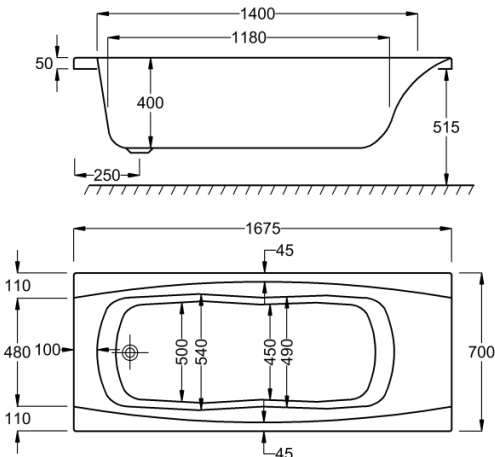

carron⁵

1675 x 700mm H515mm D400mm

180
LITRES

Variant	Product Code	Price
Bathtub	Q4-02112	£408
Front Panel	Q4-02283	£154
End Panel	Q4-02285	£122

carronite™

1675 x 700mm H515mm D400mm

180
LITRES

Variant	Product Code	Price
Bathtub	Q4-02113	£698
Front Panel	Q4-02269	£223
End Panel	Q4-02271	£162
C-Lenda Whirlpool System 1	Q4-02900	£1,592

1700