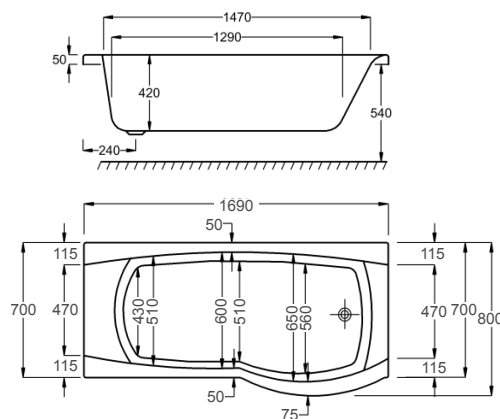

carron5

1700 x 700-800mm RH H540mm D420mm

230
LITRES

Variant	Product Code	Price
Bathtub	Q4-02077	£839
Front Panel	Q4-02297	£221
End Panel	Q4-02312	£144
Shower Screen	Q4-02343	£371

carronite™

1700 x 700-800mm RH H540mm D420mm

230
LITRES

Variant	Product Code	Price
Bathtub	Q4-02078	£1,322
Front Panel	Q4-02298	£461
End Panel	Q4-02313	£197
Shower Screen	Q4-02343	£371
C-Lenda Whirlpool System 1	Q4-02900	£1,592