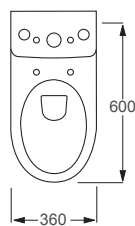

RAK

Resort

Q4-12255	Open Rimless WC Pan	£254
Q4-12252	Top Flush Cistern	£182
Q4-12287	Slim Soft Close Seat	£120
Q4-12269	Soft Close Seat	£120

Technical Information

- Soft closing seat.
- Rimless WC.
- Water inlet right or left.
- Quick release seat.
- 6/3 litre cistern