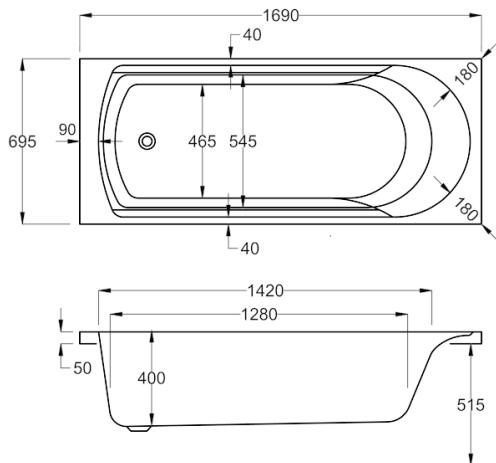

carron5

1500 x 700mm H515mm D400mm

150
LITRES

Variant	Product Code	Price
Bathtub	Q4-02443	£389
Front Panel	Q4-02315	£154
End Panel	Q4-02285	£122

carronite™

1500 x 700mm H515mm D400mm

150
LITRES

Variant	Product Code	Price
Bathtub	Q4-02444	£690
Front Panel	Q4-02314	£223
End Panel	Q4-02271	£162
C-Lenda Whirlpool System 1	Q4-02900	£1,592

1700

carron5

1700 x 700mm H515mm D400mm

172
LITRES

Variant	Product Code	Price
Bathtub	Q4-02013	£389
Front Panel	Q4-02320	£154
End Panel	Q4-02285	£122

carronite™

1700 x 700mm H515mm D400mm

172
LITRES

Variant	Product Code	Price
Bathtub	Q4-02014	£690
Front Panel	Q4-02321	£223
End Panel	Q4-02271	£162
C-Lenda Whirlpool System 1	Q4-02900	£1,592

1700