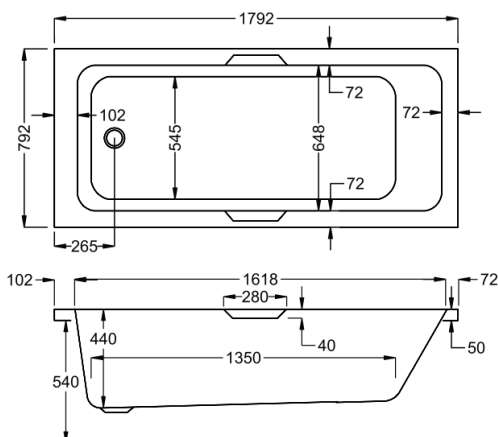

carron⁵

1800 x 800mm H540mm D440mm

285
LITRES

Variant	Product Code	Price
Bathtub	Q4-02396	£673
Front Panel	Q4-02322	£184
End Panel	Q4-02291	£122

carronite™

1800 x 800mm H540mm D440mm

285
LITRES

Variant	Product Code	Price
Bathtub	Q4-02397	£958
Front Panel	Q4-02323	£244
End Panel	Q4-02277	£162
C-Lenda Whirlpool System 1	Q4-02900	£1,592

1700