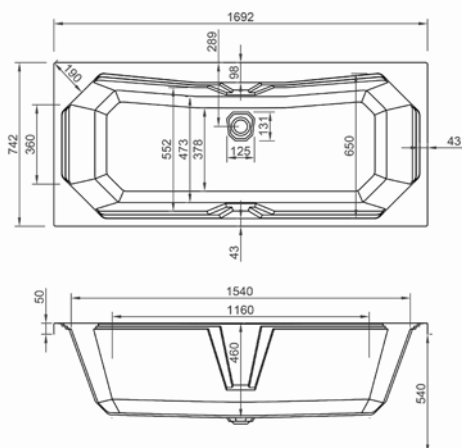

carronite™

1700 x 750mm H540mm D430mm

210
LITRES

Variant	Product Code	Price
Bathtub	Q4-02536	£1,296
Front Panel	Q4-02543	£256
L-Shaped Panel	Q4-02545	£432

Comes with Waste

1800