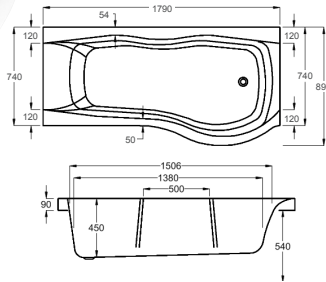

carronite™

1800 x 750-900mm LH H540mm D450mm

265
LITRES

Variant	Product Code	Price
Bathtub	Q4-02473	£1,945
Front Panel	Q4-02515	£449
End Panel	Q4-02383	£196
Shower Screen	Q4-02350	£371
C-Lenda Whirlpool System 1	Q4-02900	£1,592

1800