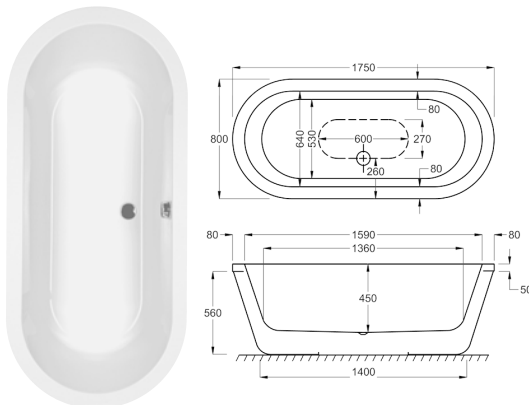

Comes with Waste

1750

carronite™ Halcyon Oval
1750 x 800mm Black H560mm D450mm

270
LITRES

Variant	Product Code	Price
Bathtub	Q4-02104	£2,131

Comes with Waste

1750

carronite™ Halcyon Oval
1750 x 800mm Red H560mm D450mm