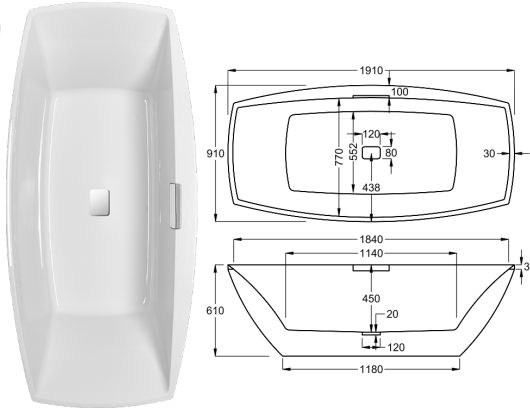

CELSIUS RANGE

carron

1900

carronite™ Celsius Freestanding
1900 x 900mm White H610mm D450mm