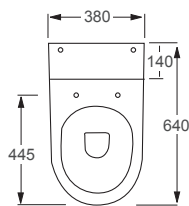

RAK

Des

Q4-12343	Flush Fit WC Pan	£429
Q4-12307	Top Flush Cistern	£209
Q4-12342	Soft Close Seat	£127

Technical Information

- Soft closing seat.
- Quick release seat.
- Water inlet right or left.
- Rimless WC.
- 6/3 litre cistern.