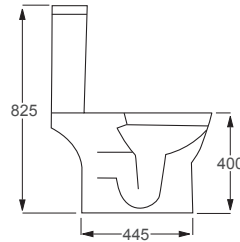

RAK

Summit

Q4-12212	Std. WC Pan	£303
Q4-12213	Top Flush 3/6ltr Cistern	£160
Q4-12137	Soft Close Seat	£120

Technical Information

- Soft closing seat.
- Quick release seat.
- Water inlet right or left.
- 6/3 litre cistern