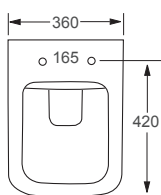

Technical Information 

- Soft closing seat.
- Quick release seat.
- Water inlet right or left.

BACK TO WALL TOILETS

From **£245**

Outline toilet with slim soft close seat shown.

NEW

Outline

Q4-06400	Back to Wall Pan	£170
Q4-06401	Soft Close Seat	£70
Q4-06419	Slim Soft Close Seat	£75