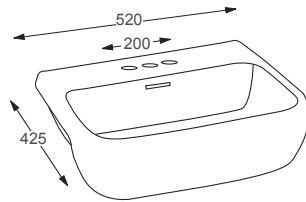

Metropolitan

Q4-12096	520 Semi Recessed Basin 1TH	£259
Q4-23201	Professional Basin Waste	£35

Technical Information

- 520 x 425 x 180
- Minimum furniture depth 275mm.
- Professional basin waste, suitable for basins with and without an overflow, also able to adapt it to be freeflow

RAK