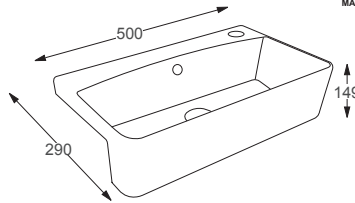

Technical Information

- 560 x 410 x 142
- Minimum furniture depth 300mm.
- Professional basin waste, suitable for basins with and without an overflow, also able to adapt it to be freeflow

NEW

Icon

Q4-06422	Slim Semi Recessed Basin	£159
Q4-23201	Professional Basin Waste	£35

Technical Information

- 500 x 290 x 149
- Minimum furniture depth 220mm.
- Professional basin waste, suitable for basins with and without an overflow, also able to adapt it to be freeflow

RAK

Series 600