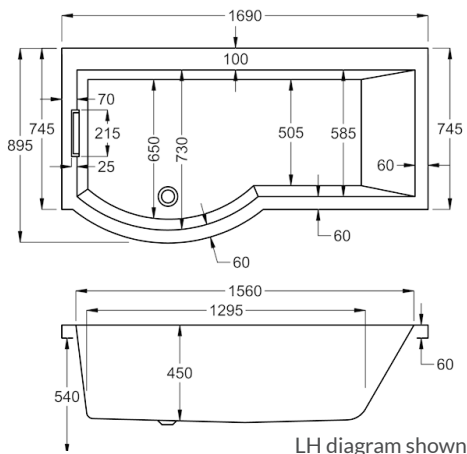

CELSIUS SHOWER BATH

carron

From **£1,646**

Shower Screen
Wrap - around shower screen
Q4-02379 £1,154

RH image

1700

carronite™

1700 x 750-900mm LH H540mm D450mm