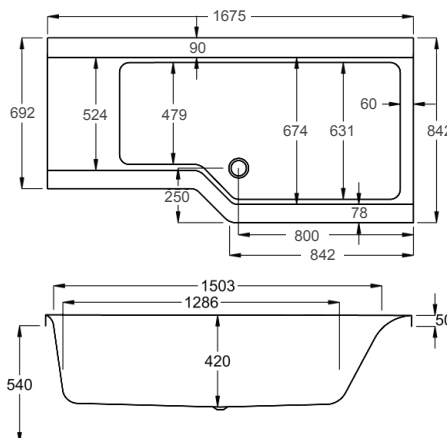

carron5

1675 x 700-850mm LH H540mm D420mm

245
LITRES

Variant	Product Code	Price
Bathtub	Q4-02525	£896
Front Panel	Q4-02529	£304
End Panel	Q4-02312	£144
Shower Screen cw Hinged Return	Q4-02347	£399

carronite™

1675 x 700-850mm LH H540mm D420mm

245
LITRES

Variant	Product Code	Price
Bathtub	Q4-02526	£1,423
Front Panel	Q4-02530	£484
End Panel	Q4-02313	£197
Shower Screen cw Hinged Return	Q4-02347	£399
C-Lenda Whirlpool System 1	Q4-02900	£1,592

1675