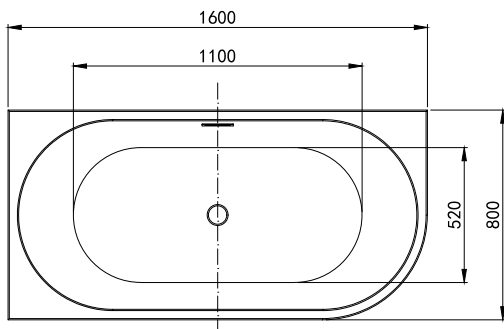

Comes with Chrome Waste

Key features

- 10 Year warranty.
- Leading European Manufacture.
- Premium strength.
- Heat retaining quality acrylic.
- Industry leading design.

1600

1600 x 800mm H000mm D000mm LH