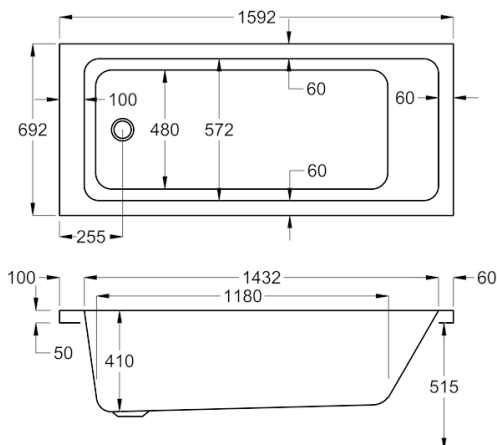

carron5

1600 x 700mm H515mm D410mm

213
LITRES

Variant	Product Code	Price
Bathtub	Q4-02143	£415
Front Panel	Q4-02316	£154
End Panel	Q4-02285	£122

carronite™

1600 x 700mm H515mm D410mm

213
LITRES

Variant	Product Code	Price
Bathtub	Q4-02144	£725
Front Panel	Q4-02317	£223
End Panel	Q4-02271	£162
C-Lenda Whirlpool System 1	Q4-02900	£1,592

1600