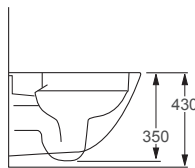

RAK

Sensation

Q4-12300	Wall Hung Rimless Pan	£418
Q4-12305	Soft Close Seat	£127

Technical Information

- Soft closing seat.
- Requires frame system.
- Quick release seat.
- Rimless WC.
- Hidden fixings.