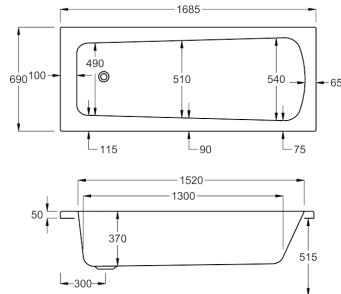

BRITTANIA & BRITTANIA SUPER DEEP

carron

1700