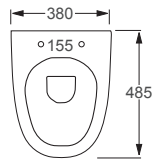

WALL HUNG TOILETS

RAK

Metropolitan

Q4-12090	Wall Hung Pan	£348
Q4-12130	Soft-Close Seat	£120

Technical Information

- Soft closing seat.
- Requires frame system.
- Quick release seat.

RAK

Sensation