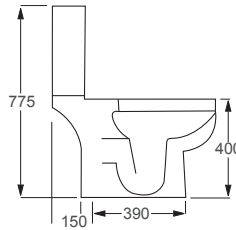

RAK

Series 600

Q4-12200	Std. WC Pan	£197
Q4-12201	Top Flush Cistern	£165
Q4-12156	Soft Close Seat	£109

Technical Information

- Soft closing seat.
- Short projection.
- Water inlet right or left.
- Quick release seat.