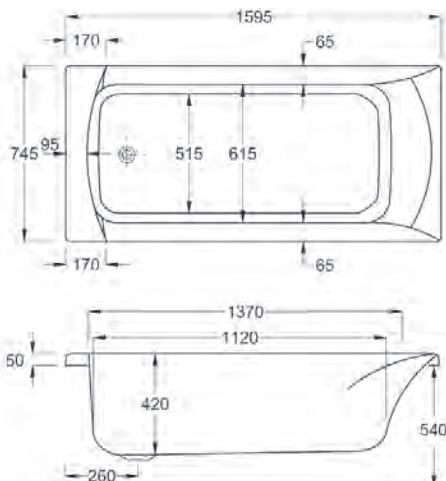

carron⁵

1600 x 750mm H540mm D420mm

175
LITRES

Variant	Product Code	Price
Bathtub	Q4-02442	£668
Front Panel	Q4-02281	£173
End Panel	Q4-02289	£122

carronite™

1600 x 750mm H540mm D420mm

175
LITRES

Variant	Product Code	Price
Bathtub	Q4-02454	£978
Front Panel	Q4-02267	£234
End Panel	Q4-02275	£162
C-Lenda Whirlpool System 1	Q4-02900	£1,592

Trade account holder? Check stock levels and order via our app or call 0845 500 4010