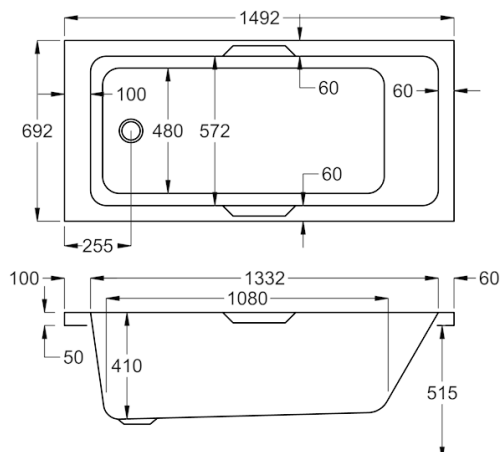

carron⁵

1500 x 700mm H515mm D410mm

198
LITRES

Variant	Product Code	Price
Bathtub	Q4-02165	£484
Front Panel	Q4-02315	£154
End Panel	Q4-02285	£122

carronite™

1500 x 700mm H515mm D410mm

198
LITRES

Variant	Product Code	Price
Bathtub	Q4-02166	£775
Front Panel	Q4-02314	£223
End Panel	Q4-02271	£162
C-Lenda Whirlpool System 1	Q4-02900	£1,592

Trade account holder? Check stock levels and order via our app or call 0845 500 4010