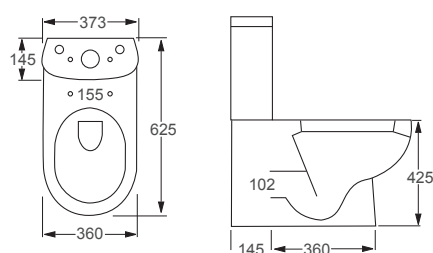

RAK

Kala

Q4-12161	Flush Fit WC Pan	£206
Q4-12159	Top Flush 6/3ltr Cistern	£120
Q4-12170	Soft Close Seat	£109

Technical Information

- Soft closing seat.
- Short projection.