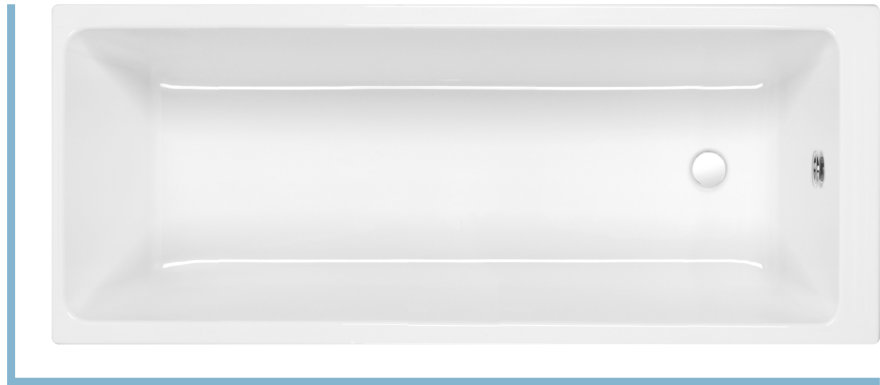

PANELS & HEADRESTS

carron

Carronite L-Shaped Panels

Description	Ref	Price
1500 x 700 x 430	Q4-02499	£439
1600 x 700 x 430	Q4-02500	£439
1700 x 700 x 430	Q4-02501	£439
1500 x 700 x 515	Q4-02502	£439
1600 x 700 x 515	Q4-02503	£439
1600 x 800 x 540	Q4-02567	£439
1650 x 700 x 515	Q4-02531	£439
1675 x 700 x 515	Q4-02568	£439
1700 x 700 x 515	Q4-02299	£439
1700 x 725 x 540	Q4-02570	£439
1700 x 700 x 540	Q4-02569	£439
1700 x 750 x 540	Q4-02300	£439
1700 x 800 x 540	Q4-02489	£439
1800 x 800 x 540	Q4-02301	£439

Carron 5 Front Panels

Description	Ref	Price
W1400 x H515	Q4-02280	£154
W1500 x H430	Q4-02252	£154
W1500 x H515	Q4-02315	£154
W1600 x H430	Q4-02254	£154
W1600 x H515	Q4-02316	£154
W1600 x H540	Q4-02281	£173
W1650 x H515	Q4-02282	£154
W1675 x H515	Q4-02283	£154
W1700 x H430	Q4-02256	£154
W1700 x H515	Q4-02320	£154
W1700 x H540	Q4-02318	£173
W1800 x H540	Q4-02322	£184
W1900 x H570	Q4-02284	£184

Carron 5 End Panels

Description	Ref	Price
W700 x H430	Q4-02258	£122
W700 x H515	Q4-02285	£122
W700 x H540	Q4-02286	£122
W750 x H515	Q4-02288	£122
W750 x H540	Q4-02289	£122
W800 x H515	Q4-02290	£122
W800 x H540	Q4-02291	£122
W900 x H540	Q4-02293	£136
W900 x H570	Q4-02294	£136

Carronite Front Panels

Description	Ref	Price
W1400 x H515	Q4-02266	£223
W1500 x H430	Q4-02253	£223
W1500 x H515	Q4-02314	£223
W1600 x H430	Q4-02255	£223
W1600 x H515	Q4-02317	£223
W1600 x H540	Q4-02267	£234
W1650 x H515	Q4-02268	£223
W1675 x H515	Q4-02269	£223
W1700 x H430	Q4-02257	£223
W1700 x H515	Q4-02321	£223
W1700 x H540	Q4-02319	£234
W1800 x H540	Q4-02323	£244
W1900 x H570	Q4-02270	£244

Carronite End Panels

Description	Ref	Price
W700 x H430	Q4-02259	£162
W700 x H515	Q4-02271	£162
W700 x H540	Q4-02272	£162
W750 x H515	Q4-02274	£162
W750 x H540	Q4-02275	£162
W800 x H515	Q4-02276	£162
W800 x H540	Q4-02277	£162
W900 x H540	Q4-02278	£178
W900 x H570	Q4-02279	£178