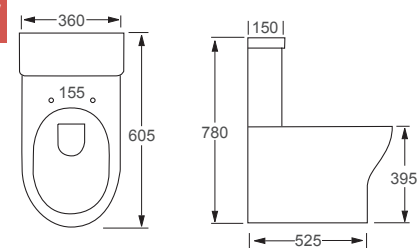

Q4-06404	Flush Fit WC Pan	£228
Q4-06403	Top Flush Cistern	£94
Q4-06401	Soft Close Seat	£70

Technical Information

- Soft closing seat.
- Quick release seat.

Icon

Q4-06411	Flush Fit WC Pan	£240
Q4-06409	Top Flush Cistern	£99
Q4-06407	Soft Close Seat	£70
Q4-06410	Slim Soft Close Seat	£80