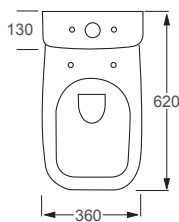

RAK

Origin 62

Q4-12435	Pan & Cistern	£275
Q4-12226	Soft Close Seat	£81

Technical Information

- Soft closing seat.
- Quick release seat.
- Water inlet right or left.
- Short projection.
- 6/3 litre cistern