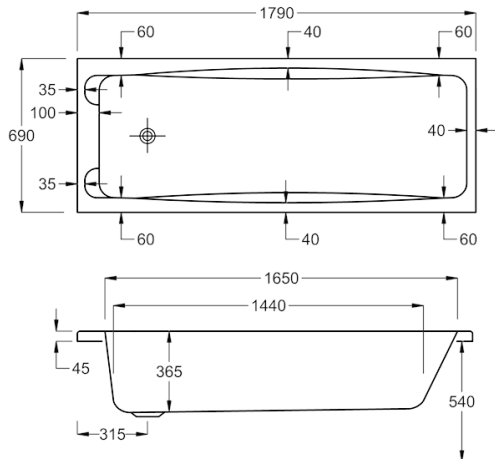

carronite[™]

1700 x 700mm H515mm D365mm

155
LITRES

Variant	Product Code	Price
Bathtub	Q4-02222	£709
Front Panel	Q4-02321	£223
End Panel	Q4-02271	£162

1800

carron⁵

1800 x 700mm H540mm D365mm

185
LITRES