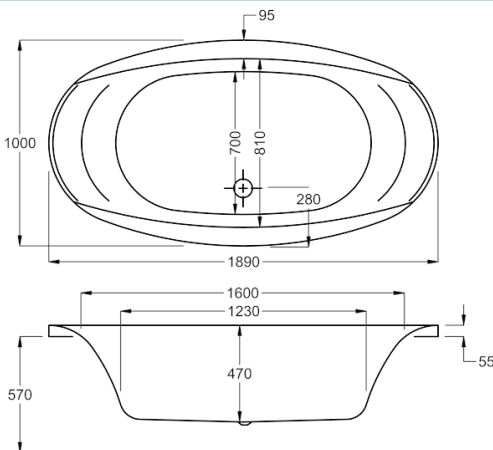

carronite™ Celsius Oval
1900 x 1000mm H570mm D470mm

320
LITRES

Variant	Product Code	Price
Bathtub	Q4-02494	£2,052
Oval D Panel to Semi Recess	Q4-02497	£733
C-Lenda Whirlpool System 1	Q4-02900	£1,592

2000