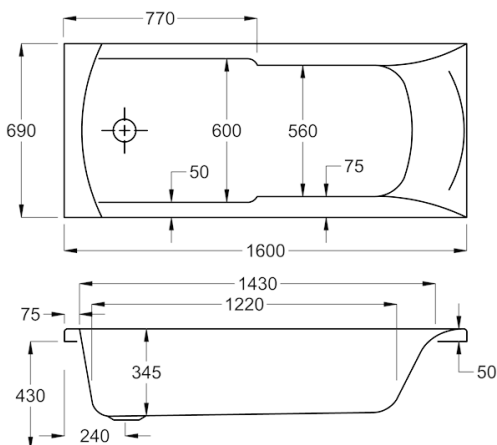

carron5

1600 x 700mm H430mm D345mm

138
LITRES

Variant	Product Code	Price
Bathtub	Q4-02033	£415
Front Panel	Q4-02254	£154
End Panel	Q4-02258	£122
CARRONITE L Shape Panel	Q4-02500	£439

carronite™

1600 x 700mm H430mm D345mm

138
LITRES

Variant	Product Code	Price
Bathtub	Q4-02034	£722
Front Panel	Q4-02255	£223
End Panel	Q4-02259	£162
CARRONITE L Shape Panel	Q4-02500	£439

1650