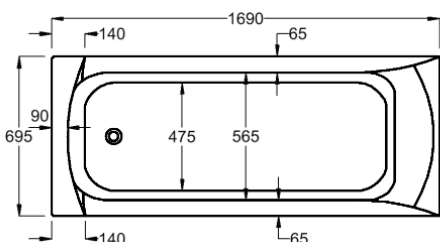

carron5

1700 x 700mm H515mm D410mm

172
LITRES

Variant	Product Code	Price
Bathtub	Q4-02067	£502
Front Panel	Q4-02320	£154
End Panel	Q4-02285	£122

carronite™

1700 x 700mm H515mm D410mm

172
LITRES

Variant	Product Code	Price
Bathtub	Q4-02068	£827
Front Panel	Q4-02321	£223
End Panel	Q4-02271	£162
C-Lenda Whirlpool System 1	Q4-02900	£1,592