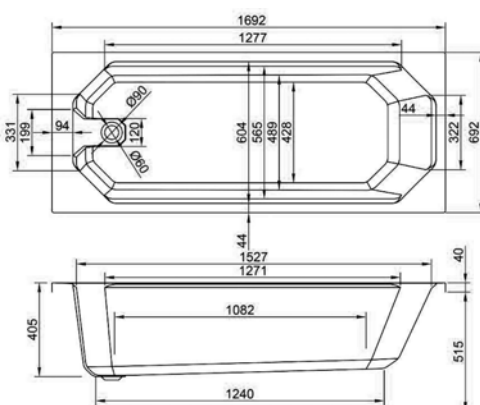

carron⁵

1650 x 700mm H515mm D405mm

200
LITRES

Variant	Product Code	Price
Bathtub	Q4-02557	£481
Front Panel	Q4-02282	£154
End Panel	Q4-02285	£122

carronite™

1650 x 700mm H515mm D405mm

200
LITRES

Variant	Product Code	Price
Bathtub	Q4-02558	£821
Front Panel	Q4-02268	£223
End Panel	Q4-02271	£162

1700

carron⁵

1700 x 700mm H515mm D405mm

209
LITRES

Variant	Product Code	Price
Bathtub	Q4-02559	£481
Front Panel	Q4-02320	£154
End Panel	Q4-02285	£122

carronite™

1700 x 700mm H515mm D405mm

209
LITRES

Variant	Product Code	Price
Bathtub	Q4-02560	£821
Front Panel	Q4-02321	£223
End Panel	Q4-02271	£162