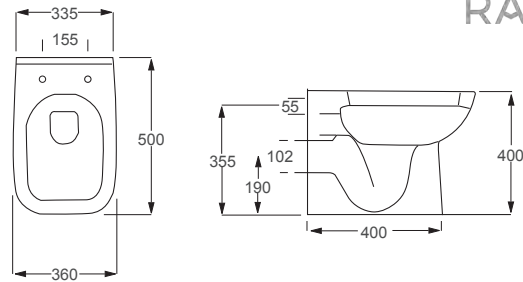

RAK

Origin 62

Q4-12220	Back to Wall Pan	£172
Q4-12226	Soft Close Seat	£81
Q4-12239	Deluxe Soft Close Seat	£109
Q4-19133	6/3 Ltr Concealed Cistern	£96

Technical Information

- Soft closing seat.
- Quick release seat.
- Short projection.