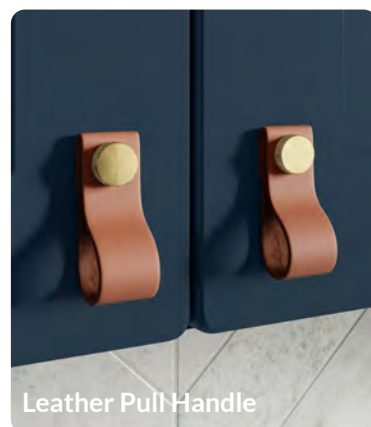

Black

Carbon Grey

ZANETI® FITTED FURNITURE

Handles

Brushed Brass Hex Bar Handle

Brushed Brass Regent Handle

Leather Pull Handle

ZANETTI® SELECT