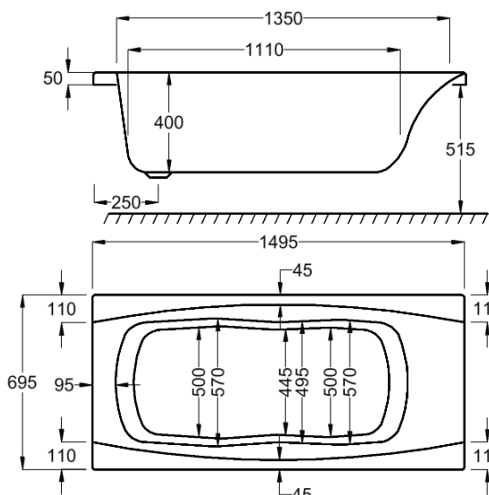

carron⁵

1400 x 700mm H515mm D400mm

135
LITRES

Variant	Product Code	Price
Bathtub	Q4-02455	£408
Front Panel	Q4-02280	£154
End Panel	Q4-02285	£122

carronite™

1400 x 700mm H515mm D400mm

135
LITRES

Variant	Product Code	Price
Bathtub	Q4-02456	£698
Front Panel	Q4-02266	£223
End Panel	Q4-02271	£162
C-Lenda Whirlpool System 1	Q4-02900	£1,592

1500