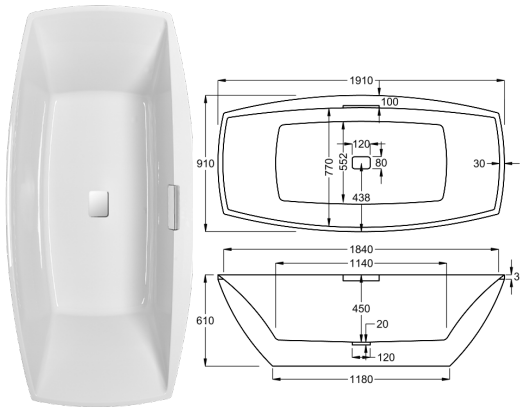

330
LITRES

Variant	Product Code	Price
Bathtub	Q4-02492	£2,591

1900

carronite™ Celsius Freestanding
1900 x 900mm Granite H610mm D450mm

330
LITRES

Variant	Product Code	Price
Bathtub	Q4-02493	£3,925

1900