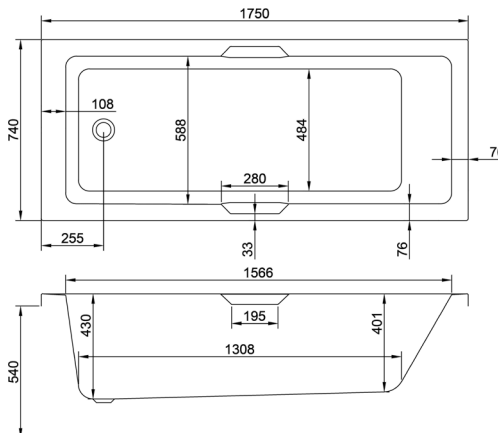

carron⁵

1750 x 750mm H540mm D430mm

247
LITRES

Variant	Product Code	Price
Bathtub	Q4-02595	£656
Front Panel	Q4-02601	£173
End Panel	Q4-02289	£122

carronite™

1750 x 750mm H540mm D430mm

247
LITRES

Variant	Product Code	Price
Bathtub	Q4-02596	£926
Front Panel	Q4-02602	£234
End Panel	Q4-02275	£162
C-Lenda Whirlpool System 1	Q4-02900	£1,592

1800