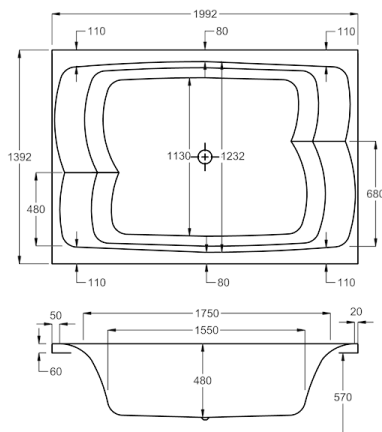

carronite™ Celsius Duo
2000 x 1400mm H570mm D480mm

560
LITRES

Variant	Product Code	Price
Bathtub	Q4-02411	£3,962