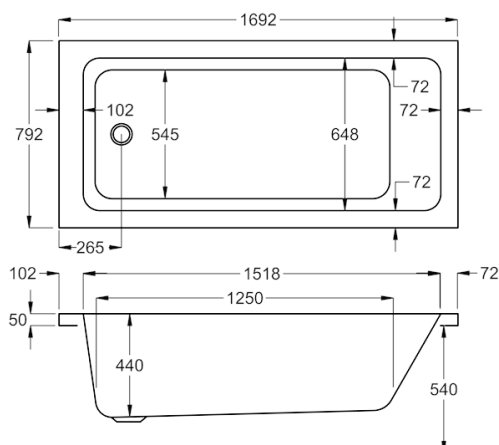

carron⁵

1700 x 800mm H540mm D440mm

267
LITRES

Variant	Product Code	Price
Bathtub	Q4-02149	£576
Front Panel	Q4-02318	£173
End Panel	Q4-02291	£122

carronite™

1700 x 800mm H540mm D440mm

267
LITRES

Variant	Product Code	Price
Bathtub	Q4-02150	£856
Front Panel	Q4-02319	£234
End Panel	Q4-02277	£162
C-Lenda Whirlpool System 1	Q4-02900	£1,592

We recommend

The Zaneti Aspect, Wall Hung Basin Unit see from **page 58**.

See our full range of **Zaneti** from **page 06**.