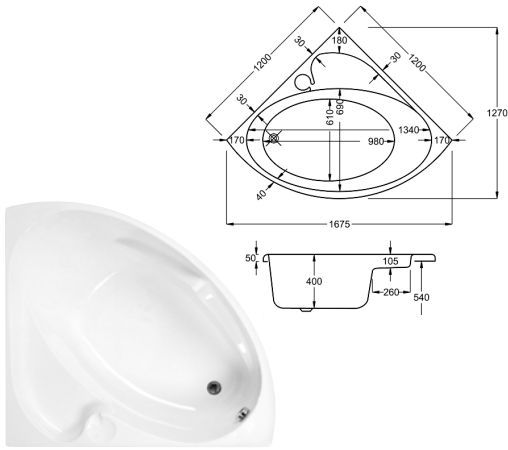

1200

carron5 Oriole

1200 x 1200mm H540mm D400mm

190
LITRES

Variant	Product Code	Price
Bathtub	Q4-02242	£1,027
Corner Panel	Q4-02260	£244

carronite™

1200 x 1200mm H540mm D400mm

190
LITRES

Variant	Product Code	Price
Bathtub	Q4-02243	£1,252
Corner Panel	Q4-02261	£460

1500