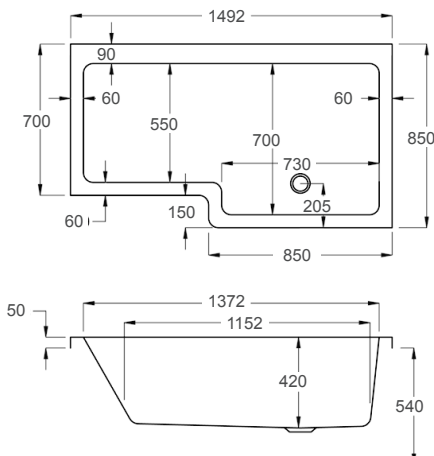

carron⁵

1500 x 700-850mm RH H540mm D420mm

229 LITRES

Variant	Product Code	Price
Bathtub	Q4-02175	£642
Front Panel	Q4-02324	£230
End Panel	Q4-02312	£144
Chrome Shower Screen cw Hinged Return	Q4-02347	£399

carronite™

1500 x 700-850mm RH H540mm D420mm

229 LITRES

Variant	Product Code	Price
Bathtub	Q4-02176	£923
Front Panel	Q4-02325	£499
End Panel	Q4-02313	£197
Chrome Shower Screen cw Hinged Return	Q4-02347	£399

Trade account holder? Check stock levels and order via our app or call 0845 500 4010