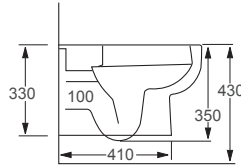

Series 600

Q4-12215	Wall Hung Rimless Pan	£275
Q4-12156	Soft Close Seat	£109

Technical Information

- Soft closing seat.
- Requires frame system.
- Rimless WC.
- Quick release seat.

RAK