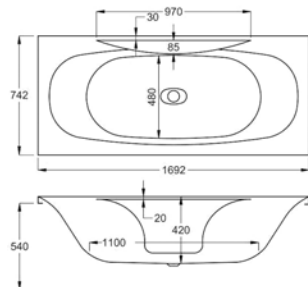

EQUITY DE & MISTRAL DE

carron

1700

carron 5 Equity DE

1700 x 750mm H540mm D420mm

204
LITRES

Variant	Product Code	Price
Bathtub	Q4-02359	£812
Front Panel	Q4-02318	£173
End Panel	Q4-02289	£122

carronite™