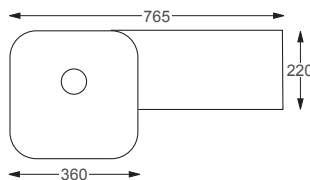

Petite Square

Q4-12357	RH Basin & LH Ledge	£329
Q4-12358	LH Basin & RH Ledge	£329

Technical Information

- 765 x 360
- 1 Tap hole.
- Wall hung only.

RAK