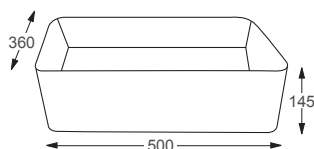

Moon Square

Q4-12271	500 Sit on Basin	£263
Q4-23201	Professional Basin Waste	£35

Technical Information

- 500 x 360 x 145
- Sit on basin only.
- Professional basin waste, suitable for basins with and without an overflow, also able to adapt it to be freeflow

RAK