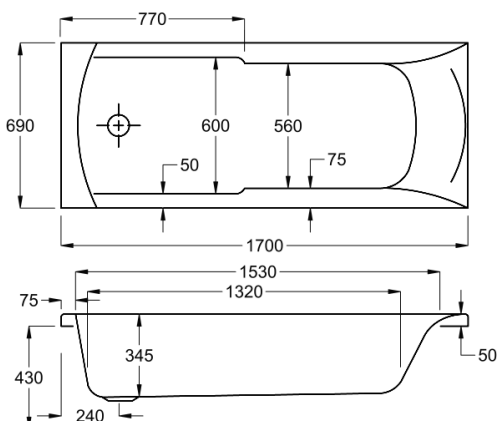

carron5

1700 x 700mm H430mm D345mm

145
LITRES

Variant	Product Code	Price
Bathtub	Q4-02037	£415
Front Panel	Q4-02256	£154
End Panel	Q4-02258	£122
CARRONITE L Shape Panel	Q4-02501	£439

carronite™

1700 x 700mm H430mm D345mm

145
LITRES

Variant	Product Code	Price
Bathtub	Q4-02038	£722
Front Panel	Q4-02257	£223
End Panel	Q4-02259	£162
CARRONITE L Shape Panel	Q4-02501	£439