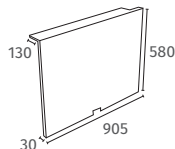

Ready to Tile End Bath Panel with Lip 905mm

905 x 580 x 30mm
Easy to cut to size
Pre-formed panels with adjustable legs

Q4-23123	End Panel 905 with Lip - Left Hand	£137
Q4-23124	End Panel 905 with Lip - Right Hand	£137