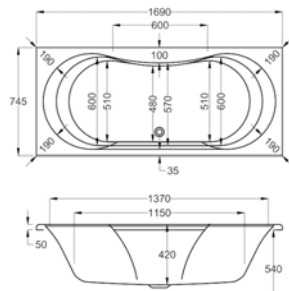

carron⁵ Arc DE

1700 x 750mm H540mm D420mm

190
LITRES

Variant	Product Code	Price
Bath tub	Q4-02017	£508
Front Panel	Q4-02318	£173
End Panel	Q4-02289	£122

carronite™

1700 x 750mm H540mm D420mm

190
LITRES

Variant	Product Code	Price
Bath tub	Q4-02018	£800
Front Panel	Q4-02319	£234
End Panel	Q4-02275	£162
C-Lenda Whirlpool System 1	Q4-02900	£1,592

1800