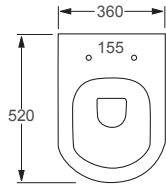

RAK

Compact High

Q4-12149	Back to Wall Pan	£254
Q4-12154	Soft Close Seat	£120
Q4-19133	6/3 Ltr Concealed Cistern	£96

Technical Information

- Soft closing seat.
- Rimless WC.
- Quick release seat.
- Tall WC.