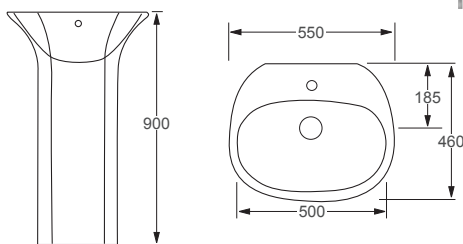

RAK

Sensation

Q4-12348 Freestanding Basin **£824**

Technical Information

- 550 x 460 x 900
- 1 Tap hole.
- Freestanding Basin.