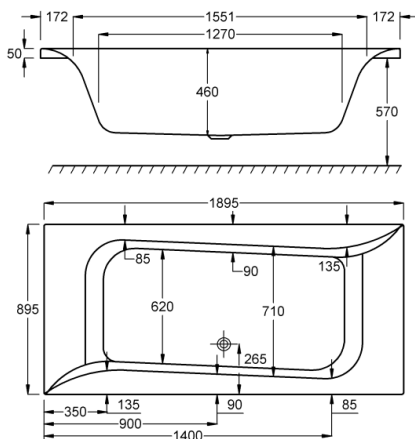

carron 5 Echelon DE

1800 x 800mm H540mm D440mm

230
LITRES

Variant	Product Code	Price
Bathtub	Q4-02081	£1,367
Front Panel	Q4-02322	£184
End Panel	Q4-02291	£122
Manual Valve Single Lever	Q4-43054	£174

Bath Comes with Filler & Waste

carronite™

1800 x 800mm H540mm D440mm

230
LITRES

Variant	Product Code	Price
Bathtub	Q4-02082	£1,780
Front Panel	Q4-02323	£244
End Panel	Q4-02277	£162
Manual Valve Single Lever	Q4-43054	£174

Bath Comes with Filler & Waste

1900