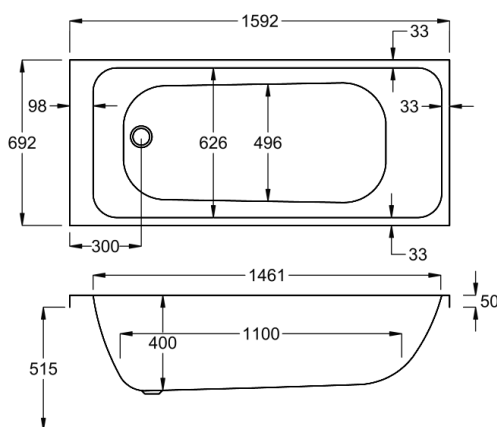

carron5

1600 x 700mm H515mm D400mm

204
LITRES

Variant	Product Code	Price
Bathtub	Q4-02420	£481
Front Panel	Q4-02316	£154
End Panel	Q4-02285	£122
CARRONITE L Shape Panel	Q4-02503	£439

carronite™

1600 x 700mm H515mm D400mm

204
LITRES

Variant	Product Code	Price
Bathtub	Q4-02421	£821
Front Panel	Q4-02317	£223
End Panel	Q4-02271	£162
CARRONITE L Shape Panel	Q4-02503	£439

1700