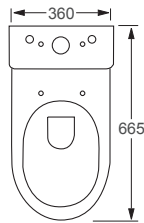

RAK

Moon

Q4-12227	Flush Fit WC Pan	£392
Q4-12231	Top Flush 3/6ltr Cistern	£209
Q4-12236	Soft Close Seat	£164

Technical Information

- Soft closing seat.
- Quick release seat.
- Water inlet right or left.