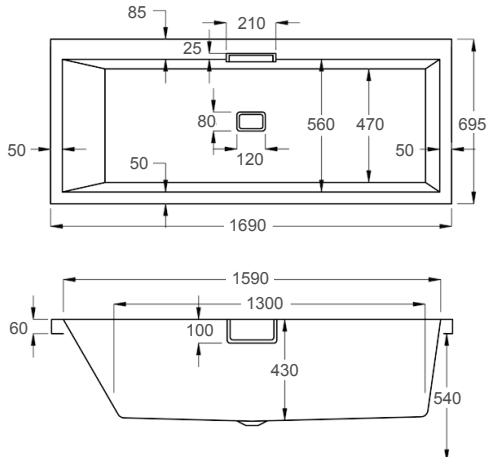

1700

carronite™

1700 x 700mm LH H540mm D430mm

265
LITRES

Variant	Product Code	Price
Bathtub	Q4-02406	£1,121
Front Panel	Q4-02319	£234
End Panel	Q4-02272	£162
L-Shaped Panel	Q4-02569	£439
C-Lenda Whirlpool System 1	Q4-02900	£1,592

1700

carronite™

1700 x 700mm RH H540mm D430mm

265
LITRES

Variant	Product Code	Price
Bathtub	Q4-02407	£1,121
Front Panel	Q4-02319	£234
End Panel	Q4-02272	£162
L-Shaped Panel	Q4-02569	£439
C-Lenda Whirlpool System 1	Q4-02900	£1,592

1700

carronite™

1700 x 750mm LH H540mm D450mm

275
LITRES

Variant	Product Code	Price
Bathtub	Q4-02408	£1,324
Front Panel	Q4-02319	£234
End Panel	Q4-02275	£162
L-Shaped Panel	Q4-02300	£439
C-Lenda Whirlpool System 1	Q4-02900	£1,592

1700

carronite™

1700 x 750mm RH H540mm D450mm

275
LITRES

Variant	Product Code	Price
Bathtub	Q4-02409	£1,324
Front Panel	Q4-02319	£234
End Panel	Q4-02275	£162
L-Shaped Panel	Q4-02300	£439
C-Lenda Whirlpool System 1	Q4-02900	£1,592