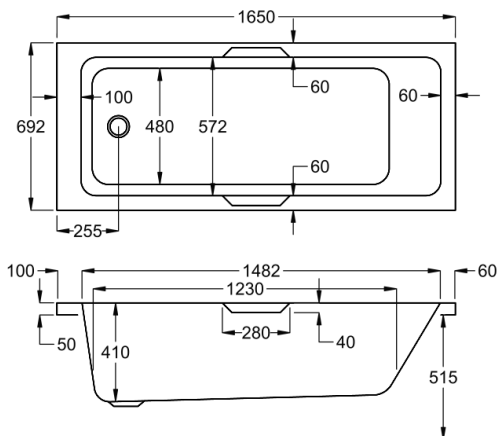

carron5

1650 x 700mm H515mm D410mm

216
LITRES

Variant	Product Code	Price
Bathtub	Q4-02523	£484
Front Panel	Q4-02282	£154
End Panel	Q4-02285	£122

carronite™

1650 x 700mm H515mm D410mm

216
LITRES

Variant	Product Code	Price
Bathtub	Q4-02524	£775
Front Panel	Q4-02268	£223
End Panel	Q4-02271	£162
C-Lenda Whirlpool System 1	Q4-02900	£1,592

1700