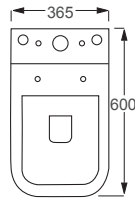

RAK

Series 600

Q4-12200	Std. WC Pan	£197
Q4-12201	Top Flush Cistern	£165
Q4-12156	Soft Close Seat	£109

Technical Information

- Soft closing seat.
- Short projection.
- Water inlet right or left.
- Quick release seat.