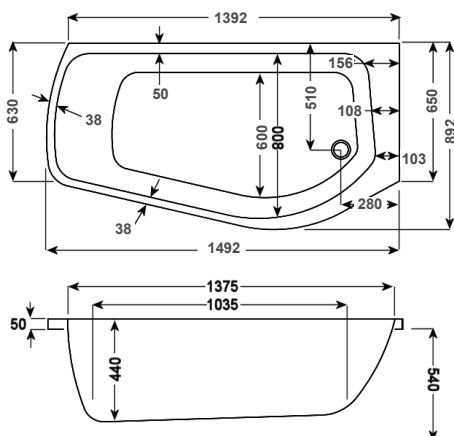

carron⁵

1500 x 900mm RH H540mm D440mm

241
LITRES

Variant	Product Code	Price
Bath tub	Q4-02468	£954
Curved Panel	Q4-02513	£330
Shower Screen	Q4-02380	£377

carronite™

1500 x 900mm RH H540mm D440mm

241
LITRES

Variant	Product Code	Price
Bath tub	Q4-02470	£1,423
Curved Panel	N/A	
Shower Screen	Q4-02380	£377

Trade account holder? Check stock levels and order via our app or call 0845 500 4010