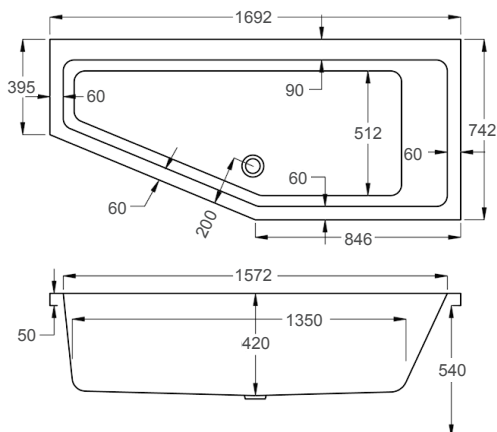

carron⁵

1700 x 750mm LH H540mm D420mm

211
LITRES

Variant	Product Code	Price
Bathtub	Q4-02179	£600
Front Panel	Q4-02328	£228
End Panel	Q4-02330	£104

carronite™

1700 x 750mm LH H540mm D420mm

211
LITRES

Variant	Product Code	Price
Bathtub	Q4-02177	£884
Front Panel	Q4-02329	£438
End Panel	Q4-02331	£145
C-Lenda Whirlpool System 1	Q4-02900	£1,592

1700