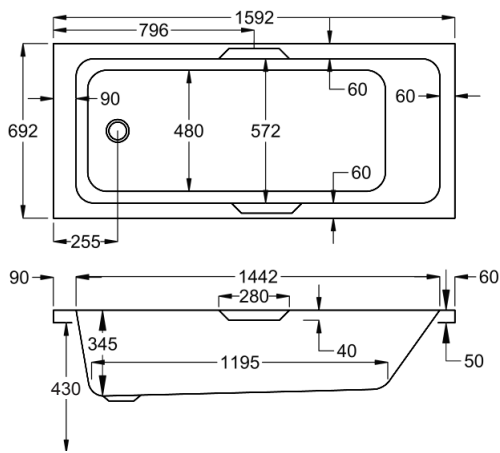

carron5

1600 x 700mm H430mm D345mm

165
LITRES

Variant	Product Code	Price
Bathtub	Q4-02449	£484
Front Panel	Q4-02254	£154
End Panel	Q4-02258	£122
CARRONITE L Shape Panel	Q4-02500	£439

carronite™

1600 x 700mm H430mm D345mm

165
LITRES

Variant	Product Code	Price
Bathtub	Q4-02450	£775
Front Panel	Q4-02255	£223
End Panel	Q4-02259	£162
CARRONITE L Shape Panel	Q4-02500	£439

1700