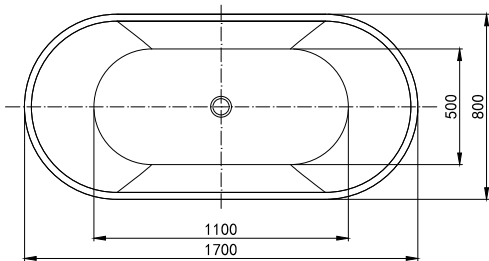

331 BATHS

1700

1700 x 800mm H704mm D460mm Black