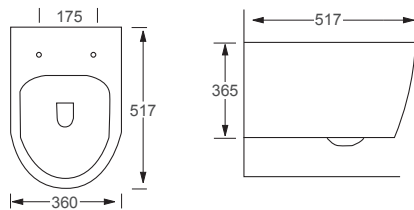

Signature

Q4-06416	Wall Hung Rimless WC	£255
Q4-06415	Soft Close Seat	£75

Technical Information

- Soft closing seat.
- Requires frame system.
- Rimless WC.

Trade account holder? Check stock levels and order via our app or call 0845 500 4010