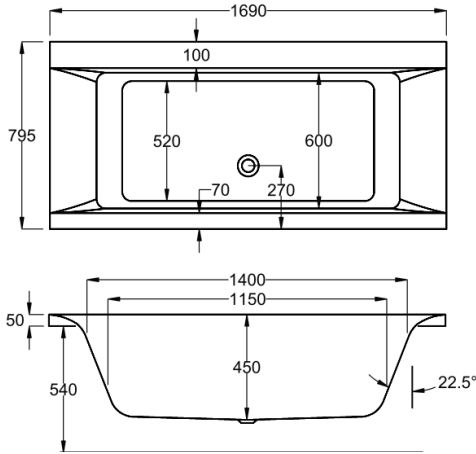

1700

carron5

1700 x 800mm H540mm D450mm

220 LITRES

Variant	Product Code	Price
Bathtub	Q4-02094	£736
Front Panel	Q4-02318	£173
End Panel	Q4-02291	£122

carronite™

1700 x 800mm H540mm D450mm

220 LITRES

Variant	Product Code	Price
Bathtub	Q4-02095	£1,198
Front Panel	Q4-02319	£234
End Panel	Q4-02277	£162
C-Lenda Whirlpool System 1	Q4-02900	£1,592

1800

carron5

1800 x 800mm H540mm D450mm

230 LITRES

Variant	Product Code	Price
Bathtub	Q4-02096	£932
Front Panel	Q4-02322	£184
End Panel	Q4-02291	£122

carronite™

1800 x 800mm H540mm D450mm

230 LITRES

Variant	Product Code	Price
Bathtub	Q4-02097	£1,493
Front Panel	Q4-02323	£244
End Panel	Q4-02277	£162
C-Lenda Whirlpool System 1	Q4-02900	£1,592

1800

carron5

1800 x 900mm H540mm D450mm

290 LITRES

Variant	Product Code	Price
Bathtub	Q4-02098	£1,013
Front Panel	Q4-02322	£184
End Panel	Q4-02293	£136

carronite™

1800 x 900mm H540mm D450mm

290 LITRES

Variant	Product Code	Price
Bathtub	Q4-02099	£1,573
Front Panel	Q4-02323	£244
End Panel	Q4-02278	£178
C-Lenda Whirlpool System 1	Q4-02900	£1,592

We recommend

The Zaneti Series, Wall Hung Basin Unit see from [page 22](#).

See our full range of **Zaneti** from [page 06](#).

Key features

- Made in the UK.
- Superb heat retention.
- Premium strength.
- Industry leading design.
- Economical.

99% completed deliveries - We're reliably reliable