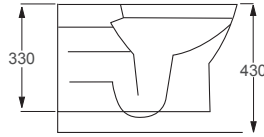

RAK

Summit

Q4-12332	Wall Hung Rimless Pan	£352
Q4-12137	Soft Close Seat	£120

Technical Information

- Soft closing seat.
- Requires frame system.
- Rimless WC.

RAK