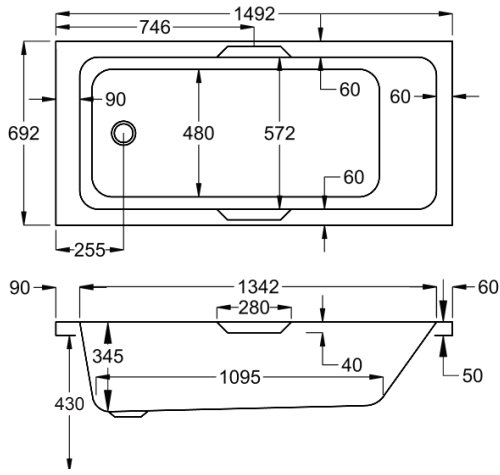

Trade account holder? Check stock levels and order via our app or call 0845 500 4010

1500

carron5

1500 x 700mm H430mm D345mm

152
LITRES

Variant	Product Code	Price
Bathtub	Q4-02447	£484
Front Panel	Q4-02252	£154
End Panel	Q4-02258	£122
CARRONITE L Shape Panel	Q4-02499	£439