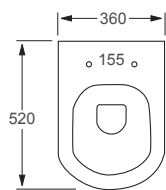

RAK

Resort High

Q4-12293	Back to Wall Rimless Pan	£359
Q4-12287	Slim Soft Close Seat	£120
Q4-12269	Soft Close Seat	£120
Q4-19133	6/3 Ltr Concealed Cistern	£96

Technical Information

- Soft closing seat.
- Rimless WC.
- Quick release seat.
- Tall WC.

RAK

Compact High

Q4-12149	Back to Wall Pan	£254
Q4-12154	Soft Close Seat	£120
Q4-19133	6/3 Ltr Concealed Cistern	£96

Technical Information

- Soft closing seat.
- Rimless WC.
- Quick release seat.
- Tall WC.

RAK

Resort Extra High

Q4-12272	Back to Wall Rimless Pan	£429
Q4-12287	Slim Soft Close Seat	£120
Q4-12269	Soft Close Seat	£120
Q4-19133	6/3 Ltr Concealed Cistern	£96

Technical Information

- Soft closing seat.
- Rimless WC.
- Quick release seat.
- Tall WC.

RAK

Compact Extra High

Q4-12151	Back to Wall Pan	£242
Q4-12154	Soft Close Seat	£120
Q4-19133	6/3 Ltr Concealed Cistern	£96

Technical Information

- Soft closing seat.
- Rimless WC.
- Quick release seat.
- Tall WC.

We recommend

The Zaneti Architect Furniture Range see from **page 114**.

See our full range of **Zaneti** from **page 06**.