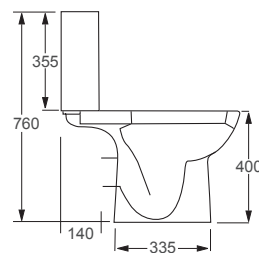

RAK

Origin 62

Q4-12435	Pan & Cistern	£275
Q4-12226	Soft Close Seat	£81

Technical Information

- Soft closing seat.
- Quick release seat.
- Water inlet right or left.
- Short projection.
- 6/3 litre cistern