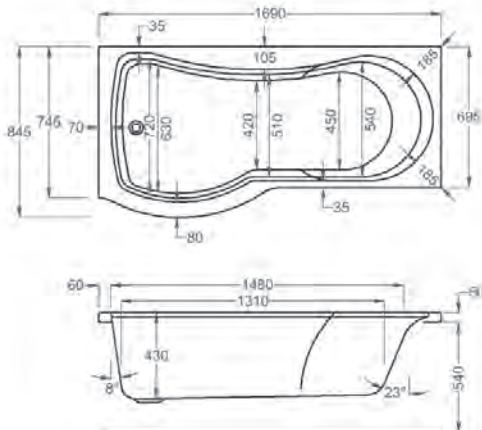

1700

carron⁵

1700 x 700-850mm LH H540mm D430mm

250 LITRES

Variant	Product Code	Price
Bathtub	Q4-02183	£701
Front Panel	Q4-02332	£192
End Panel	Q4-02312	£144
Shower Screen	Q4-02350	£371

carronite™

1700 x 700-850mm LH H540mm D430mm

250 LITRES

Variant	Product Code	Price
Bathtub	Q4-02184	£1,063
Front Panel	Q4-02333	£401
End Panel	Q4-02313	£197
Shower Screen	Q4-02350	£371
C-Lenda Whirlpool System 1	Q4-02900	£1,592

1700