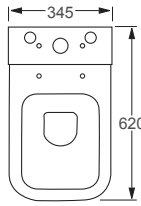

RAK

Metropolitan

Q4-12240	Flush Fit WC Pan	£337
Q4-12211	Top Flush 3/6ltr Cistern	£202
Q4-12130	Soft-Close Seat	£120

Technical Information

- Soft closing seat.
- Quick release seat.
- Water inlet right or left.
- Short projection.