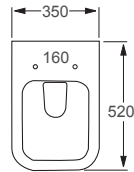

Series 600

Q4-12215	Wall Hung Rimless Pan	£275
Q4-12156	Soft Close Seat	£109

Technical Information

- Soft closing seat.
- Requires frame system.
- Rimless WC.
- Quick release seat.

RAK