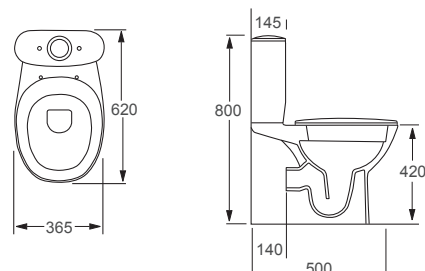

Technical Information

- Soft closing seat.
- Quick release seat.

RAK

Kala

Q4-12161	Flush Fit WC Pan	£206
Q4-12159	Top Flush 6/3ltr Cistern	£120
Q4-12170	Soft Close Seat	£109

Technical Information

- Soft closing seat.
- Short projection.