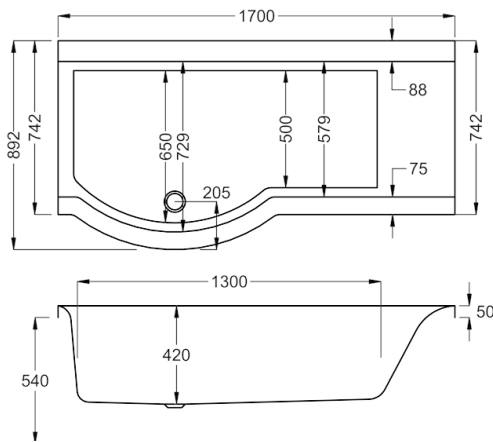

carron5

1700 x 750-900mm LH H540mm D420mm

260
LITRES

Variant	Product Code	Price
Bathtub	Q4-02369	£924
Front Panel	Q4-02375	£304
End Panel	Q4-02385	£144
Shower Screen	Q4-02380	£377

carronite™

1700 x 750-900mm LH H540mm D420mm

260
LITRES

Variant	Product Code	Price
Bathtub	Q4-02370	£1,457
Front Panel	Q4-02376	£484
L-Shaped Panel	Q4-02506	£671
End Panel	Q4-02383	£196
Shower Screen	Q4-02380	£377
C-Lenda Whirlpool System 1	Q4-02900	£1,592

1700