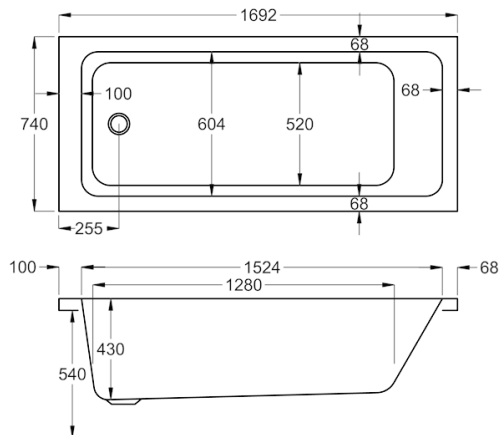

carron⁵

1700 x 750mm H540mm D430mm

240
LITRES

Variant	Product Code	Price
Bathtub	Q4-02147	£517
Front Panel	Q4-02318	£173
End Panel	Q4-02289	£122

carronite™

1700 x 750mm H540mm D430mm

240
LITRES

Variant	Product Code	Price
Bathtub	Q4-02148	£823
Front Panel	Q4-02319	£234
End Panel	Q4-02275	£162
C-Lenda Whirlpool System 1	Q4-02900	£1,592

1700