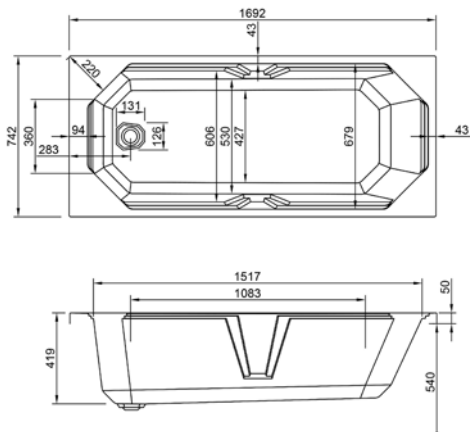

HIGHGATE SE & DE

carron

1700

carronite™

1700 x 750mm H540mm D430mm

216
LITRES

Variant	Product Code	Price
Bathtub	Q4-02535	£1,296
Front Panel	Q4-02543	£256
L-Shaped Panel	Q4-02545	£432

Comes with Waste & Grips

1800