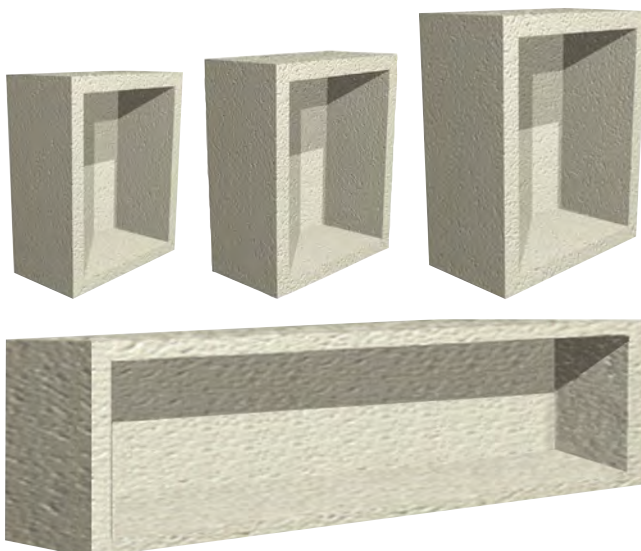

WETROOM NICHES

Key features

- Designed for pre-wall installation.
- Ready to tile niche.
- Fully waterproof.
- Can be cut with a hand saw.
- Easy to install.
- Units can be stacked.

Waterproof Recessed Storage

Q4-23136 350x350x100	£175
Q4-23137 350x350x180	£184
Q4-23138 420x350x100	£192
Q4-23139 420x350x180	£195
Q4-23140 500x800x100	£223
Q4-23141 500x800x180	£242
Q4-23142 600x350x180	£242
Q4-23143 350x1600x180	£345

Next -day delivery - We're reliably fast