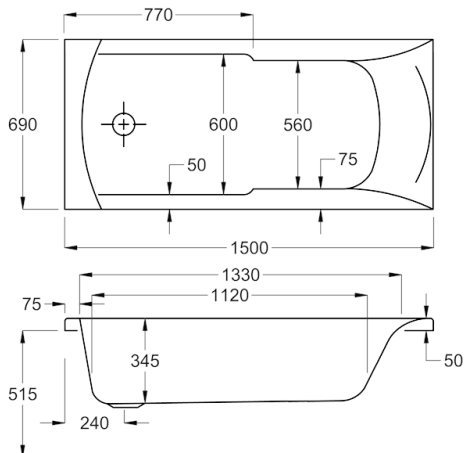

ECO MATRIX SE

carron

1500