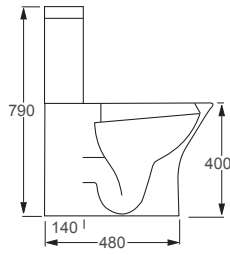

RAK

Resort

Q4-12256	Flush Fit Rimless WC Pan	£254
Q4-12252	Top Flush Cistern	£182
Q4-12287	Slim Soft Close Seat	£120
Q4-12269	Soft Close Seat	£120

Technical Information

- Soft closing seat.
- Quick release seat.
- Water inlet right or left.
- Rimless WC.