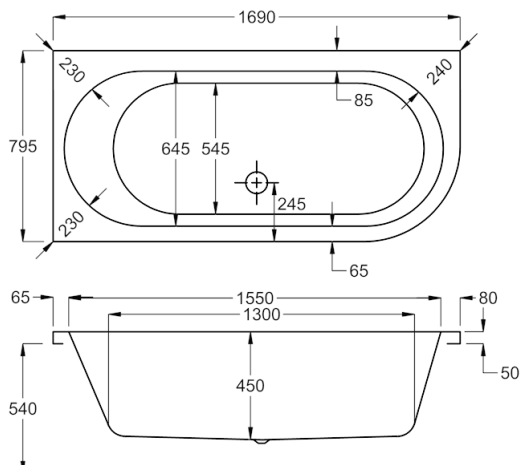

1700

carron⁵

1700 x 800mm RH H540mm D450mm

250 LITRES

Variant	Product Code	Price
Bathtub	Q4-02219	£821
Curved Panel	Q4-02338	£340

carronite™

1700 x 800mm RH H540mm D450mm

250 LITRES