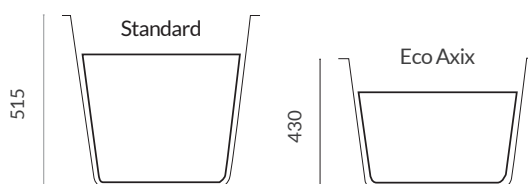

From **£415**

Optional Grips

Optional Chrome Grips
(Pair Factory fitted before delivery)

Q4-02356

£55

Eco Water Capacity

Key features

- Made in the UK.
- Superb heat retention.
- Premium strength.
- Industry leading design.
- L-Panel option available.