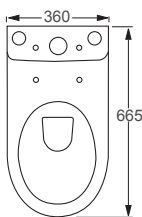

RAK

Resort Closed Back

Q4-12254	Tall Flush Fit Rimless Pan	£452
Q4-12252	Top Flush Cistern	£182
Q4-12288	Slim Soft Close Seat	£120
Q4-12154	Soft Close Seat	£120

Technical Information

- Soft closing seat.
- Quick release seat.
- Water inlet right or left.
- Rimless WC.