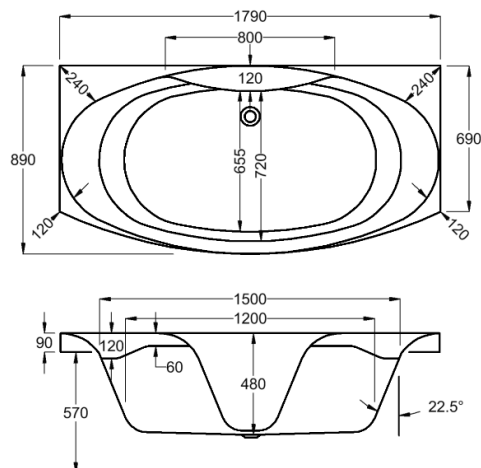

carron 5 Equity DE

1800 x 800mm H540mm D440mm

225
LITRES

Variant	Product Code	Price
Bathtub	Q4-02361	£1,012
Front Panel	Q4-02322	£184
End Panel		£122

carronite™

1800 x 800mm H540mm D440mm

225
LITRES

Variant	Product Code	Price
Bathtub	Q4-02362	£1,481
Front Panel	Q4-02323	£244
End Panel	Q4-02277	£162
C-Lenda Whirlpool System 1	Q4-02900	£1,592

1800

carron 5 Mistral DE

1800 x 700-900mm H570mm D480mm

330
LITRES

Variant	Product Code	Price
Bathtub	Q4-02128	£1,244
Front Panel	Q4-02302	£264
End Panel	Q4-02303	£137

carronite™

1800 x 700-900mm H570mm D480mm

330
LITRES

Variant	Product Code	Price
Bathtub	Q4-02129	£1,835
Front Panel		N/A
End Panel		N/A
C-Lenda Whirlpool System 1	Q4-02900	£1,592