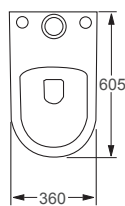

H405 W390 D565

Q4-31013 Bidet - 1 Tap Hole	£392
-----------------------------	------

CLOSED COUPLED TOILETS

Open Back

From **£344**

Icon toilet shown.

TOILETS
214

NEW