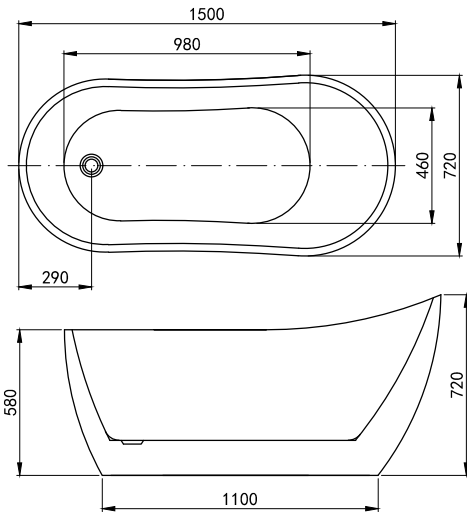

1500 x 700mm H680mm D450mm

220
LITRES

Variant	Product Code	Price
Bathub	Q4-06503	£1,420
Gloss White Waste Kit	Q4-06518	£70
Matt Black Waste Kit	Q4-06517	£70

Comes with Chrome Waste

Key features

- 10 Year warranty.
- Leading European Manufacture.
- Premium strength.
- Heat retaining quality acrylic.
- Industry leading design.