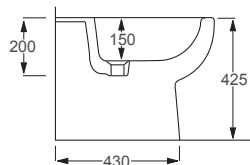

RAK

Kala

Q4-12158 Back to Wall Bidet

£242

Technical Information

- One tap hole.
- Integrated overflow.
- Floor mounted.