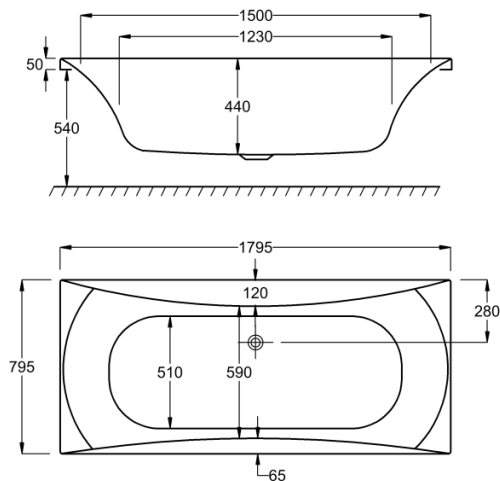

carron5

1700 x 750mm H540mm D425mm

175 LITRES

Variant	Product Code	Price
Bathtub	Q4-02007	£605
Front Panel	Q4-02318	£173
End Panel	Q4-02289	£122

carronite™

1700 x 750mm H540mm D425mm

175 LITRES

Variant	Product Code	Price
Bathtub	Q4-02008	£889
Front Panel	Q4-02319	£234
End Panel	Q4-02275	£162
C-Lenda Whirlpool System 1	Q4-02900	£1,592

1800

carron5

1800 x 800mm H540mm D440mm

220 LITRES

Variant	Product Code	Price
Bathtub	Q4-02009	£806
Front Panel	Q4-02322	£184
End Panel	Q4-02291	£122

carronite™

1800 x 800mm H540mm D440mm

220 LITRES

Variant	Product Code	Price
Bathtub	Q4-02010	£1,187
Front Panel	Q4-02323	£244
End Panel	Q4-02277	£162
C-Lenda Whirlpool System 1	Q4-02900	£1,592

We recommend

The Zaneti Architect, Wall Hung Basin Unit see from [page 114](#).

See our full range of **Zaneti** from [page 06](#).