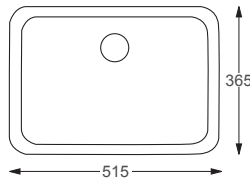

INSET BASINS

RAK

Cleo

Q4-12297	Inset Basin	£210
Q4-23201	Professional Basin Waste	£35

Technical Information

- 515 x 365
- 0 Tap hole.
- Under counter.
- Professional basin waste, suitable for basins with and without an overflow, also able to adapt it to freeflow