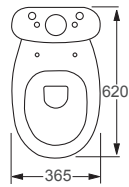

RAK

Morning

Q4-12273	Std WC Pan	£177
Q4-12274	Top Flush Cistern	£120
Q4-12278	Soft Close Seat	£109

Technical Information

- Soft closing seat.
- Rimless WC.
- Water inlet right or left.
- Quick release seat.
- 6/3 litre cistern