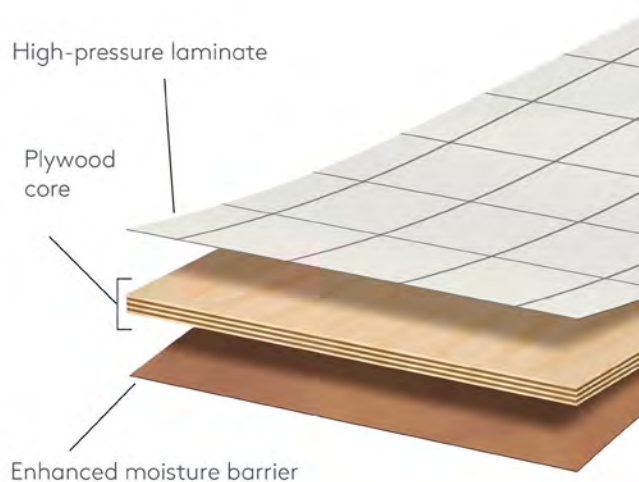

Fibo

Designed and manufactured in Norway. Our waterproof wall panels are designed to make installation easy and efficient. The wall system can be installed 5 time faster than tiles, and panels can be attached to timber frame, tiles or plasterboard.

Fibo wall panels, come with a unique Aqualock 'click-lock' system that provides a 100% waterproof surface when used in conjunction with an approved sealant, making the job quick and easy, the joints virtually invisible.

Our waterproof wall panels have now been verified to be anti-bacterial. All our surfaces have been thoroughly tested at an independent laboratory in accordance with ISO 22196:2011