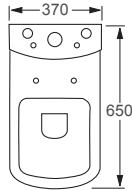

RAK

Summit

Q4-12212	Std. WC Pan	£303
Q4-12213	Top Flush 3/6ltr Cistern	£160
Q4-12137	Soft Close Seat	£120

Technical Information

- Soft closing seat.
- Quick release seat.
- Water inlet right or left.
- 6/3 litre cistern