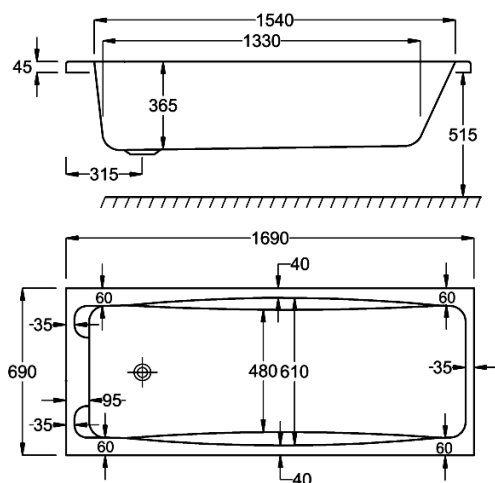

carron⁸

1700 x 700mm H515mm D365mm

155
LITRES

Variant	Product Code	Price
Bathtub	Q4-02223	£490
Front Panel	Q4-02320	£154
End Panel	Q4-02285	£122