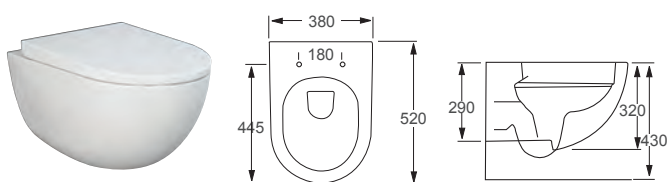

RAK

Des

Q4-12341	Wall Hung Pan	£341
Q4-12342	Soft Close Seat	£127

Technical Information

- Soft closing seat.
- Requires frame system.
- Rimless WC.