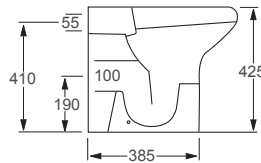

RAK

Compact High

Q4-12149	Back to Wall Pan	£254
Q4-12154	Soft Close Seat	£120
Q4-19133	6/3 Ltr Concealed Cistern	£96

Technical Information

- Soft closing seat.
- Rimless WC.
- Quick release seat.
- Tall WC.