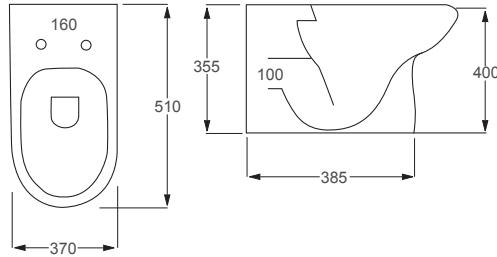

RAK

Resort

Q4-12257	Back to Wall Rimless Pan	£275
Q4-12287	Slim Soft Close Seat	£120
Q4-12269	Soft Close Seat	£120

Technical Information

- Soft closing seat.
- Quick release seat.
- Rimless WC.

BACK TO WALL TOILETS