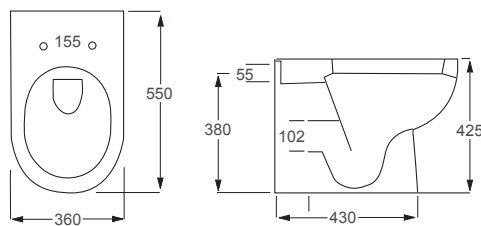

RAK

Kala

Q4-12160	Back to Wall Pan	£242
Q4-12170	Soft Close Seat	£109
Q4-19133	6/3 Concealed Cistern	£96

Technical Information

- Soft closing seat.
- Quick release seat.
- Short projection WC.