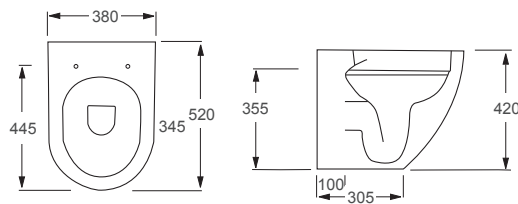

RAK Des

Q4-12340	Back to Wall Pan	£341
Q4-12342	Soft Close Seat	£127
Q4-19133	6/3 concealed Cistern	£96

Technical Information

- Soft closing seat.
- Quick release seat.
- Short projection WC.