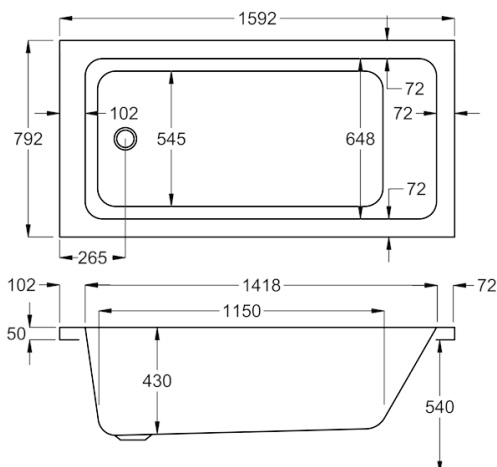

1600

carron5

1600 x 800mm H540mm D430mm

247
LITRES

Variant	Product Code	Price
Bathtub	Q4-02145	£576
Front Panel	Q4-02281	£173
End Panel	Q4-02291	£122

carronite™

1600 x 800mm H540mm D430mm

247
LITRES