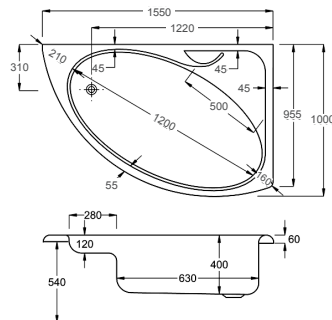

carron⁵ Dove Corner Bath

1550 x 950mm LH H540mm D400mm

190
LITRES

Variant	Product Code	Price
Bathtub	Q4-02232	£965
Corner Panel	Q4-02262	£244

carronite™

1550 x 950mm LH H540mm D400mm

190
LITRES

Variant	Product Code	Price
Bathtub	Q4-02233	£1,306
Corner Panel	Q4-02263	£460
C-Lenda Whirlpool System 1	Q4-02900	£1,592

1550