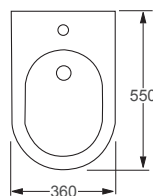

RAK

Kala

Q4-12158 Back to Wall Bidet

£242

Technical Information

- One tap hole.
- Integrated overflow.
- Floor mounted.