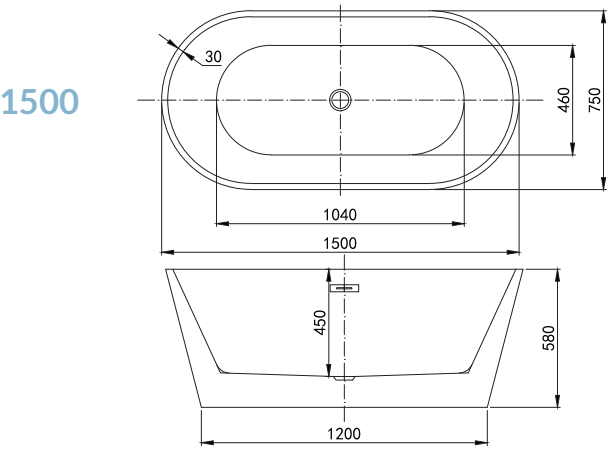

From **£1,320**

1500

1600

NEW

1500 x 750mm H580mm D420mm

225
LITRES

Variant	Product Code	Price
Bathtub	Q4-06513	£1,320
Gloss White Waste Kit	Q4-06518	£70
Matt Black Waste Kit	Q4-06517	£70

Comes with Chrome Waste

1600 x 750mm H580mm D420mm

235
LITRES

Variant	Product Code	Price
Bathtub	Q4-06502	£1,350
Gloss White Waste Kit	Q4-06518	£70
Matt Black Waste Kit	Q4-06517	£70

Comes with Chrome Waste

Key features

- 10 Year warranty.
- Leading European Manufacture.
- Premium strength.
- Heat retaining quality acrylic.
- Industry leading design.

75% British manufacture - We're reliably British