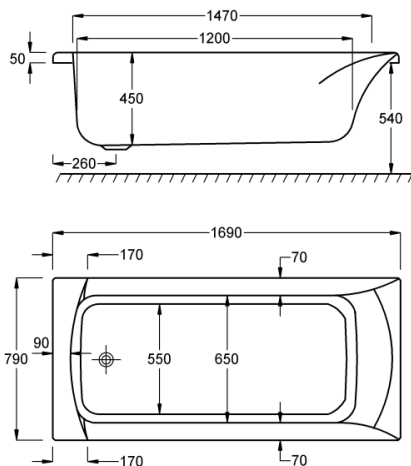

carron5

1700 x 750mm H540mm D440mm

195 LITRES

Variant	Product Code	Price
Bathtub	Q4-02189	£668
Front Panel	Q4-02318	£173
End Panel	Q4-02289	£122

carronite™

1700 x 750mm H540mm D440mm

195 LITRES

Variant	Product Code	Price
Bathtub	Q4-02190	£978
Front Panel	Q4-02319	£234
End Panel	Q4-02275	£162
C-Lenda Whirlpool System 1	Q4-02900	£1,592

1700