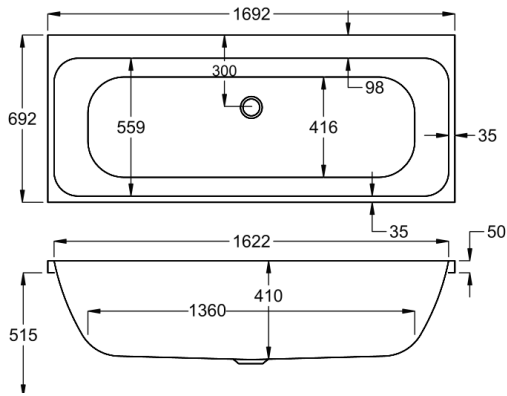

See our full range of **Zaneti** from **page 06**.

Key features

- Made in the UK.
- Built to last.
- Premium strength.
- Industry leading design.
- L-Panel option available.

1700

carron5

1700 x 700mm H515mm D410mm