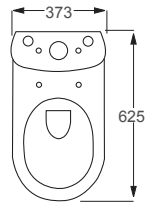

RAK

Kala

Q4-12162	Std WC Pan	£206
Q4-12159	Top Flush 6/3ltr Cistern	£120
Q4-12170	Soft Close Seat	£109

Technical Information

- Soft closing seat.
- Short projection.
- Water inlet right or left.
- Quick release seat.
- 6/3 litre cistern