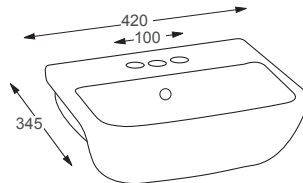

Series 600

Q4-12116	420 Semi Recessed Basin 1TH	£193
Q4-12117	420 Semi Recessed Basin 2TH	£193
Q4-23201	Professional Basin Waste	£35

Technical Information

- 420 x 345 x 165
- Minimum furniture depth 255mm.
- Professional basin waste, suitable for basins with and without an overflow, also able to adapt it to be freeflow.

We recommend

The Zaneti Architect Furniture Range see from **page 114**.

See our full range of **Zaneti** from **page 06**.