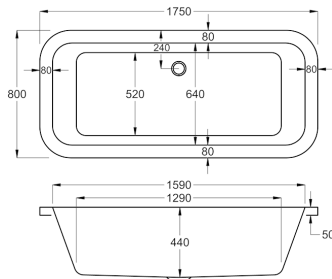

HALCYON SQUARE & OVAL INSET

carron

1750

carron Halcyon Square Inset

1750 x 800mm H550mm D440mm

286
LITRES

Variant	Product Code	Price
Bathtub	Q4-02487	£761

carronite