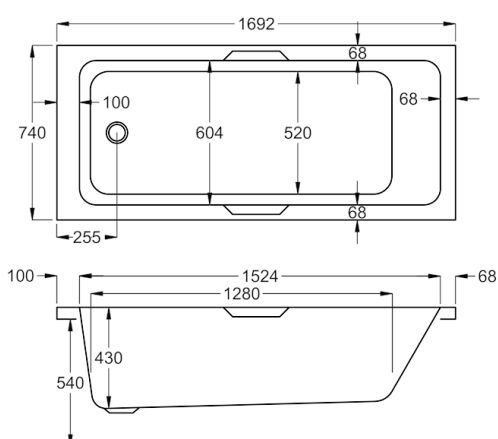

1700

carron5

1700 x 750mm H540mm D430mm

240
LITRES

Variant	Product Code	Price
Bathtub	Q4-02171	£595
Front Panel	Q4-02318	£173
End Panel	Q4-02289	£122

carronite™

1700 x 750mm H540mm D430mm

240
LITRES