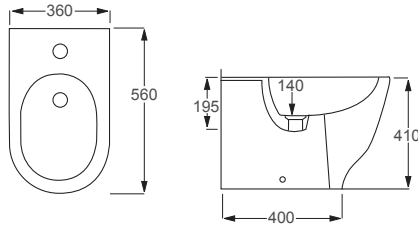

RAK

Moon

Q4-12230 Back to Wall Bidet

£369

Technical Information

- One tap hole.
- Integrated overflow.
- Floor mounted.