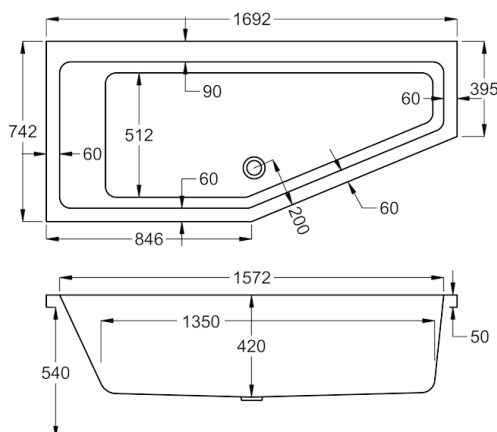

carron⁵

1700 x 750mm RH H540mm D420mm

211
LITRES

Variant	Product Code	Price
Bathtub	Q4-02180	£600
Front Panel	Q4-02328	£228
End Panel	Q4-02330	£104

carronite™

1700 x 750mm RH H540mm D420mm

211
LITRES

Variant	Product Code	Price
Bathtub	Q4-02178	£884
Front Panel	Q4-02329	£438
End Panel	Q4-02331	£145
C-Lenda Whirlpool System 1	Q4-02900	£1,592

First-class aftercare - We're reliably dependable