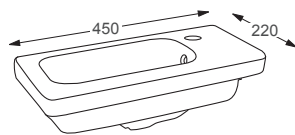

Resort

Q4-12267	450 Slimline Basin	£120
Q4-23201	Professional Basin Waste	£35

Technical Information

- 450 x 220
- 1 Tap hole, right hand.
- Professional basin waste, suitable for basins with and without an overflow, also able to adapt it to be freeflow

RAK