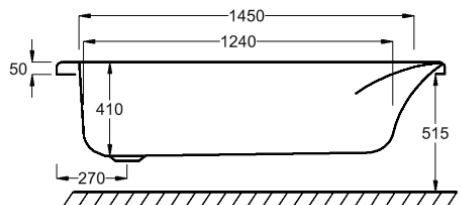

carron5

1700 x 700mm H515mm D410mm

172
LITRES

Variant	Product Code	Price
Bathtub	Q4-02067	£502
Front Panel	Q4-02320	£154
End Panel	Q4-02285	£122

carronite™

1700 x 700mm H515mm D410mm

172
LITRES

Variant	Product Code	Price
Bathtub	Q4-02068	£827
Front Panel	Q4-02321	£223
End Panel	Q4-02271	£162
C-Lenda Whirlpool System 1	Q4-02900	£1,592