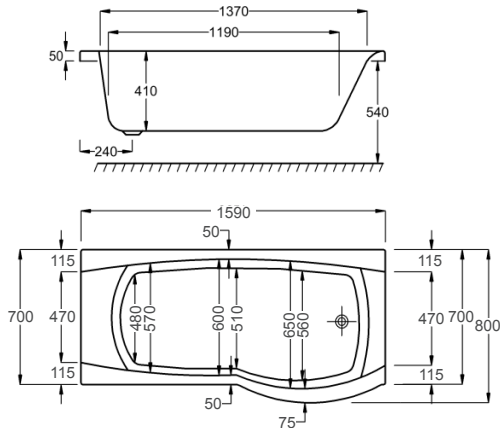

carron5

1600 x 700-800mm RH H540mm D410mm

210
LITRES

Variant	Product Code	Price
Bathtub	Q4-02073	£839
Front Panel	Q4-02295	£221
End Panel	Q4-02312	£144
Shower Screen	Q4-02343	£371

carronite™

1600 x 700-800mm RH H540mm D410mm

210
LITRES

Variant	Product Code	Price
Bathtub	Q4-02074	£1,322
Front Panel	Q4-02296	£449
End Panel	Q4-02313	£197
Shower Screen	Q4-02343	£371
C-Lenda Whirlpool System 1	Q4-02900	£1,592

1700