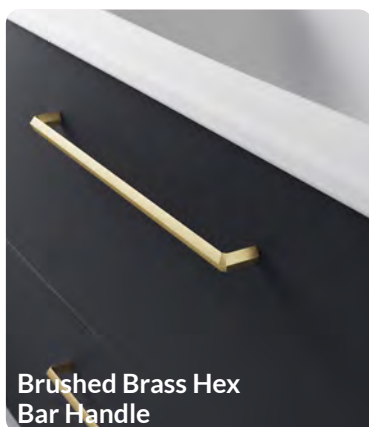

Black

Carbon Grey

ZANETI® FITTED FURNITURE

Handles

Brushed Brass Hex Bar Handle

Brushed Brass Regent Handle

Leather Pull Handle

ZANETTI® SELECT