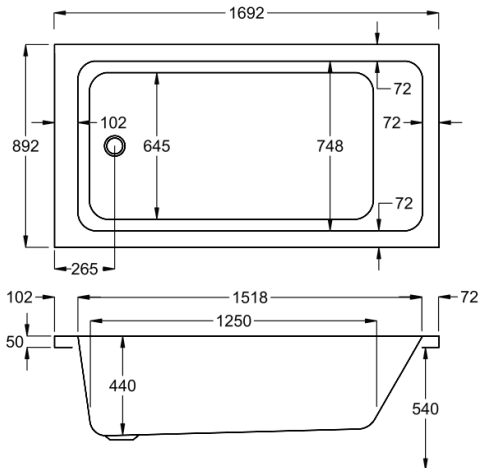

1700

carron5

1700 x 900mm H540mm D440mm

318
LITRES

Variant	Product Code	Price
Bathtub	Q4-02181	£772
Front Panel	Q4-02318	£173
End Panel	Q4-02293	£136

carronite™

1700 x 900mm H540mm D440mm

318
LITRES

Variant	Product Code	Price
Bathtub	Q4-02182	£1,092
Front Panel	Q4-02319	£234
End Panel	Q4-02278	£178
C-Lenda Whirlpool System 1	Q4-02900	£1,592

1800