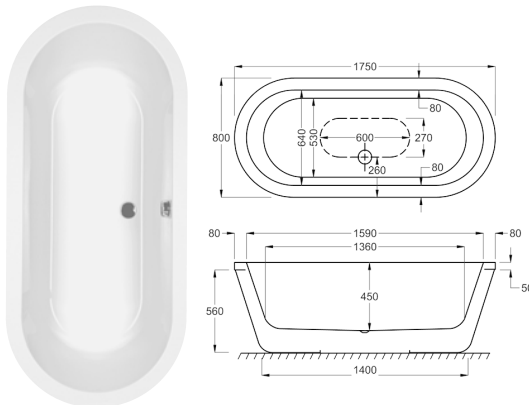

carronite™ Halcyon Oval
1750 x 800mm Black H560mm D450mm

270
LITRES

Variant	Product Code	Price
Bathtub	Q4-02104	£2,131

Comes with Waste

1750