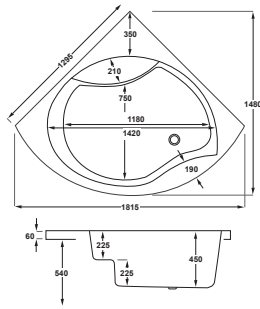

1300

carron⁵ Tranquility Corner Bath

1300 x 1300mm H540mm D450mm

295
LITRES

Variant	Product Code	Price
Bathtub	Q4-02244	£1,188
Corner Panel	Q4-02304	£244

carronite™

1300 x 1300mm H540mm D450mm

295
LITRES

Variant	Product Code	Price
Bathtub	Q4-02245	£1,790
Corner Panel	Q4-02305	£460
C-Lenda Whirlpool System 1	Q4-02900	£1,592

1300