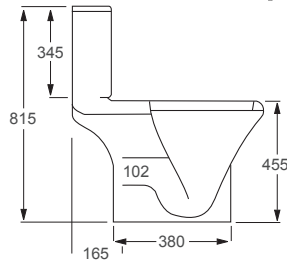

RAK

Compact Open Back

Q4-12206	Tall Open Back WC Pan	£333
Q4-12203	Top Flush 3/6ltr Cistern	£151
Q4-12153	Soft Close Seat	£120

Technical Information

- Soft closing seat.
- Quick release seat.
- Water inlet right or left.
- Tall WC.
- Short projection.