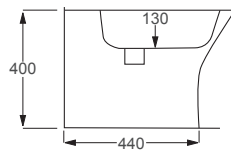

RAK

Resort

Q4-12259 Back to Wall Bidet

£263

Technical Information

- One tap hole.
- Integrated overflow.
- Floor mounted.