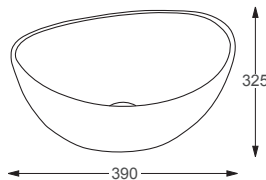

Shell

Q4-12289	390 Sit on Basin	£143
Q4-23201	Professional Basin Waste	£35

Technical Information

- 390 x 325
- 0 Tap hole.
- Professional basin waste, suitable for basins with and without an overflow, also able to adapt it to be freeflow

Linea™