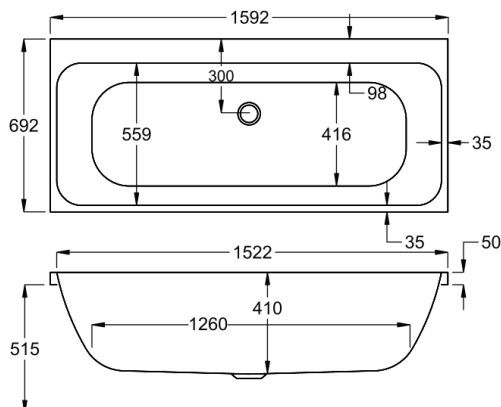

Central waste gives you the option of bathing at either end and centre tap options make for easier operation.

From **£481**

1600

carron⁵

1600 x 700mm H515mm D410mm

188
LITRES

Variant	Product Code	Price
Bathtub	Q4-02199	£481
Front Panel	Q4-02316	£154
End Panel	Q4-02285	£122
CARRONITE L Shape Panel	Q4-02503	£439