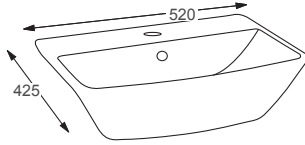

SEMI - RECESSED

RAK

Summit

Q4-12150	Semi Recessed Basin - 1TH	£226
Q4-23201	Professional Basin Waste	£35

Technical Information

- 520 x 425 x 140
- 1 Tap hole.
- Professional basin waste, suitable for basins with and without an overflow, also able to adapt it to be freeflow

RAK