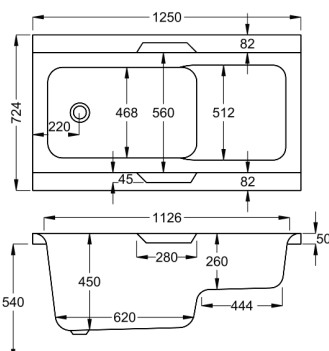

carron⁵ Urban Sit Bath

1250 x 725mm H540mm D260/ 450mm

155 LITRES

Variant	Product Code	Price
Bathtub	Q4-02445	£475
Front Panel	Q4-02495	£173
End Panel	Q4-02287	£122

carronite™

1250 x 725mm H540mm D260/ 450mm

155 LITRES

Variant	Product Code	Price
Bathtub	Q4-02446	£742
Front Panel	Q4-02496	£234
End Panel	Q4-02307	£162

We recommend

The Zaneti Colour, Wall Hung Basin Unit see from **page 72**.

See our full range of **Zaneti** from **page 06**.