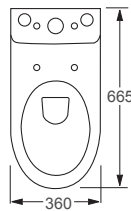

RAK

Resort Open Back

Q4-12253	Tall Open Rimless WC Pan	£452
Q4-12252	Top Flush Cistern	£182
Q4-12288	Slim Soft Close Seat	£120
Q4-12154	Soft Close Seat	£120

Technical Information

- Soft closing seat.
- Quick release seat.
- Water inlet right or left.
- Rimless WC.