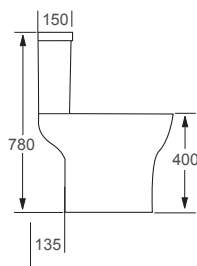

H405 W390 D565

Q4-31013 Bidet - 1 Tap Hole	£392
-----------------------------	------

CLOSED COUPLED TOILETS

Open Back

From **£344**

Icon toilet shown.

TOILETS
214

NEW