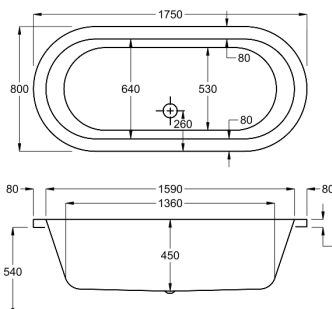

carron Halcyon Square Inset

1750 x 800mm H550mm D440mm

286
LITRES

Variant	Product Code	Price
Bathtub	Q4-02487	£761

carronite

1750 x 800mm H550mm D440mm

286
LITRES

Variant	Product Code	Price
Bathtub	Q4-02488	£1,291

1750