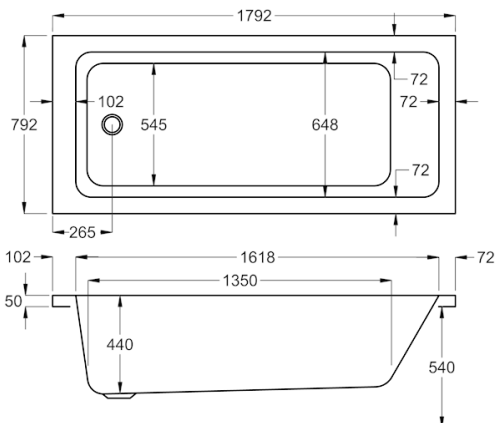

carron5

1800 x 800mm H540mm D440mm

285
LITRES

Variant	Product Code	Price
Bathtub	Q4-02155	£626
Front Panel	Q4-02322	£184
End Panel	Q4-02291	£122

carronite™

1800 x 800mm H540mm D440mm

285
LITRES

Variant	Product Code	Price
Bathtub	Q4-02156	£924
Front Panel	Q4-02323	£244
End Panel	Q4-02277	£162
C-Lenda Whirlpool System 1	Q4-02900	£1,592

We recommend

The Zaneti Senza Pro, Wall Hung Basin Unit see from [page 86](#).

See our full range of **Zaneti** from [page 06](#).