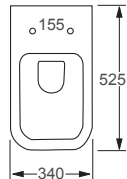

WALL HUNG TOILETS

RAK

Metropolitan

Q4-12090	Wall Hung Pan	£348
Q4-12130	Soft-Close Seat	£120

Technical Information

- Soft closing seat.
- Requires frame system.
- Quick release seat.

RAK

Sensation