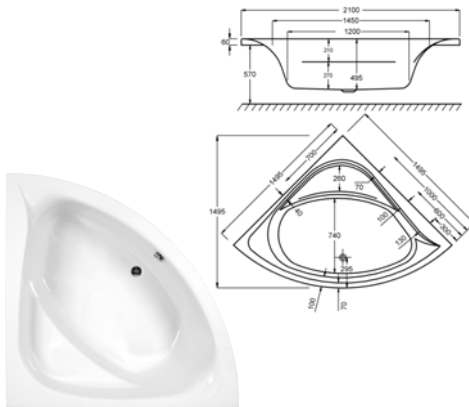

1200

carron5 Oriole

1200 x 1200mm H540mm D400mm

190
LITRES

Variant	Product Code	Price
Bathtub	Q4-02242	£1,027
Corner Panel	Q4-02260	£244

carronite™

1200 x 1200mm H540mm D400mm

190
LITRES

Variant	Product Code	Price
Bathtub	Q4-02243	£1,252
Corner Panel	Q4-02261	£460

1500

carron5 Centennial

1500 x 1500mm H570mm D495mm

407
LITRES

Variant	Product Code	Price
Bathtub	Q4-02230	£1,423
Corner Panel	Q4-02264	£244

carronite™

1500 x 1500mm H570mm D495mm

407
LITRES

Variant	Product Code	Price
Bathtub	Q4-02231	£1,999
Corner Panel	Q4-02265	£460
C-Lenda Whirlpool System 1	Q4-02900	£1,592

1700

carron5 Omega

1700 x 1000mm LH H540mm D445mm

255
LITRES

Variant	Product Code	Price
Bathtub	Q4-02238	£1,259
Corner Panel	Q4-02306	£244

carronite™

1700 x 1000mm LH H540mm D445mm

255
LITRES

Variant	Product Code	Price
Bathtub	Q4-02239	£1,984
Corner Panel	Q4-02308	£460
C-Lenda Whirlpool System 1	Q4-02900	£1,592

1700

carron5 Omega

1700 x 1000mm RH H540mm D445mm

255
LITRES

Variant	Product Code	Price
Bathtub	Q4-02240	£1,259
Corner Panel	Q4-02306	£244

carronite™

1700 x 1000mm RH H540mm D445mm

255
LITRES

Variant	Product Code	Price
Bathtub	Q4-02241	£1,984
Corner Panel	Q4-02308	£460
C-Lenda Whirlpool System 1	Q4-02900	£1,592