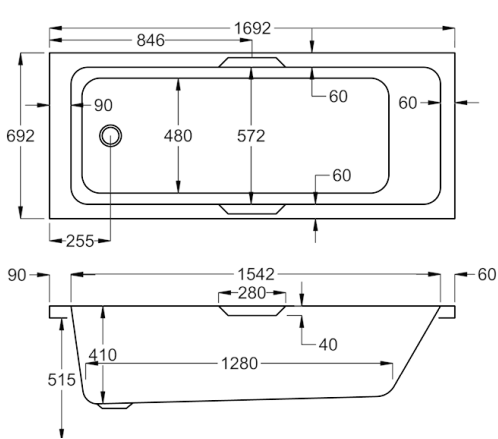

carron5

1700 x 700mm H515mm D410mm

228
LITRES

Variant	Product Code	Price
Bathtub	Q4-02169	£484
Front Panel	Q4-02320	£154
End Panel	Q4-02285	£122

carronite™

1700 x 700mm H515mm D410mm

228
LITRES

Variant	Product Code	Price
Bathtub	Q4-02170	£775
Front Panel	Q4-02321	£223
End Panel	Q4-02271	£162
C-Lenda Whirlpool System 1	Q4-02900	£1,592

1700