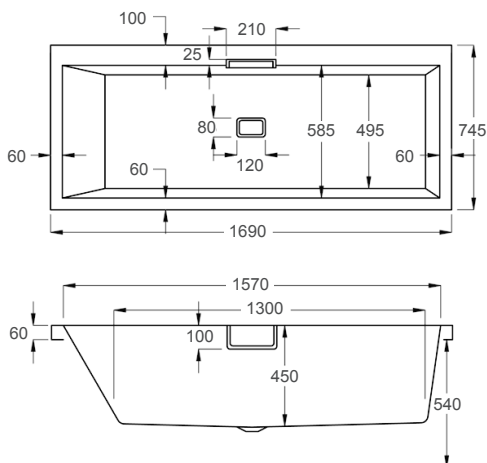

1700

carronite™

1700 x 700mm LH H540mm D430mm

265
LITRES

Variant	Product Code	Price
Bathtub	Q4-02406	£1,121
Front Panel	Q4-02319	£234
End Panel	Q4-02272	£162
L-Shaped Panel	Q4-02569	£439
C-Lenda Whirlpool System 1	Q4-02900	£1,592

1700

carronite™

1700 x 700mm RH H540mm D430mm

265
LITRES

Variant	Product Code	Price
Bathtub	Q4-02407	£1,121
Front Panel	Q4-02319	£234
End Panel	Q4-02272	£162
L-Shaped Panel	Q4-02569	£439
C-Lenda Whirlpool System 1	Q4-02900	£1,592

1700

carronite™

1700 x 750mm LH H540mm D450mm

275
LITRES

Variant	Product Code	Price
Bathtub	Q4-02408	£1,324
Front Panel	Q4-02319	£234
End Panel	Q4-02275	£162
L-Shaped Panel	Q4-02300	£439
C-Lenda Whirlpool System 1	Q4-02900	£1,592

1700

carronite™

1700 x 750mm RH H540mm D450mm

275
LITRES

Variant	Product Code	Price
Bathtub	Q4-02409	£1,324
Front Panel	Q4-02319	£234
End Panel	Q4-02275	£162
L-Shaped Panel	Q4-02300	£439
C-Lenda Whirlpool System 1	Q4-02900	£1,592