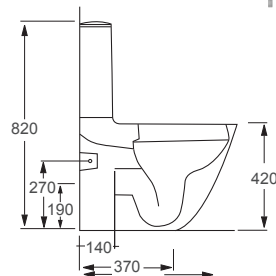

Des

Q4-12343	Flush Fit WC Pan	£429
Q4-12307	Top Flush Cistern	£209
Q4-12342	Soft Close Seat	£127

Technical Information

- Soft closing seat.
- Quick release seat.
- Water inlet right or left.
- Rimless WC.
- 6/3 litre cistern.