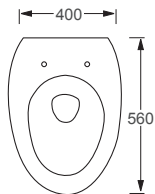

RAK

Series 600

Q4-12215	Wall Hung Rimless Pan	£275
Q4-12156	Soft Close Seat	£109

Technical Information

- Soft closing seat.
- Requires frame system.
- Rimless WC.
- Quick release seat.

RAK

Cloud Matt

Q4-12330	Matt Wall Hung Rimless Pan	£1,050
Q4-12331	Matt Soft Close Seat	£351