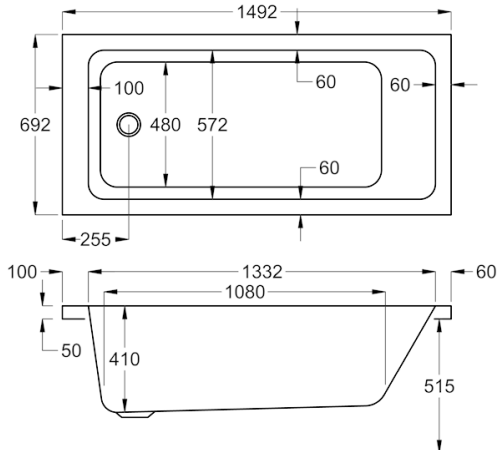

Trade account holder? Check stock levels and order via our app or call 0845 500 4010

1500

carron5

1500 x 700mm H515mm D410mm

198
LITRES

Variant	Product Code	Price
Bathtub	Q4-02141	£415
Front Panel	Q4-02315	£154
End Panel	Q4-02285	£122