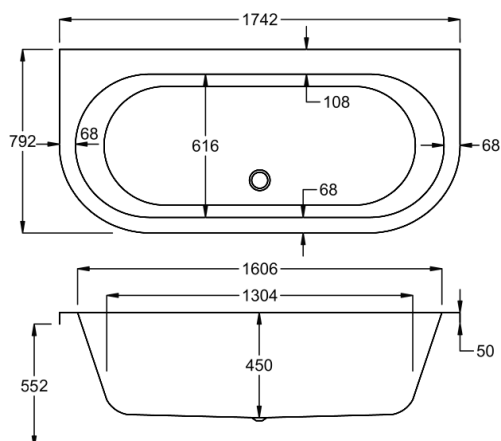

carron5 ©carronite™

20
YEARS
WARRANTY

All **carron5** baths are covered by a 20 year warranty.

30
YEARS
WARRANTY

All **©carronite™** baths are covered by a 30 year warranty.

For further details [see page 248](#).

1750