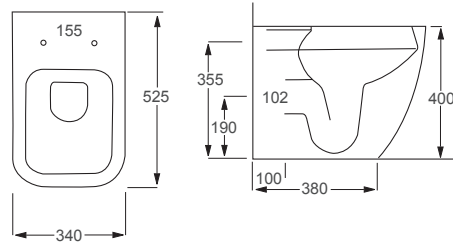

RAK Metropolitan

Q4-12087	Back to Wall Pan	£348
Q4-12130	Soft-Close Seat	£120
Q4-19133	6/3 Ltr Concealed Cistern	£96

Technical Information

- Soft closing seat.
- Quick release seat.
- Short projection WC.