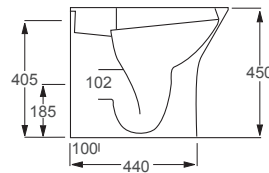

RAK

Resort Extra High

Q4-12272	Back to Wall Rimless Pan	£429
Q4-12287	Slim Soft Close Seat	£120
Q4-12269	Soft Close Seat	£120
Q4-19133	6/3 Ltr Concealed Cistern	£96

Technical Information

- Soft closing seat.
- Rimless WC.
- Quick release seat.
- Tall WC.