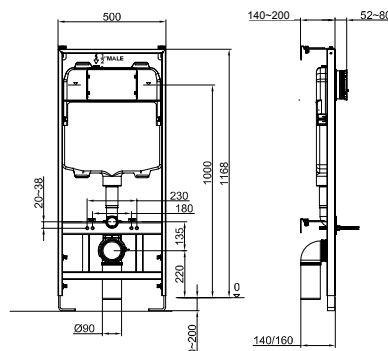

Q4-16261 1000 Wall Hung WC Frame **£399**

NEW

Maison Banos – 1170 Frame

1170 Wall Hung WC Frame
W500 H1170 D140-200mm

Front access, flush plate mounting options

Requires flush plate

Adjustable depth 14 - 2 mm