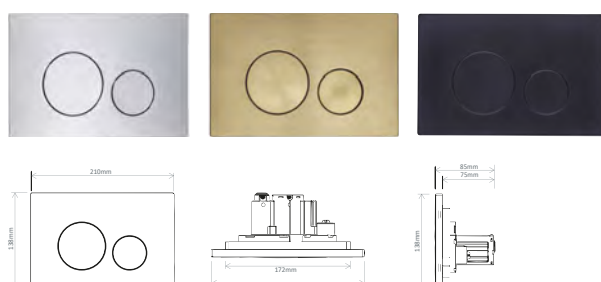

See our full range of **Zaneti** from **page 06**.

FLUSH PLATES

From **£75**

TOILETS
244

Square Flush Plate

Trend Panels are suitable for all Maison Banos WC frames and 820, 1000 and 1170 cistern

Q4-16263	Chrome	£79
Q4-16265	Brushed Brass	£155
Q4-16264	Matt Black	£75