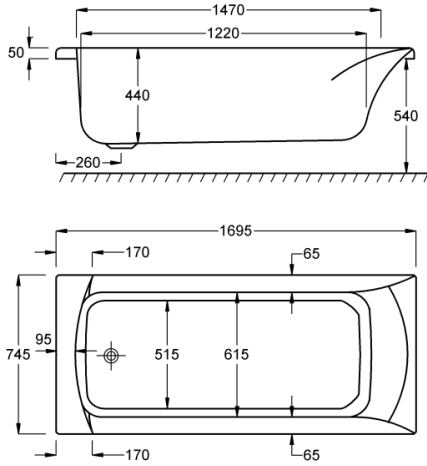

1700

carron5

1700 x 750mm H540mm D440mm

195 LITRES

Variant	Product Code	Price
Bathtub	Q4-02189	£668
Front Panel	Q4-02318	£173
End Panel	Q4-02289	£122

carronite™

1700 x 750mm H540mm D440mm

195 LITRES