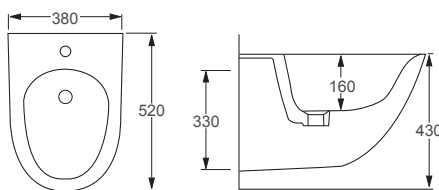

Technical Information 

- One tap hole.
- Integrated overflow.
- Wall mounted.

RAK

Des

Q4-12344 Wall Hung Bidet

£341

Technical Information 

- One tap hole.
- Integrated overflow.
- Wall mounted.