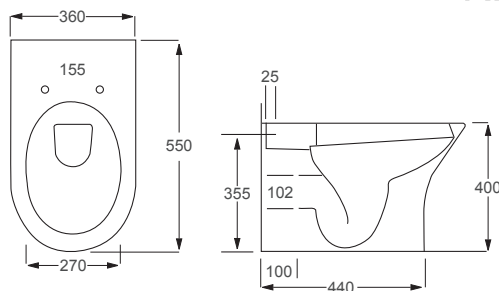

- Soft closing seat.
- Quick release seat.
- Short projection WC.

RAK

Kala

Q4-12160	Back to Wall Pan	£242
Q4-12170	Soft Close Seat	£109
Q4-19133	6/3 Concealed Cistern	£96

Technical Information

- Soft closing seat.
- Quick release seat.
- Short projection WC.