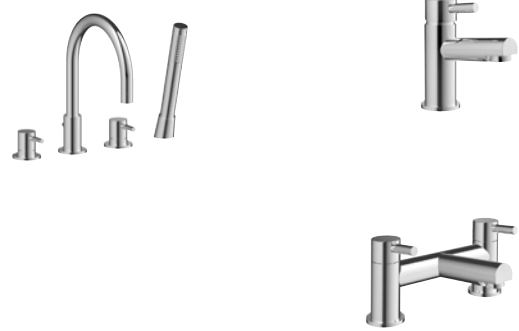

Trend

Ref	Description	Pressure	Price
Q4-43080	Basin Mono (Includes Sprung Waste)	LP2	£128
Q4-43085	Deck Mounted Bath Filler	MP	£186
Q4-43086	Deck Mounted Bath Shower Mixer (Includes Shower Kit)	MP	£229
Q4-43087	4 Hole Deck Mounted Bath Shower Mixer	MP	£413