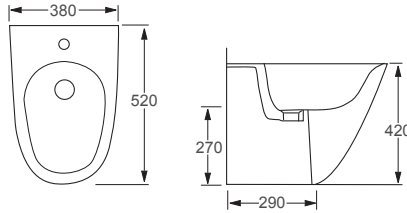

RAK

Sensation

Q4-12304 Back to Wall Bidet

£418

Technical Information

- One tap hole.
- Integrated overflow.
- Floor mounted.