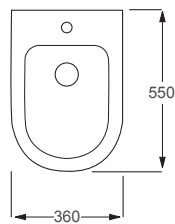

RAK

Resort

Q4-12259 Back to Wall Bidet

£263

Technical Information

- One tap hole.
- Integrated overflow.
- Floor mounted.