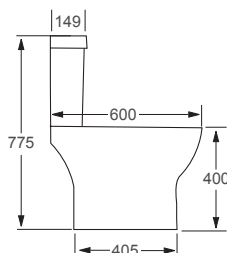

Outline

Q4-06402	Std WC Pan	£180
Q4-06403	Top Flush Cistern	£94
Q4-06401	Soft Close Seat	£70
Q4-06419	Slim Soft Close Seat	£75

Technical Information

- Soft closing seat.
- Quick release seat.
- Water inlet right or left.