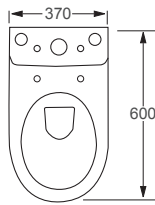

RAK

Resort

Q4-12256	Flush Fit Rimless WC Pan	£254
Q4-12252	Top Flush Cistern	£182
Q4-12287	Slim Soft Close Seat	£120
Q4-12269	Soft Close Seat	£120

Technical Information

- Soft closing seat.
- Quick release seat.
- Water inlet right or left.
- Rimless WC.