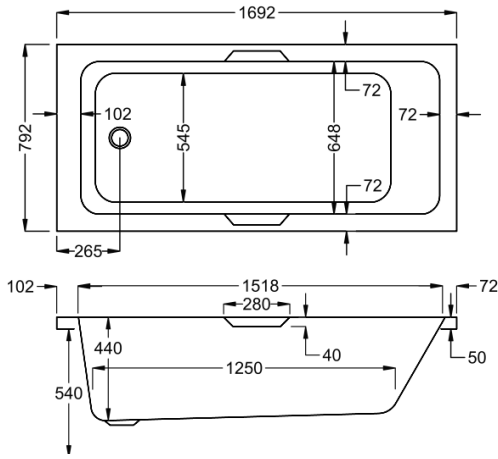

1700

carron⁵

1700 x 800mm H540mm D440mm

267
LITRES

Variant	Product Code	Price
Bathtub	Q4-02394	£636
Front Panel	Q4-02318	£173
End Panel	Q4-02291	£122

carronite™

1700 x 800mm H540mm D440mm

267
LITRES

Variant	Product Code	Price
Bathtub	Q4-02395	£912
Front Panel	Q4-02319	£234
End Panel	Q4-02277	£162
C-Lenda Whirlpool System 1	Q4-02900	£1,592

1750