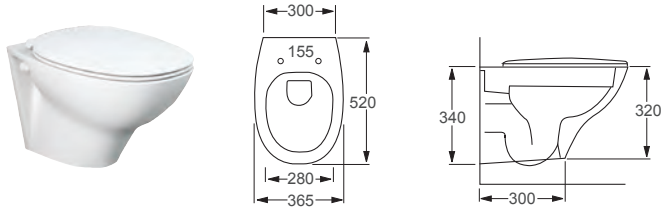

RAK

Morning

Q4-12277	Wall Hung Pan	£209
Q4-12278	Soft Close Seat	£109

Technical Information

- Soft closing seat.
- Rimless WC.
- Quick release seat.
- Requires frame system.