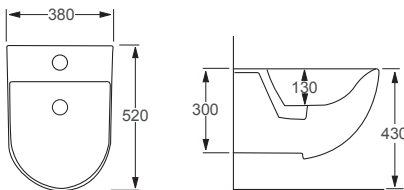

RAK

Des

Q4-12344 Wall Hung Bidet

£341

Technical Information

- One tap hole.
- Integrated overflow.
- Wall mounted.