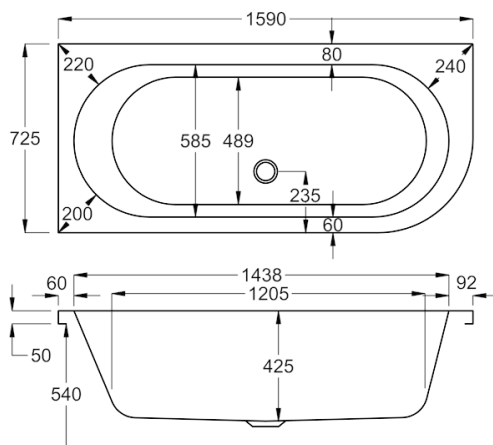

1600

carron⁵

1600 x 725mm RH H540mm D425mm

197
LITRES

Variant	Product Code	Price
Bath tub	Q4-02211	£680
Curved Panel	Q4-02334	£310

carronite™

1600 x 725mm RH H540mm D425mm

197
LITRES