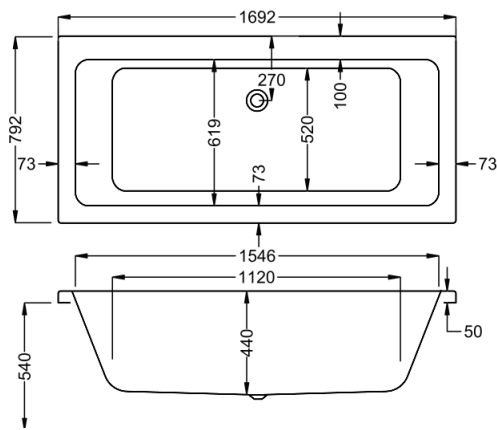

carron5

1700 x 800mm H540mm D440mm

200
LITRES

Variant	Product Code	Price
Bathtub	Q4-02392	£576
Front Panel	Q4-02318	£173
End Panel	Q4-02291	£122

carronite™

1700 x 800mm H540mm D440mm

200
LITRES

Variant	Product Code	Price
Bathtub	Q4-02393	£856
Front Panel	Q4-02319	£234
End Panel	Q4-02277	£162
C-Lenda Whirlpool System 1	Q4-02900	£1,592

1800