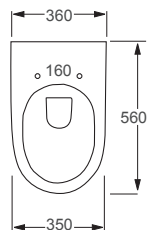

RAK

Moon

Q4-12229	Wall Hung Pan	£363
Q4-12236	Soft Close Seat	£164

Technical Information

- Soft closing seat.
- Requires frame system.
- Quick release seat.
- Rimless WC.