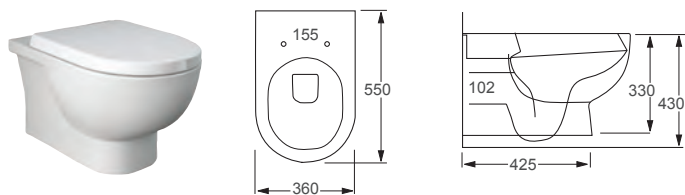

RAK

Compact

Q4-12063	Wall-Hung Pan	£286
Q4-12153	Soft Close Seat	£120

Technical Information

- Soft closing seat.
- Quick release seat.
- Requires frame system.

RAK

Kala

Q4-12216	Wall Hung Rimless WC	£275
Q4-12170	Soft Close Seat	£109