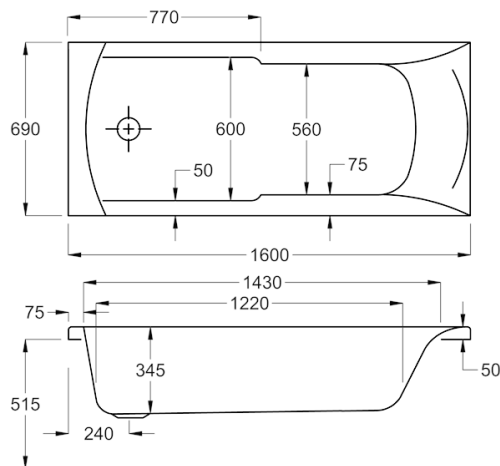

carron⁵

1500 x 700mm H515mm D345mm

131
LITRES

Variant	Product Code	Price
Bathtub	Q4-02122	£415
Front Panel	Q4-02315	£154
End Panel	Q4-02285	£122
CARRONITE L Shape Panel	Q4-02502	£439

carronite™

1500 x 700mm H515mm D345mm

131
LITRES

Variant	Product Code	Price
Bathtub	Q4-02123	£722
Front Panel	Q4-02314	£223
End Panel	Q4-02271	£162
CARRONITE L Shape Panel	Q4-02502	£439

1600

carron⁵

1600 x 700mm H515mm D345mm

138
LITRES

Variant	Product Code	Price
Bathtub	Q4-02124	£415
Front Panel	Q4-02316	£154
End Panel	Q4-02285	£122
CARRONITE L Shape Panel	Q4-02503	£439

carronite™

1600 x 700mm H515mm D345mm

138
LITRES

Variant	Product Code	Price
Bathtub	Q4-02125	£722
Front Panel	Q4-02317	£223
End Panel	Q4-02271	£162
CARRONITE L Shape Panel	Q4-02503	£439

1700