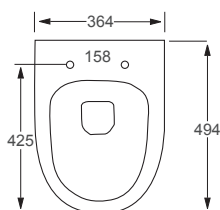

Technical Information

- Soft closing seat.
- Quick release seat.

NEW