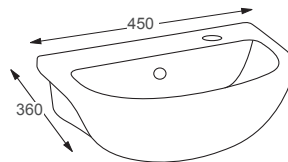

Q4-12148	450 Semi Recessed Basin (RH)	£220
Q4-23201	Professional Basin Waste	£35

Technical Information

- 450 x 360 x 185
- Minimum furniture depth 220mm.
- Professional basin waste, suitable for basins with and without an overflow, also able to adapt it to be freeflow

RAK

Compact