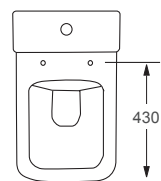

Outline

Q4-06402	Std WC Pan	£180
Q4-06403	Top Flush Cistern	£94
Q4-06401	Soft Close Seat	£70
Q4-06419	Slim Soft Close Seat	£75

Technical Information

- Soft closing seat.
- Quick release seat.
- Water inlet right or left.