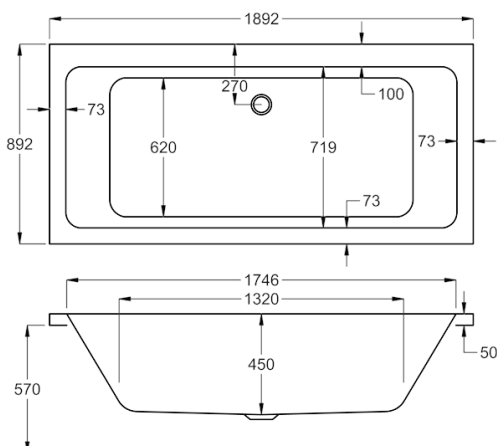

carron5

1900 x 900mm H570mm D450mm

350
LITRES

Variant	Product Code	Price
Bathtub	Q4-02163	£983
Front Panel	Q4-02284	£184
End Panel	Q4-02294	£136

carronite™

1900 x 900mm H570mm D450mm

350
LITRES

Variant	Product Code	Price
Bathtub	Q4-02164	£1,440
Front Panel	Q4-02270	£244
End Panel	Q4-02279	£178
C-Lenda Whirlpool System 1	Q4-02900	£1,592