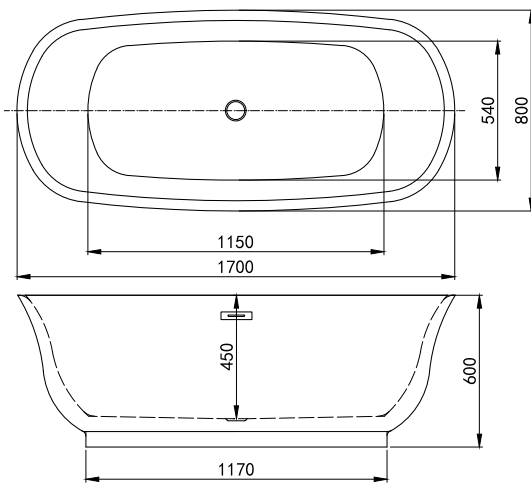

BATHS

330

1700