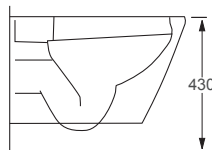

Feeling - Grey

Q4-12352	Wall Hung Pan	£554
Q4-12353	Soft Close Seat	£160

Technical Information

- Soft closing seat.
- Requires frame system.
- Rimless WC.
- Quick release seat.

RAK