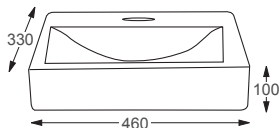

SIT ON & WALL HUNG BASINS

Linea™

Naples

Q4-19306	450 Sit on Basin	£234
Q4-23201	Professional Basin Waste	£35

Technical Information

- 460 x 330 x 100
- Sit on basin only.
- Professional basin waste, suitable for basins with and without an overflow, also able to adapt it to be freeflow