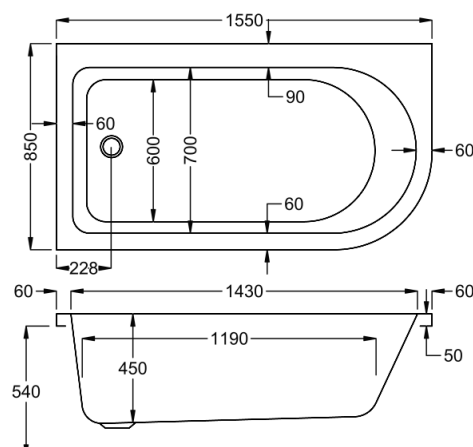

carron5

1550 x 850mm LH H540mm D450mm

262
LITRES

Variant	Product Code	Price
Bathtub	Q4-02398	£888
Curved Panel	Q4-02404	£325
Shower Screen	Q4-04001	£182

carronite™

1550 x 850mm LH H540mm D450mm

262
LITRES

Variant	Product Code	Price
Bathtub	Q4-02399	£1,397
Curved Panel	Q4-02405	£463
Shower Screen	Q4-04001	£182
C-Lenda Whirlpool System 1	Q4-02900	£1,592

1550