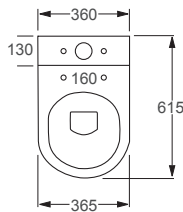

RAK

Compact

Q4-12202	Std. WC Pan	£177
Q4-12203	Top Flush Cistern	£151
Q4-12153	Soft Close Seat	£120

Technical Information

- Soft closing seat.
- Short projection.
- Water inlet right or left.
- Quick release seat.