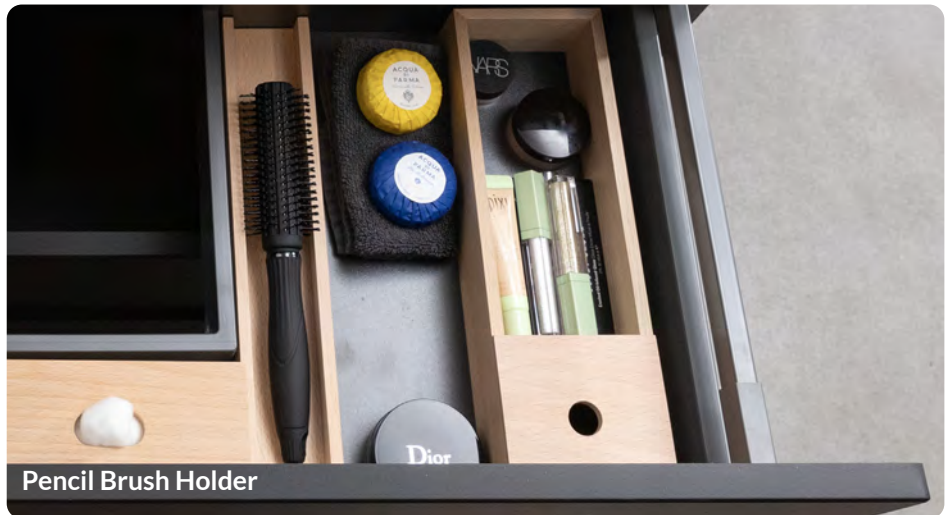

Open Box

Large Box With Cover

Box With Cover

Pencil Brush Holder

Drawer Organiser Box - Solid Wood

Q4-29801	Large Box with Cover 30 x 10 x 6	£39
Q4-29802	Open Box 30 x 10 x 6	£36
Q4-29803	Box with Cover 17 x 8 x 6	£23
Q4-29804	Pencil Brush Holder 32 x 6 x 3	£16

Large Box with Cover

Pencil Brush Holder

Configurations

Over 5,000 products - We're reliably different

ZANETI®

FREESTANDING FURNITURE

Sleek and elegant in design, our Italian inspired Zaneti range offers a timeless, yet contemporary, sophisticated look for your bathroom.