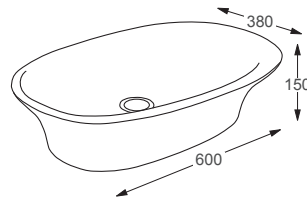

Sensation

Q4-12308	600 Sit on Basin	£274
Q4-23201	Professional Basin Waste	£35

Technical Information

- 600 x 380 x 150
- 0 Tap hole.
- Professional basin waste, suitable for basins with and without an overflow, also able to adapt it to be freeflow

RAK