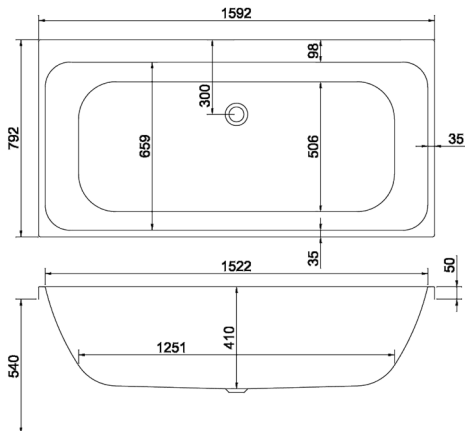

1600

carron⁵

1600 x 800mm H540mm D410mm

215
LITRES

Variant	Product Code	Price
Bathtub	Q4-02589	£601
Front Panel	Q4-02281	£173
End Panel	Q4-02291	£122
CARRONITE L Shape Panel	Q4-02567	£439

carronite[™]

1600 x 800mm H540mm D410mm