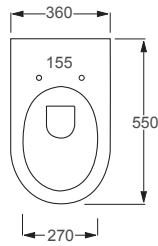

RAK

Resort High

Q4-12293	Back to Wall Rimless Pan	£359
Q4-12287	Slim Soft Close Seat	£120
Q4-12269	Soft Close Seat	£120
Q4-19133	6/3 Ltr Concealed Cistern	£96

Technical Information

- Soft closing seat.
- Rimless WC.
- Quick release seat.
- Tall WC.