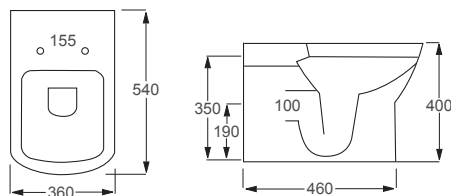

RAK Summit

Q4-12118	Back to Wall Pan	£319
Q4-12137	Soft Close Seat	£120
Q4-19133	6/3 Ltr Concealed Cistern	£96

Technical Information

- Soft closing seat.
- Quick release seat.