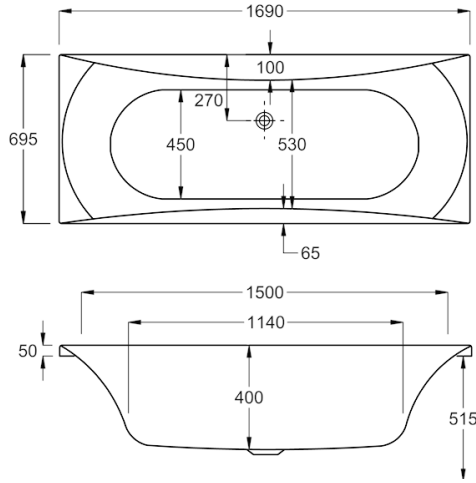

1700

carron5

1700 x 700mm H515mm D400mm

160 LITRES

Variant	Product Code	Price
Bathtub	Q4-02005	£503
Front Panel	Q4-02320	£154
End Panel	Q4-02285	£122

carronite™

1700 x 700mm H515mm D400mm

160 LITRES

Variant	Product Code	Price
Bathtub	Q4-02006	£763
Front Panel	Q4-02321	£223
End Panel	Q4-02271	£162
C-Lenda Whirlpool System 1	Q4-02900	£1,592

1700