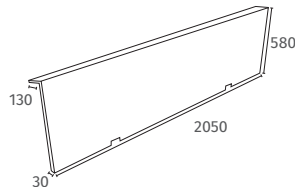

Ready to Tile Front Bath Panel with Lip 2050mm

2050 x 580 x 30mm
Easy to cut to size
Pre-formed panels with adjustable legs

Q4-23122	Front Panel 2050 with Lip	£216