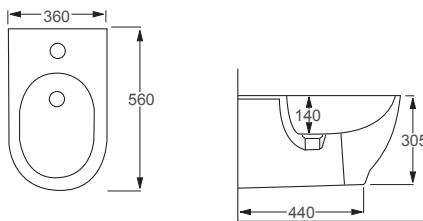

Q4-12304 Back to Wall Bidet

£418

Technical Information 

- One tap hole.
- Integrated overflow.
- Floor mounted.

RAK

Moon

Q4-12233 Wall Hung Bidet

£363