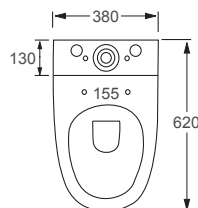

RAK

Sensation

Q4-12306	Flush Fit WC Pan	£466
Q4-12307	Top Flush Cistern	£209
Q4-12305	Soft Close Seat	£127

Technical Information

- Soft closing seat.
- Quick release seat.
- Water inlet right or left.
- Rimless WC.