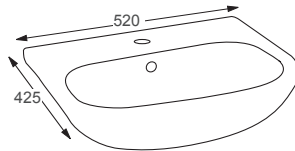

Kala

Q4-12165	520 Semi Recessed basin 1TH	£204
Q4-23201	Professional Basin Waste	£35

Technical Information

- 520 x 425 x 147
- Minimum furniture depth 270mm.
- Professional basin waste, suitable for basins with and without an overflow, also able to adapt it to be freeflow

RAK