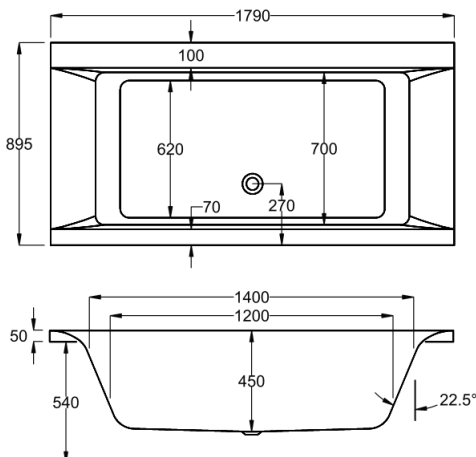

carron5

1800 x 800mm H540mm D450mm

230 LITRES

Variant	Product Code	Price
Bathtub	Q4-02096	£932
Front Panel	Q4-02322	£184
End Panel	Q4-02291	£122

carronite™

1800 x 800mm H540mm D450mm

230 LITRES

Variant	Product Code	Price
Bathtub	Q4-02097	£1,493
Front Panel	Q4-02323	£244
End Panel	Q4-02277	£162
C-Lenda Whirlpool System 1	Q4-02900	£1,592

1800

carron5

1800 x 900mm H540mm D450mm

290 LITRES

Variant	Product Code	Price
Bathtub	Q4-02098	£1,013
Front Panel	Q4-02322	£184
End Panel	Q4-02293	£136

carronite™

1800 x 900mm H540mm D450mm

290 LITRES

Variant	Product Code	Price
Bathtub	Q4-02099	£1,573
Front Panel	Q4-02323	£244
End Panel	Q4-02278	£178
C-Lenda Whirlpool System 1	Q4-02900	£1,592

We recommend

The Zaneti Series, Wall Hung Basin Unit see from [page 22](#).

See our full range of **Zaneti** from [page 06](#).