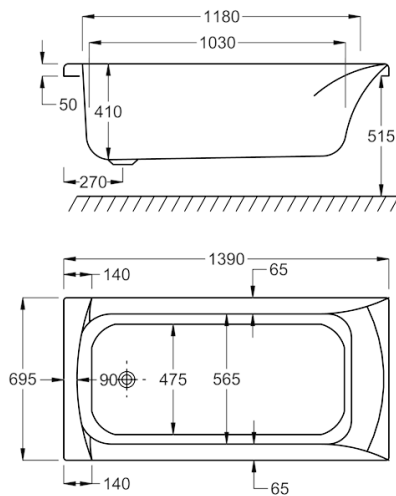

From **£502**

Optional Grips

Optional Chrome Grips
(Pair Factory fitted before delivery)

Q4-02357

£71

1400

carron⁵

1400 x 700mm H515mm D410mm