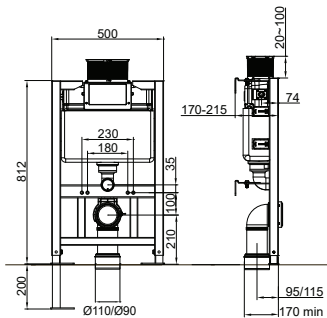

Maison Banos – Concealed Cistern

In Wall Concealed Cistern
W600 H745 D138-194mm

Top or front flush plate mounting
3/6 litre adjustable flush option

With an internal isolation valve to regulate the flow of water from the mains to a water service pipe

Requires flush plate/button, or contact-less sensor (available separately)

WRAS approved and tested to the highest industry standards

Q4-16269 Concealed Cistern **£215**

NEW