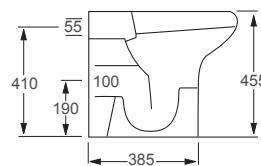

RAK

Resort High

Q4-12293	Back to Wall Rimless Pan	£359
Q4-12287	Slim Soft Close Seat	£120
Q4-12269	Soft Close Seat	£120
Q4-19133	6/3 Ltr Concealed Cistern	£96

Technical Information

- Soft closing seat.
- Rimless WC.
- Quick release seat.
- Tall WC.

RAK

Compact High

Q4-12149	Back to Wall Pan	£254
Q4-12154	Soft Close Seat	£120
Q4-19133	6/3 Ltr Concealed Cistern	£96

Technical Information

- Soft closing seat.
- Rimless WC.
- Quick release seat.
- Tall WC.

RAK

Resort Extra High

Q4-12272	Back to Wall Rimless Pan	£429
Q4-12287	Slim Soft Close Seat	£120
Q4-12269	Soft Close Seat	£120
Q4-19133	6/3 Ltr Concealed Cistern	£96

Technical Information

- Soft closing seat.
- Rimless WC.
- Quick release seat.
- Tall WC.

RAK

Compact Extra High

Q4-12151	Back to Wall Pan	£242
Q4-12154	Soft Close Seat	£120
Q4-19133	6/3 Ltr Concealed Cistern	£96

Technical Information

- Soft closing seat.
- Rimless WC.
- Quick release seat.
- Tall WC.

We recommend

The Zaneti Architect Furniture Range see from **page 114**.

See our full range of **Zaneti** from **page 06**.