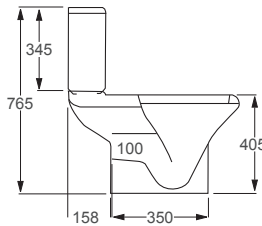

RAK

Compact

Q4-12202	Std. WC Pan	£177
Q4-12203	Top Flush Cistern	£151
Q4-12153	Soft Close Seat	£120

Technical Information

- Soft closing seat.
- Short projection.
- Water inlet right or left.
- Quick release seat.