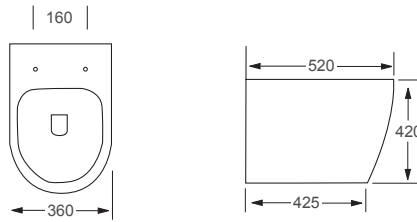

NEW

Signature

Q4-06414	Back to Wall Pan	£264
Q4-06415	Soft Close Seat	£75

Technical Information

- Soft closing seat.