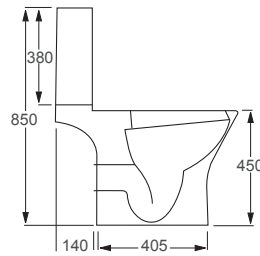

RAK

Resort Open Back

Q4-12253	Tall Open Rimless WC Pan	£452
Q4-12252	Top Flush Cistern	£182
Q4-12288	Slim Soft Close Seat	£120
Q4-12154	Soft Close Seat	£120

Technical Information

- Soft closing seat.
- Quick release seat.
- Water inlet right or left.
- Rimless WC.