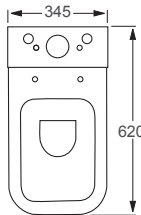

RAK

Metropolitan

Q4-12210	Std. WC Pan	£337
Q4-12211	Top Flush 3/6ltr Cistern	£202
Q4-12130	Soft-Close Seat	£120

Technical Information

- Soft closing seat.
- Quick release seat.
- Water inlet right or left.
- Short projection.
- 6/3 litre cistern