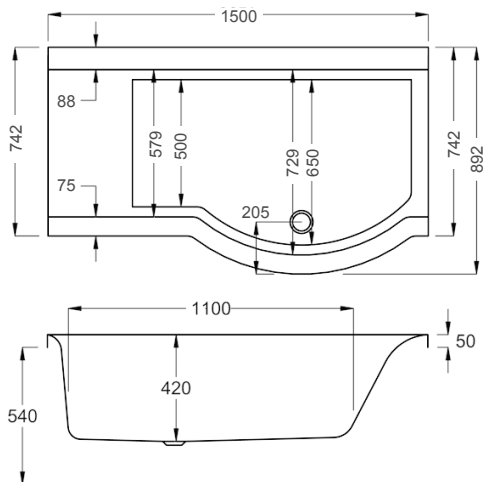

carron5

1500 x 750-900mm RH H540mm D420mm

228
LITRES

Variant	Product Code	Price
Bathtub	Q4-02367	£924
Front Panel	Q4-02373	£304
End Panel	Q4-02385	£144
Shower Screen	Q4-02380	£377

carronite™

1500 x 750-900mm RH H540mm D420mm

228
LITRES

Variant	Product Code	Price
Bathtub	Q4-02368	£1,457
Front Panel	Q4-02374	£484
L-Shaped Panel	Q4-02505	£662
End Panel	Q4-02383	£196
Shower Screen	Q4-02380	£377
C-Lenda Whirlpool System 1	Q4-02900	£1,592

1700