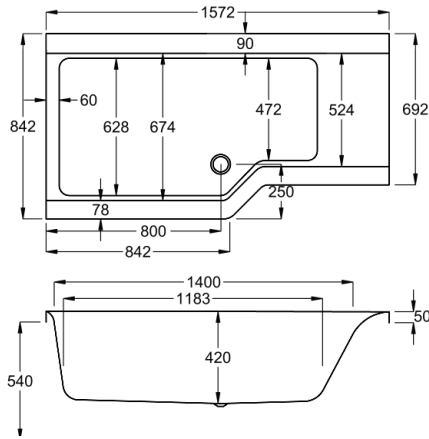

1575

carron5

1575 x 700-850mm LH H540mm D420mm

225
LITRES

Variant	Product Code	Price
Bathtub	Q4-02427	£896
Front Panel	Q4-02437	£304
End Panel	Q4-02312	£144
Shower Screen cw Hinged Return	Q4-02347	£399

carronite™

1575 x 700-850mm LH H540mm D420mm

225
LITRES

Variant	Product Code	Price
Bathtub	Q4-02428	£1,423
Front Panel	Q4-02438	£484
End Panel	Q4-02313	£197
Shower Screen cw Hinged Return	Q4-02347	£399
C-Lenda Whirlpool System 1	Q4-02900	£1,592

1575

carron5

1575 x 700-850mm RH H540mm D420mm

225
LITRES

Variant	Product Code	Price
Bathtub	Q4-02429	£896
Front Panel	Q4-02437	£304
End Panel	Q4-02312	£144
Shower Screen cw Hinged Return	Q4-02347	£399

carronite™

1575 x 700-850mm RH H540mm D420mm

225
LITRES

Variant	Product Code	Price
Bathtub	Q4-02430	£1,423
Front Panel	Q4-02438	£484
End Panel	Q4-02313	£197
Shower Screen cw Hinged Return	Q4-02347	£399
C-Lenda Whirlpool System 1	Q4-02900	£1,592

1675

carron5

1675 x 700-850mm LH H540mm D420mm

245
LITRES

Variant	Product Code	Price
Bathtub	Q4-02525	£896
Front Panel	Q4-02529	£304
End Panel	Q4-02312	£144
Shower Screen cw Hinged Return	Q4-02347	£399

carronite™

1675 x 700-850mm LH H540mm D420mm

245
LITRES

Variant	Product Code	Price
Bathtub	Q4-02526	£1,423
Front Panel	Q4-02530	£484
End Panel	Q4-02313	£197
Shower Screen cw Hinged Return	Q4-02347	£399
C-Lenda Whirlpool System 1	Q4-02900	£1,592

1675

carron5

1675 x 700-850mm RH H540mm D420mm

245
LITRES

Variant	Product Code	Price
Bathtub	Q4-02527	£896
Front Panel	Q4-02529	£304
End Panel	Q4-02312	£144
Shower Screen cw Hinged Return	Q4-02347	£399

carronite™

1675 x 700-850mm RH H540mm D420mm

245
LITRES