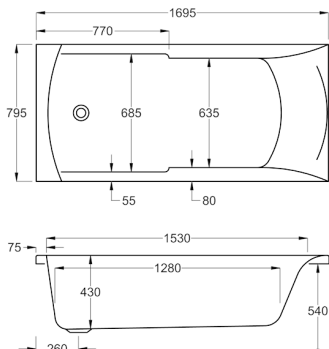

carronite™

1700 x 750mm H540mm D430mm

195 LITRES

Variant	Product Code	Price
Bathtub	Q4-02119	£979
Front Panel	Q4-02319	£234
End Panel	Q4-02275	£162
CARRONITE L Shape Panel	Q4-02300	£439

1700

carron⁵ Apex Single Ended

1700 x 800mm H540mm D430mm

210 LITRES

Variant	Product Code	Price
Bathtub	Q4-02011	£736
Front Panel	Q4-02318	£173
End Panel	Q4-02291	£122

carronite™

1700 x 800mm H540mm D430mm

210 LITRES

Variant	Product Code	Price
Bathtub	Q4-02012	£1,148
Front Panel	Q4-02319	£234
End Panel	Q4-02277	£162

1250