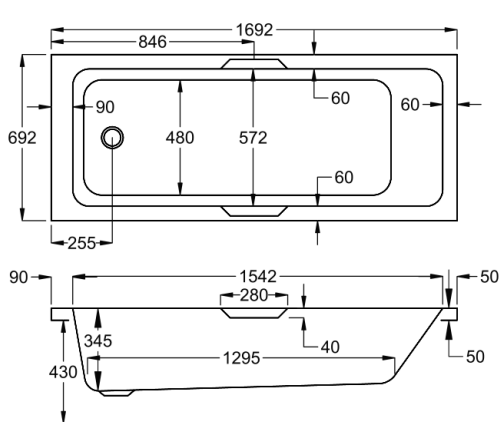

carron5

1700 x 700mm H430mm D345mm

174
LITRES

Variant	Product Code	Price
Bathtub	Q4-02402	£484
Front Panel	Q4-02256	£154
End Panel	Q4-02258	£122
CARRONITE L Shape Panel	Q4-02501	£439

carronite™

1700 x 700mm H430mm D345mm

174
LITRES

Variant	Product Code	Price
Bathtub	Q4-02403	£775
Front Panel	Q4-02257	£223
End Panel	Q4-02259	£162
CARRONITE L Shape Panel	Q4-02501	£439

We recommend

The Zaneti Colour, Wall Hung Basin Unit see from [page 72](#).

See our full range of Zaneti from [page 06](#).