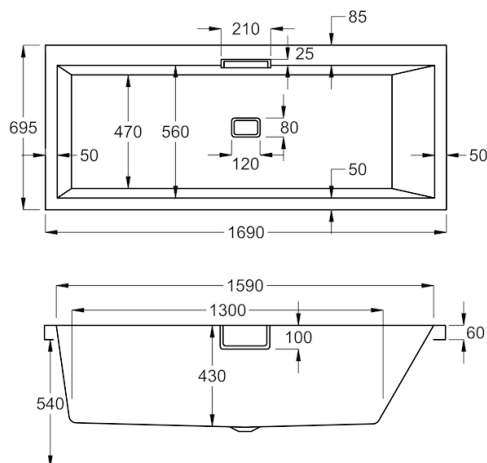

1700

carronite™

1700 x 700mm LH H540mm D430mm

265
LITRES

Variant	Product Code	Price
Bathtub	Q4-02406	£1,121
Front Panel	Q4-02319	£234
End Panel	Q4-02272	£162
L-Shaped Panel	Q4-02569	£439
C-Lenda Whirlpool System 1	Q4-02900	£1,592

1700

carronite™

1700 x 700mm RH H540mm D430mm

265
LITRES

Variant	Product Code	Price
Bathtub	Q4-02407	£1,121
Front Panel	Q4-02319	£234
End Panel	Q4-02272	£162
L-Shaped Panel	Q4-02569	£439
C-Lenda Whirlpool System 1	Q4-02900	£1,592

1700

carronite™

1700 x 750mm LH H540mm D450mm

275
LITRES

Variant	Product Code	Price
Bathtub	Q4-02408	£1,324
Front Panel	Q4-02319	£234
End Panel	Q4-02275	£162
L-Shaped Panel	Q4-02300	£439
C-Lenda Whirlpool System 1	Q4-02900	£1,592

1700

carronite™

1700 x 750mm RH H540mm D450mm

275
LITRES

Variant	Product Code	Price
Bathtub	Q4-02409	£1,324
Front Panel	Q4-02319	£234
End Panel	Q4-02275	£162
L-Shaped Panel	Q4-02300	£439
C-Lenda Whirlpool System 1	Q4-02900	£1,592