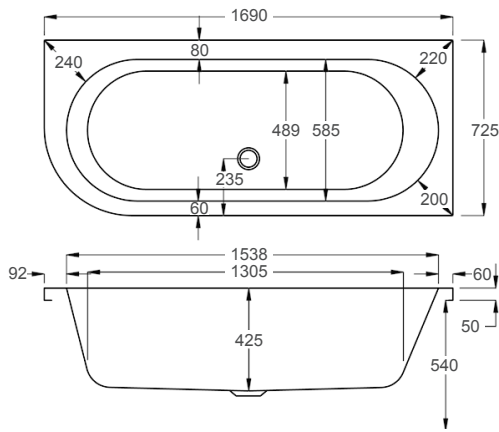

1700

carron⁵

1700 x 725mm LH H540mm D425mm

205 LITRES

Variant	Product Code	Price
Bathtub	Q4-02213	£680
Curved Panel	Q4-02336	£310

carronite™

1700 x 725mm LH H540mm D425mm

205 LITRES

Variant	Product Code	Price
Bathtub	Q4-02214	£1,104
Curved Panel	Q4-02337	£438
C-Lenda Whirlpool System 1	Q4-02900	£1,592

1700