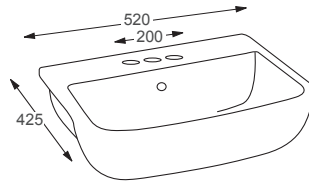

Q4-12199	520 Semi Recessed Basin 1TH	£193
Q4-23201	Professional Basin Waste	£35

Technical Information

- 520 x 425 x 190
- Minimum furniture depth 265mm.
- Professional basin waste, suitable for basins with and without an overflow, also able to adapt it to be freeflow

RAK

Compact