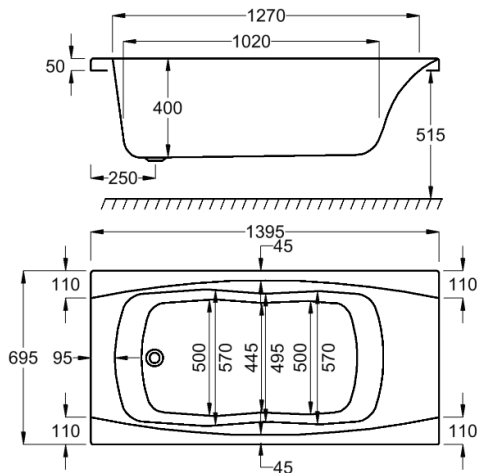

First-class aftercare - We're reliably dependable

IMPERIAL TWIN GRIP SE

carron

1400

carron⁵

1400 x 700mm H515mm D400mm

135
LITRES

Variant	Product Code	Price
Bathtub	Q4-02455	£408
Front Panel	Q4-02280	£154
End Panel	Q4-02285	£122