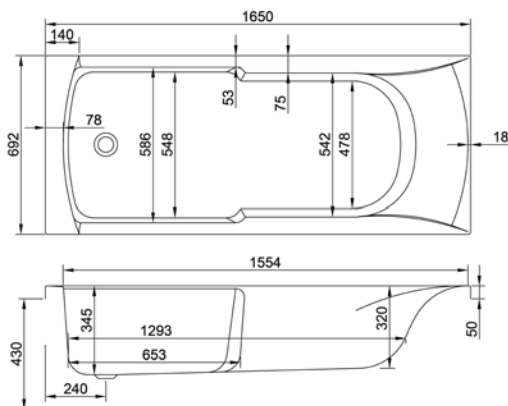

1650

carron5

1650 x 700mm H430mm D345mm

142
LITRES

Variant	Product Code	Price
Bathtub	Q4-02585	£415
Front Panel	Q4-02598	£154
End Panel	Q4-02258	£122

carronite™

1650 x 700mm H430mm D345mm

142
LITRES