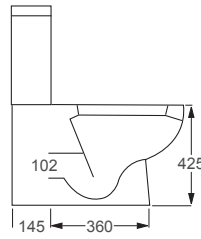

RAK

Kala

Q4-12162	Std WC Pan	£206
Q4-12159	Top Flush 6/3ltr Cistern	£120
Q4-12170	Soft Close Seat	£109

Technical Information

- Soft closing seat.
- Short projection.
- Water inlet right or left.
- Quick release seat.
- 6/3 litre cistern