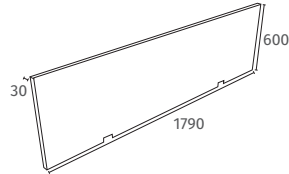

TILEABLE BATH PANELS

Q4-23119	Front Panel 1790mm	£129