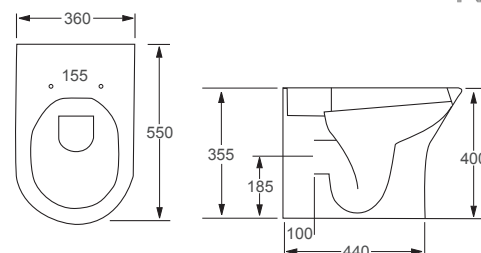

RAK

Feeling - Black

Q4-12350	Back to Wall Rimless Pan	£554
Q4-12354	Soft Close Seat	£145
Q4-19133	6/3 concealed Cistern	£96

Technical Information

- Soft closing seat.
- Rimless WC.
- Quick release seat.