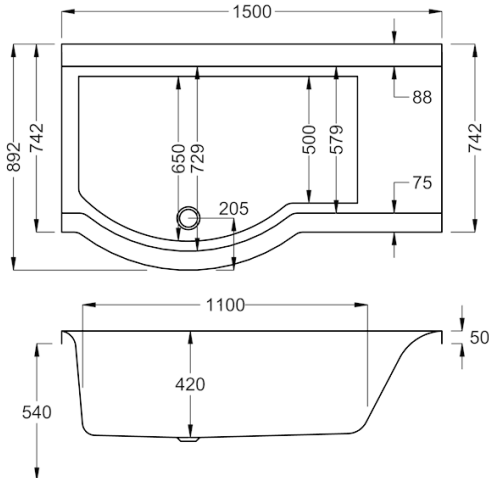

1500

carron5

1500 x 750-900mm LH H540mm D420mm

228
LITRES

Variant	Product Code	Price
Bathtub	Q4-02365	£924
Front Panel	Q4-02373	£304
End Panel	Q4-02385	£144
Shower Screen	Q4-02380	£377

carronite™

1500 x 750-900mm LH H540mm D420mm