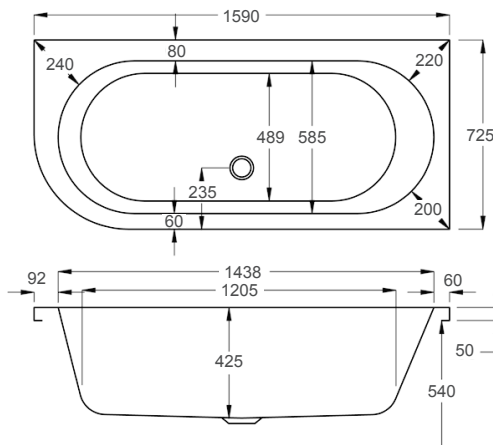

A very popular model, the Status bath has grown into one of our best selling family baths. Suitable for compact and larger room sizes there is a size to suit all.

BATHS

292

1600

carron⁵

1600 x 725mm LH H540mm D425mm