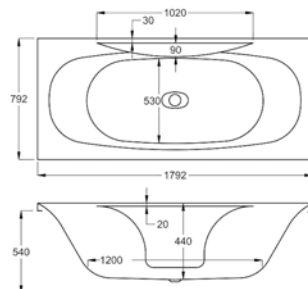

carron 5 Equity DE

1700 x 750mm H540mm D420mm

204
LITRES

Variant	Product Code	Price
Bathtub	Q4-02359	£812
Front Panel	Q4-02318	£173
End Panel	Q4-02289	£122

carronite™

1700 x 750mm H540mm D420mm

204
LITRES

Variant	Product Code	Price
Bathtub	Q4-02360	£1,186
Front Panel	Q4-02319	£234
End Panel	Q4-02275	£162
C-Lenda Whirlpool System 1	Q4-02900	£1,592

1800