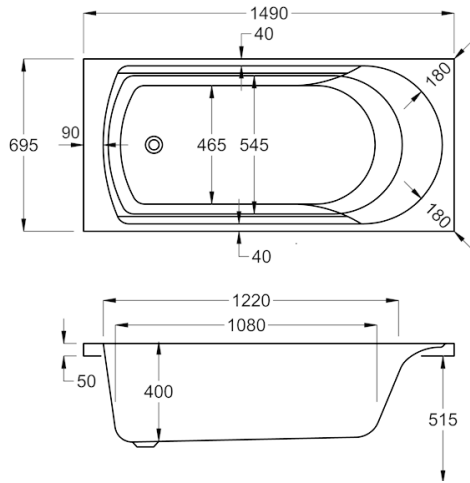

1500

carron5

1500 x 700mm H515mm D400mm

150
LITRES

Variant	Product Code	Price
Bathtub	Q4-02443	£389
Front Panel	Q4-02315	£154
End Panel	Q4-02285	£122

carronite™

1500 x 700mm H515mm D400mm

150
LITRES

Variant	Product Code	Price
Bathtub	Q4-02444	£690
Front Panel	Q4-02314	£223
End Panel	Q4-02271	£162
C-Lenda Whirlpool System 1	Q4-02900	£1,592

1700

carron5

1700 x 700mm H515mm D400mm

172
LITRES

Variant	Product Code	Price
Bathtub	Q4-02013	£389
Front Panel	Q4-02320	£154
End Panel	Q4-02285	£122

carronite™

1700 x 700mm H515mm D400mm

172
LITRES

Variant	Product Code	Price
Bathtub	Q4-02014	£690
Front Panel	Q4-02321	£223
End Panel	Q4-02271	£162
C-Lenda Whirlpool System 1	Q4-02900	£1,592

1700

carron5

1700 x 750mm H540mm D420mm

195
LITRES

Variant	Product Code	Price
Bathtub	Q4-02015	£508
Front Panel	Q4-02318	£173
End Panel	Q4-02289	£122

carronite™

1700 x 750mm H540mm D420mm

195
LITRES

Variant	Product Code	Price
Bathtub	Q4-02016	£800
Front Panel	Q4-02319	£234
End Panel	Q4-02275	£162
C-Lenda Whirlpool System 1	Q4-02900	£1,592

We recommend

The Zaneti Senza Pro, Wall Hung Basin Unit see from **page 86**.

See our full range of **Zaneti** from **page 06**.

Key features

- Made in the UK.
- Superb heat retention.
- Premium strength.
- Industry leading design.
- L-Panel option available.

Next -day delivery - We're reliably fast