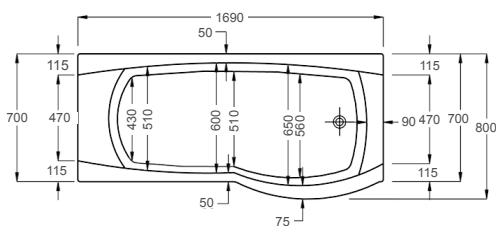

carron⁵

1700 x 700-800mm RH H430mm D345mm

190 LITRES

Variant	Product Code	Price
Bathtub	Q4-02027	£865
Front Panel	Q4-02250	£221
End Panel	Q4-02258	£122
Shower Screen	Q4-02343	£371

carronite™

1700 x 700-800mm RH H430mm D345mm

190 LITRES

Variant	Product Code	Price
Bathtub	Q4-02028	£1,361
Front Panel	Q4-02251	£449
End Panel	Q4-02259	£162
Shower Screen	Q4-02343	£371

First-class aftercare - We're reliably dependable