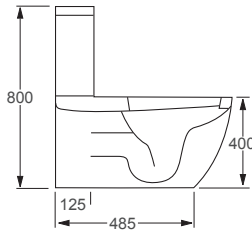

RAK

Metropolitan

Q4-12240	Flush Fit WC Pan	£337
Q4-12211	Top Flush 3/6ltr Cistern	£202
Q4-12130	Soft-Close Seat	£120

Technical Information

- Soft closing seat.
- Quick release seat.
- Water inlet right or left.
- Short projection.