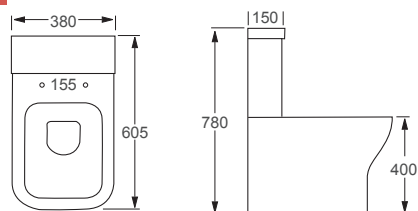

CLOSED COUPLED TOILETS

Closed Back

Outline

Q4-06404	Flush Fit WC Pan	£228
Q4-06403	Top Flush Cistern	£94
Q4-06401	Soft Close Seat	£70

Technical Information

- Soft closing seat.
- Quick release seat.