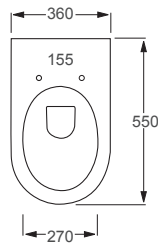

RAK

Resort Extra High

Q4-12272	Back to Wall Rimless Pan	£429
Q4-12287	Slim Soft Close Seat	£120
Q4-12269	Soft Close Seat	£120
Q4-19133	6/3 Ltr Concealed Cistern	£96

Technical Information

- Soft closing seat.
- Rimless WC.
- Quick release seat.
- Tall WC.